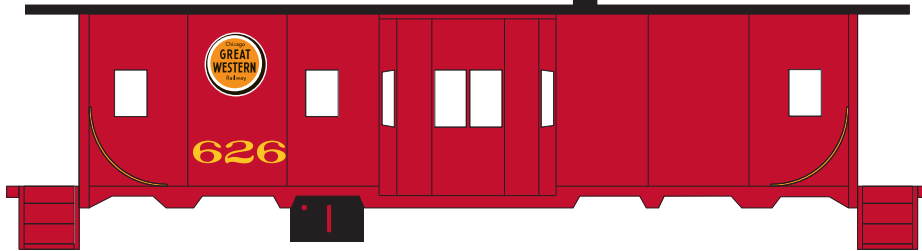

Announced: 6-23-09
Orders Due: 7-17-09
 ETA: October 2009

Bay Window Caboose

___ 74724 Chicago Great Western #626 \$17.98
 ___ 74725 Chicago Great Western #633 \$17.98

___ 74726 Chessie #C-3945 \$17.98
 ___ 74727 Chessie #C-3930 \$17.98

___ 74728 Louisville & Nashville #1029 \$17.98
 ___ 74729 Louisville & Nashville #1237 \$17.98

___ 74730 New York Central #21705 \$17.98
 ___ 74731 New York Central #21039 \$17.98

- Fully assembled and ready to operate
- Razor-sharp painting and printing
- RP25 profile machined 33" metal wheel sets
- Weighted for optimal performance
- McHenry® scale knuckle spring couplers
- Full window glazing
- Perfect for small home layouts