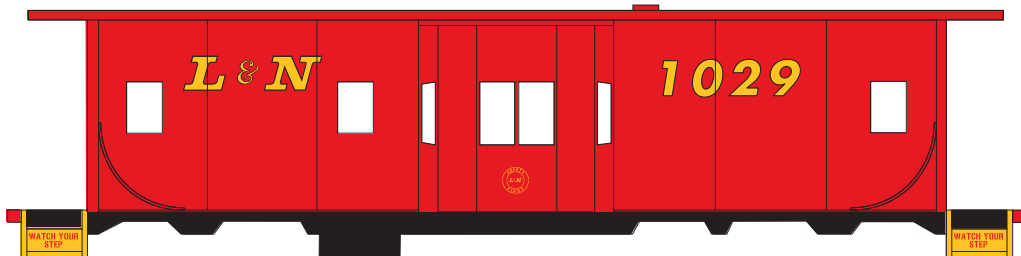

Announced: 6-23-09
Orders Due: 7-17-09
 ETA: October 2009

Bay Window Caboose

___ 74724 Chicago Great Western #626 \$17.98
 ___ 74725 Chicago Great Western #633 \$17.98

___ 74726 Chessie #C-3945 \$17.98
 ___ 74727 Chessie #C-3930 \$17.98

___ 74728 Louisville & Nashville #1029 \$17.98
 ___ 74729 Louisville & Nashville #1237 \$17.98

___ 74730 New York Central #21705 \$17.98
 ___ 74731 New York Central #21039 \$17.98

- Fully assembled and ready to operate
- Razor-sharp painting and printing
- RP25 profile machined 33" metal wheel sets
- Weighted for optimal performance
- McHenry® scale knuckle spring couplers
- Full window glazing
- Perfect for small home layouts