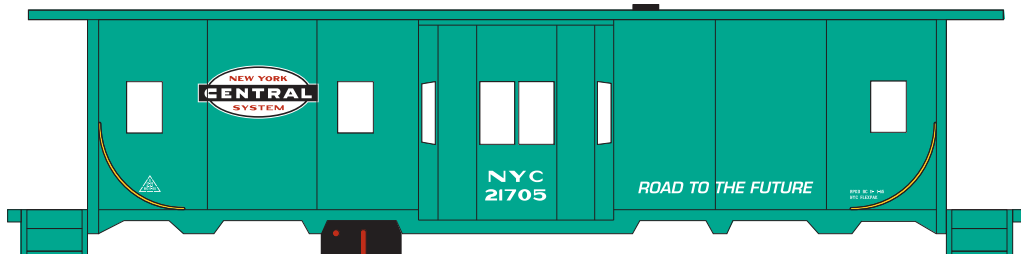

Announced: 6-23-09
Orders Due: 7-17-09
 ETA: October 2009

Bay Window Caboose

___ 74724 Chicago Great Western #626 \$17.98
 ___ 74725 Chicago Great Western #633 \$17.98

___ 74726 Chessie #C-3945 \$17.98
 ___ 74727 Chessie #C-3930 \$17.98

___ 74728 Louisville & Nashville #1029 \$17.98
 ___ 74729 Louisville & Nashville #1237 \$17.98

___ 74730 New York Central #21705 \$17.98
 ___ 74731 New York Central #21039 \$17.98

- Fully assembled and ready to operate
- Razor-sharp painting and printing
- RP25 profile machined 33" metal wheel sets
- Weighted for optimal performance
- McHenry® scale knuckle spring couplers
- Full window glazing
- Perfect for small home layouts