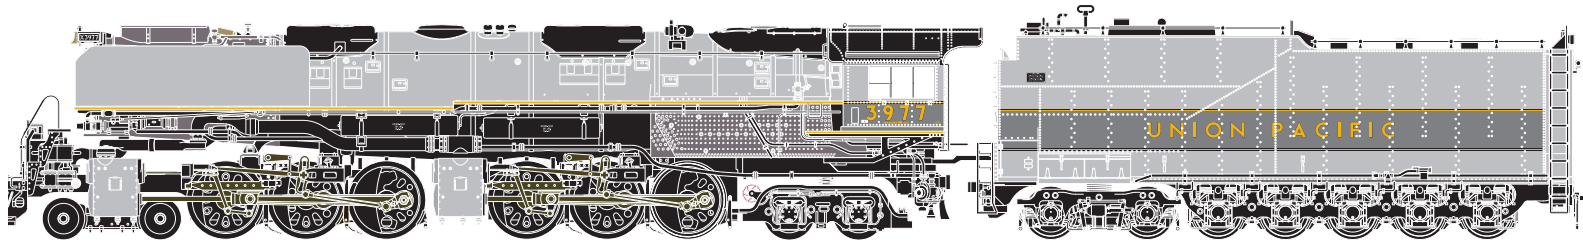

The N Scale 4-6-6-4 Challenger includes a history book and instruction book for quick reference.

MODEL FEATURES

- Boiler backhead with full detailing
- Individually applied piping, valves, generators, etc.
- Includes all parts appropriate to this prototype (undec units only)
- Correctly operating eccentric cranks
- Headlights and number boards with directional light change
- Tender light
- Five pole, skewed armature motor with dual flywheels
- Pivoting front and rear engines for negotiating 11" radius curves - 15" radius recommended
- Factory installed onboard sound and DCC decoder
- Hand held remote control for DC operation
- Blackened metal wheels
- MicroTrains operating knuckle couplers installed

ETA: June 2016

Union Pacific*

Without Sound

ATH22993 #3985

With Sound

ATH22922 #3977
ATH22923 #3985
ATH22927 #3715
ATH22928 #3984
ATH22929 #3999

ROAD NUMBER FEATURES

- #3985:**
 - Oil Tender
- #3715:**
 - Oil Tender
- #3977, 3984:**
 - Oil Tender
 - Two-tone Grey Paint scheme
- #3999:**
 - Oil Tender