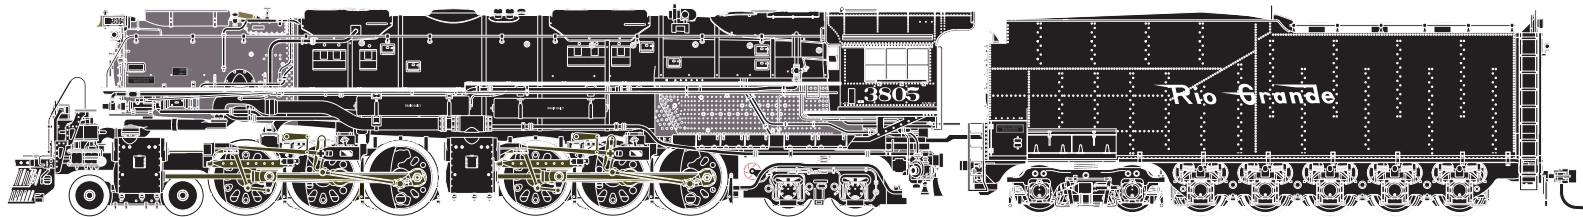

Denver & Rio Grande*

Sound

ATH22926 #3805

ROAD NUMBER FEATURES

- **#3805:**
  - Coal Tender

* Union Pacific Licensed Product

w/o Sound $379.98 With **tsunami**® Sound $479.98

Visit Your Local Retailer | Visit www.athearn.com | Call 1.800.338.4639