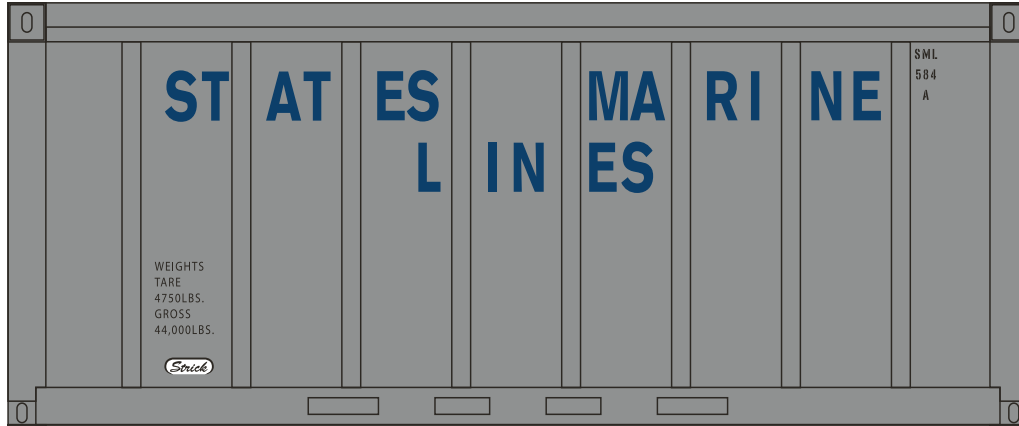

HO 20' Container 3-Packs

Announced: 6.25.13
Orders Due: 7.19.13

ETA: February 2014

States Marine Lines

New Roadname Era: 1960s Thru 1970s ATH28080 Exterior Post

Compass

New Roadname Era: 1960s Thru 1970s ATH28825 Smooth Side

Contrans

New Roadname Era: 1960s Thru 1970s ATH28826 Smooth Side

HO 20' Container 3-Packs

Announced: 6.25.13
Orders Due: 7.19.13

ETA: February 2014

Mitsui OSK Lines

New Roadname Era: 1960s Thru 1970s ATH28827 Smooth Side

Pacific Far East Lines

New Roadname Era: 1960s Thru 1970s ATH28828 Smooth Side

Showa

New Roadname Era: 1960s Thru 1970s ATH28829 Exterior Post

MODEL FEATURES

- 1960s and 1970s paint schemes
- First time in the Ready To Roll line
- Three different road numbers
- Stackable
- Highly-detailed, injection-molded body
- Painted and printed for realistic decoration