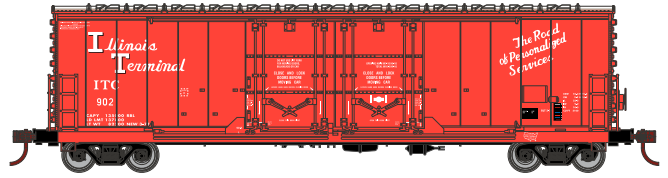

HO 50' Evans Double Plug Door Box Car

Announced 01.24.20
Orders Due: 02.28.20

ETA: January 2021

British Columbia Railway

ATH67705	HO RTR 50' Evans DD Plug Box, BCOL #800212
ATH67706	HO RTR 50' Evans DD Plug Box, BCOL #800291
ATH67707	HO RTR 50' Evans DD Plug Box, BCOL #800422
ATH67709	HO RTR 50' Evans DD Plug Box, BCOL (3)

Illinois Terminal

ATH67710	HO RTR 50' Evans DD Plug Box, ITC #902
ATH67711	HO RTR 50' Evans DD Plug Box, ITC #909
ATH67712	HO RTR 50' Evans DD Plug Box, ITC #911
ATH67713	HO RTR 50' Evans DD Plug Box, ITC #912