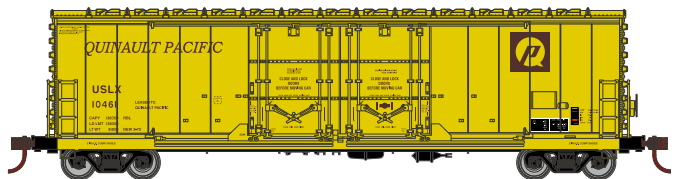

Quinault Pacific

ATH67728	HO RTR 50' Evans DD Plug Box, USLX Quinault Pacific #10461
ATH67729	HO RTR 50' Evans DD Plug Box, USLX Quinault Pacific #10469
ATH67730	HO RTR 50' Evans DD Plug Box, USLX Quinault Pacific #10470
ATH67731	HO RTR 50' Evans DD Plug Box, USLX Quinault Pacific #10474