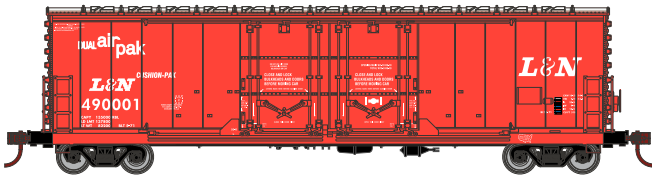

Louisville & Nashville

ATH67714	HO RTR 50' Evans DD Plug Box, L&N #490001
ATH67715	HO RTR 50' Evans DD Plug Box, L&N #490008
ATH67716	HO RTR 50' Evans DD Plug Box, L&N #490010
ATH67717	HO RTR 50' Evans DD Plug Box, L&N #490014