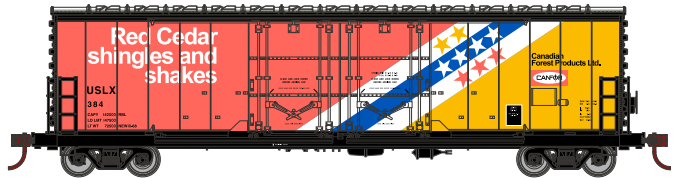

Canadian Forest Products

ATH67718	HO RTR 50' Evans DD Plug Box, USLX CanFor #384
ATH67719	HO RTR 50' Evans DD Plug Box, USLX CanFor #388
ATH67720	HO RTR 50' Evans DD Plug Box, USLX CanFor #389
ATH67721	HO RTR 50' Evans DD Plug Box, USLX CanFor (3)