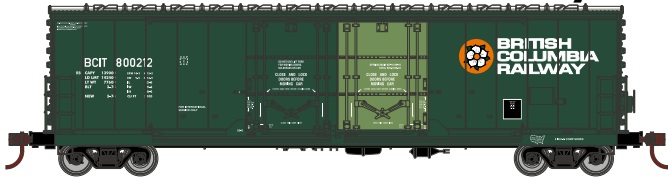

HO 50' Evans Double Plug Door Box Car

Announced 01.24.20
Orders Due: 02.28.20

ETA: January 2021

British Columbia Railway

ATH67705	HO RTR 50' Evans DD Plug Box, BCOL #800212
ATH67706	HO RTR 50' Evans DD Plug Box, BCOL #800291
ATH67707	HO RTR 50' Evans DD Plug Box, BCOL #800422
ATH67709	HO RTR 50' Evans DD Plug Box, BCOL (3)

Illinois Terminal

ATH67710	HO RTR 50' Evans DD Plug Box, ITC #902
ATH67711	HO RTR 50' Evans DD Plug Box, ITC #909
ATH67712	HO RTR 50' Evans DD Plug Box, ITC #911
ATH67713	HO RTR 50' Evans DD Plug Box, ITC #912