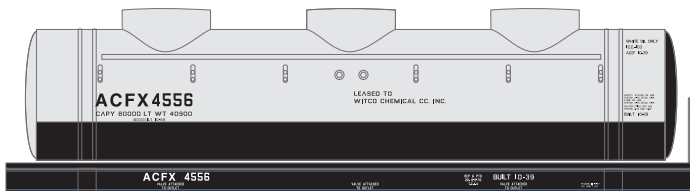

___ 74452 ACFX #1 $19.98
___ 74453 ACFX #2 $19.98

___ 74458 Kanotex #1 $19.98
___ 74459 Kanotex #2 $19.98