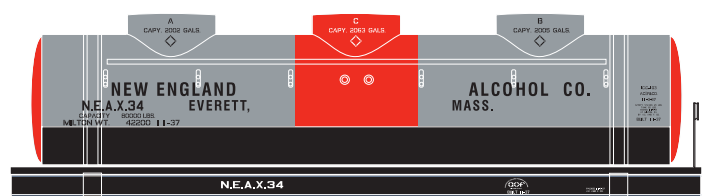

# 3 Dome Tank Car

\_\_\_ 74452 ACFX #1 \$19.98  
 \_\_\_ 74453 ACFX #2 \$19.98

\_\_\_ 74458 Kanotex #1 \$19.98  
 \_\_\_ 74459 Kanotex #2 \$19.98

\_\_\_ 74454 Ambrose Wine #1 \$19.98  
 \_\_\_ 74455 Ambrose Wine #2 \$19.98

\_\_\_ 74460 New England Alcohol #1 \$19.98  
 \_\_\_ 74461 New England Alcohol #2 \$19.98

\_\_\_ 74456 Conoco #1 \$19.98  
 \_\_\_ 74457 Conoco #2 \$19.98

\_\_\_ 74462 Union Oil #1 \$19.98  
 \_\_\_ 74463 Union Oil #2 \$19.98