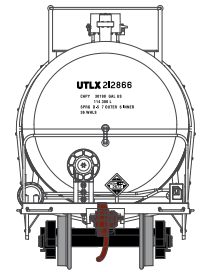

## Union Tank Car

Era: 2005+

- ATH28263 HO RTR 30,000-Gallon Ethanol Tank, UTLX/White #212866
- ATH28264 HO RTR 30,000-Gallon Ethanol Tank, UTLX/White #1 (3-PACK)
- ATH28265 HO RTR 30,000-Gallon Ethanol Tank, UTLX/White #2 (3-PACK)
- ATH28266 HO RTR 30,000-Gallon Ethanol Tank, UTLX/White #3 (3-PACK)

Era: 2005+

- ATH28267 HO RTR 30,000-Gallon Ethanol Tank, UTLX/Black #213804
- ATH28268 HO RTR 30,000-Gallon Ethanol Tank, UTLX/Black #1 (3-PACK)
- ATH28269 HO RTR 30,000-Gallon Ethanol Tank, UTLX/Black #2 (3-PACK)
- ATH28270 HO RTR 30,000-Gallon Ethanol Tank, UTLX/Black #3 (3-PACK)