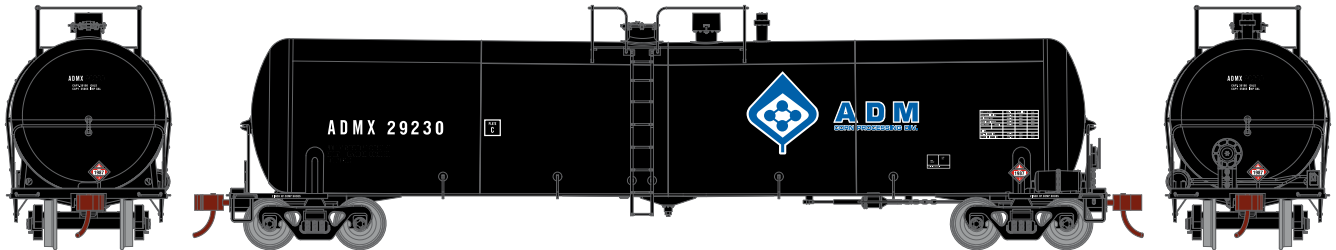

Archer Daniels Midland

Era: 1998+

ATH28271	HO RTR 30,000-Gallon Ethanol Tank, ADM #29230
ATH28272	HO RTR 30,000-Gallon Ethanol Tank, ADM #1 (3-PACK)
ATH28273	HO RTR 30,000-Gallon Ethanol Tank, ADM #2 (3-PACK)
ATH28274	HO RTR 30,000-Gallon Ethanol Tank, ADM #3 (3-PACK)

All Road Names

PROTOTYPE HISTORY:

Modern ethanol tank cars have a 30,000-gallon capacity. Most tank cars are owned by railcar leasing companies. Many are leased to the ethanol producing companies and carry their company logos. Fuel dealers, small refineries and other industries receive single cars and small blocks of cars that are mixed into freight trains. Large gasoline refineries may receive 100-car unit trains several times per week.

MODEL FEATURES:

- Separately applied walkway platform, manway, outlet, ladders, brake rigging detail, safety rail supports and tank saddles
- Photo etched metal walkways and end platforms
- Wire safety rails and end handrails
- Printed placards
- Body-mounted, McHenry operating scale upper and lower shelf knuckle couplers
- 100 ton roller bearing trucks with 36" machined metal wheels
- RP25 contours operate on all popular brands of track
- Highly-detailed, injection-molded body
- Weighted for trouble free operation
- Window packaging with Interior plastic blister for easy viewing
- Minimum radius: 18"
- Recommended radius: 22"

$42.98 Individual SRP **$119.98** 3-Pack SRP

Visit Your Local Retailer | Visit www.athearn.com | Call 1.800.338.4639