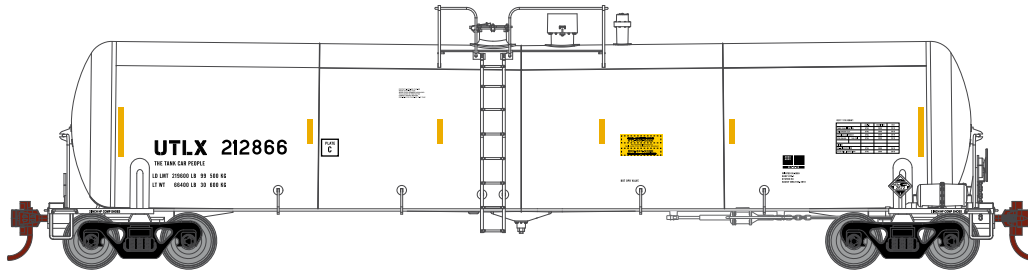

## Union Tank Car

Era: 2005+

- ATH28263 HO RTR 30,000-Gallon Ethanol Tank, UTLX/White #212866
- ATH28264 HO RTR 30,000-Gallon Ethanol Tank, UTLX/White #1 (3-PACK)
- ATH28265 HO RTR 30,000-Gallon Ethanol Tank, UTLX/White #2 (3-PACK)
- ATH28266 HO RTR 30,000-Gallon Ethanol Tank, UTLX/White #3 (3-PACK)

### PROTOTYPE HISTORY:

Modern ethanol tank cars have a 30,000-gallon capacity. Most tank cars are owned by railcar leasing companies. Many are leased to the ethanol producing companies and carry their company logos. Fuel dealers, small refineries and other industries receive single cars and small blocks of cars that are mixed into freight trains. Large gasoline refineries may receive 100-car unit trains several times per week.