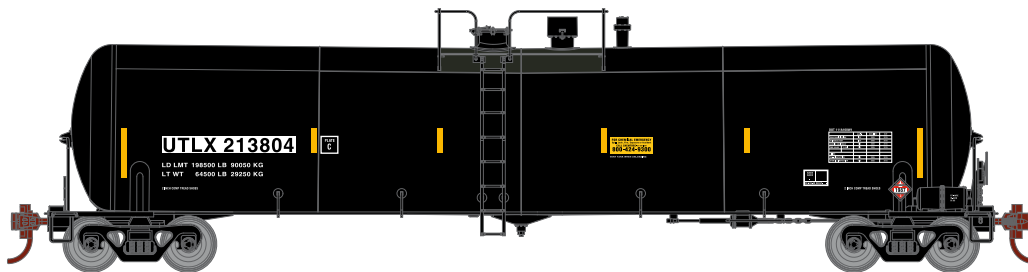

## Union Tank Car

Era: 2005+

- ATH28263 HO RTR 30,000-Gallon Ethanol Tank, UTLX/White #212866
- ATH28264 HO RTR 30,000-Gallon Ethanol Tank, UTLX/White #1 (3-PACK)
- ATH28265 HO RTR 30,000-Gallon Ethanol Tank, UTLX/White #2 (3-PACK)
- ATH28266 HO RTR 30,000-Gallon Ethanol Tank, UTLX/White #3 (3-PACK)

Era: 2005+

- ATH28267 HO RTR 30,000-Gallon Ethanol Tank, UTLX/Black #213804
- ATH28268 HO RTR 30,000-Gallon Ethanol Tank, UTLX/Black #1 (3-PACK)
- ATH28269 HO RTR 30,000-Gallon Ethanol Tank, UTLX/Black #2 (3-PACK)
- ATH28270 HO RTR 30,000-Gallon Ethanol Tank, UTLX/Black #3 (3-PACK)

## Trinity Industries Leasing

Era: 2005+

- ATH28255 HO RTR 30,000-Gallon Ethanol Tank, TILX/Green #261200
- ATH28256 HO RTR 30,000-Gallon Ethanol Tank, TILX/Green #1 (3-PACK)
- ATH28257 HO RTR 30,000-Gallon Ethanol Tank, TILX/Green #2 (3-PACK)
- ATH28258 HO RTR 30,000-Gallon Ethanol Tank, TILX/Green #3 (3-PACK)

### PROTOTYPE HISTORY:

Modern ethanol tank cars have a 30,000-gallon capacity. Most tank cars are owned by railcar leasing companies. Many are leased to the ethanol producing companies and carry their company logos. Fuel dealers, small refineries and other industries receive single cars and small blocks of cars that are mixed into freight trains. Large gasoline refineries may receive 100-car unit trains several times per week.