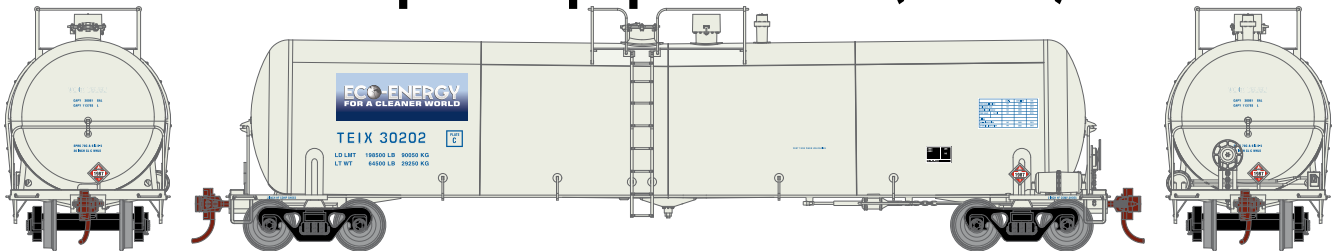

Transport Equipment Inc (White)

Era: 1998+

ATH28259	HO RTR 30,000-Gallon Ethanol Tank, TEIX/White #30202
ATH28260	HO RTR 30,000-Gallon Ethanol Tank, TEIX/White #1 (3-PACK)
ATH28261	HO RTR 30,000-Gallon Ethanol Tank, TEIX/White #2 (3-PACK)
ATH28262	HO RTR 30,000-Gallon Ethanol Tank, TEIX/White #3 (3-PACK)