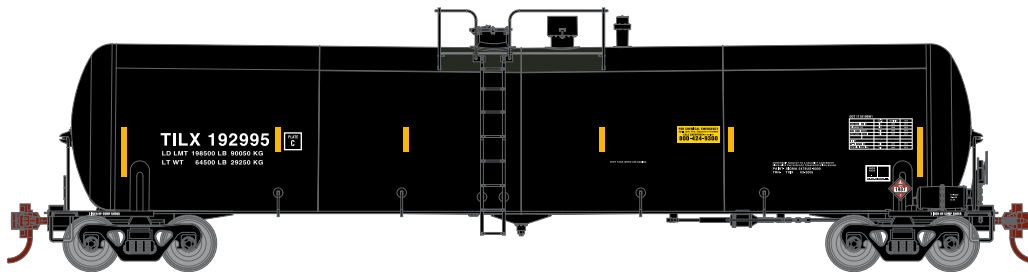

## Union Tank Car

Era: 2005+

- ATH28263 HO RTR 30,000-Gallon Ethanol Tank, UTLX/White #212866
- ATH28264 HO RTR 30,000-Gallon Ethanol Tank, UTLX/White #1 (3-PACK)
- ATH28265 HO RTR 30,000-Gallon Ethanol Tank, UTLX/White #2 (3-PACK)
- ATH28266 HO RTR 30,000-Gallon Ethanol Tank, UTLX/White #3 (3-PACK)

Era: 2005+

- ATH28267 HO RTR 30,000-Gallon Ethanol Tank, UTLX/Black #213804
- ATH28268 HO RTR 30,000-Gallon Ethanol Tank, UTLX/Black #1 (3-PACK)
- ATH28269 HO RTR 30,000-Gallon Ethanol Tank, UTLX/Black #2 (3-PACK)
- ATH28270 HO RTR 30,000-Gallon Ethanol Tank, UTLX/Black #3 (3-PACK)

## Trinity Industries Leasing

Era: 2005+

- ATH28255 HO RTR 30,000-Gallon Ethanol Tank, TILX/Green #261200
- ATH28256 HO RTR 30,000-Gallon Ethanol Tank, TILX/Green #1 (3-PACK)
- ATH28257 HO RTR 30,000-Gallon Ethanol Tank, TILX/Green #2 (3-PACK)
- ATH28258 HO RTR 30,000-Gallon Ethanol Tank, TILX/Green #3 (3-PACK)

Era: 2005+

- ATH28275 HO RTR 30,000-Gallon Ethanol Tank, TILX/Black #192995
- ATH28276 HO RTR 30,000-Gallon Ethanol Tank, TILX/Black #1 (3-PACK)
- ATH28277 HO RTR 30,000-Gallon Ethanol Tank, TILX/Black #2 (3-PACK)
- ATH28278 HO RTR 30,000-Gallon Ethanol Tank, TILX/Black #3 (3-PACK)