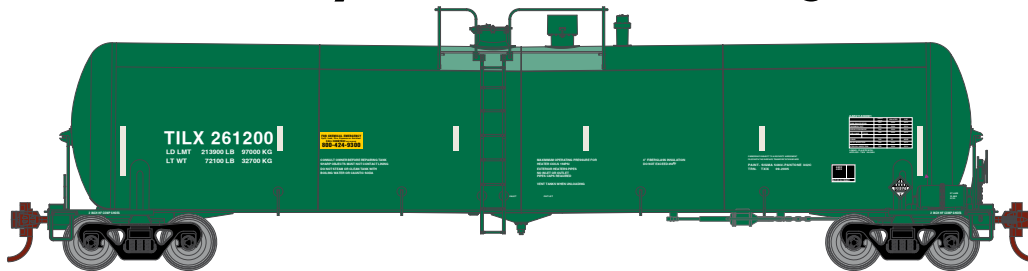

## Union Tank Car

Era: 2005+

- ATH28263 HO RTR 30,000-Gallon Ethanol Tank, UTLX/White #212866
- ATH28264 HO RTR 30,000-Gallon Ethanol Tank, UTLX/White #1 (3-PACK)
- ATH28265 HO RTR 30,000-Gallon Ethanol Tank, UTLX/White #2 (3-PACK)
- ATH28266 HO RTR 30,000-Gallon Ethanol Tank, UTLX/White #3 (3-PACK)

Era: 2005+

- ATH28267 HO RTR 30,000-Gallon Ethanol Tank, UTLX/Black #213804
- ATH28268 HO RTR 30,000-Gallon Ethanol Tank, UTLX/Black #1 (3-PACK)
- ATH28269 HO RTR 30,000-Gallon Ethanol Tank, UTLX/Black #2 (3-PACK)
- ATH28270 HO RTR 30,000-Gallon Ethanol Tank, UTLX/Black #3 (3-PACK)

## Trinity Industries Leasing

Era: 2005+

- ATH28255 HO RTR 30,000-Gallon Ethanol Tank, TILX/Green #261200
- ATH28256 HO RTR 30,000-Gallon Ethanol Tank, TILX/Green #1 (3-PACK)
- ATH28257 HO RTR 30,000-Gallon Ethanol Tank, TILX/Green #2 (3-PACK)
- ATH28258 HO RTR 30,000-Gallon Ethanol Tank, TILX/Green #3 (3-PACK)

Era: 2005+

- ATH28275 HO RTR 30,000-Gallon Ethanol Tank, TILX/Black #192995
- ATH28276 HO RTR 30,000-Gallon Ethanol Tank, TILX/Black #1 (3-PACK)
- ATH28277 HO RTR 30,000-Gallon Ethanol Tank, TILX/Black #2 (3-PACK)
- ATH28278 HO RTR 30,000-Gallon Ethanol Tank, TILX/Black #3 (3-PACK)