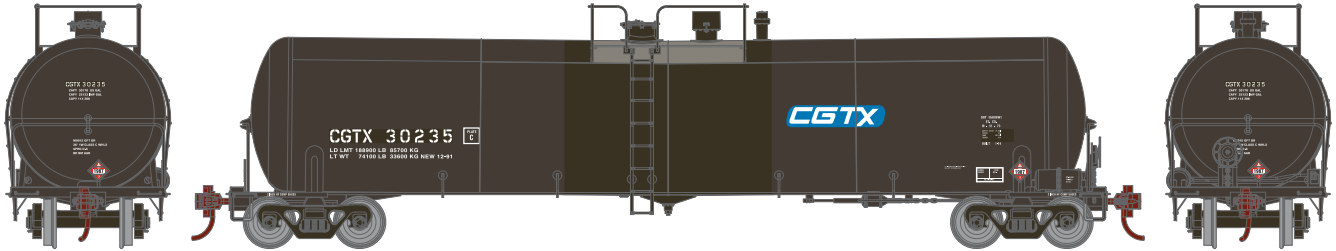

## Union Tank Car

Era: 2005+

- ATH28263 HO RTR 30,000-Gallon Ethanol Tank, UTLX/White #212866
- ATH28264 HO RTR 30,000-Gallon Ethanol Tank, UTLX/White #1 (3-PACK)
- ATH28265 HO RTR 30,000-Gallon Ethanol Tank, UTLX/White #2 (3-PACK)
- ATH28266 HO RTR 30,000-Gallon Ethanol Tank, UTLX/White #3 (3-PACK)

Era: 2005+

- ATH28267 HO RTR 30,000-Gallon Ethanol Tank, UTLX/Black #213804
- ATH28268 HO RTR 30,000-Gallon Ethanol Tank, UTLX/Black #1 (3-PACK)
- ATH28269 HO RTR 30,000-Gallon Ethanol Tank, UTLX/Black #2 (3-PACK)
- ATH28270 HO RTR 30,000-Gallon Ethanol Tank, UTLX/Black #3 (3-PACK)

Era: 2005+

- ATH28275 HO RTR 30,000-Gallon Ethanol Tank, TILX/Black #192995
- ATH28276 HO RTR 30,000-Gallon Ethanol Tank, TILX/Black #1 (3-PACK)
- ATH28277 HO RTR 30,000-Gallon Ethanol Tank, TILX/Black #2 (3-PACK)
- ATH28278 HO RTR 30,000-Gallon Ethanol Tank, TILX/Black #3 (3-PACK)

## GATX Rail Canada

Era: 1998+

- |          |   |
|----------|---|
| ATH28251 | HO RTR 30,000-Gallon Ethanol Tank, CGTX #30235      |
| ATH28252 | HO RTR 30,000-Gallon Ethanol Tank, CGTX #1 (3-PACK) |
| ATH28253 | HO RTR 30,000-Gallon Ethanol Tank, CGTX #2 (3-PACK) |
| ATH28254 | HO RTR 30,000-Gallon Ethanol Tank, CGTX #3 (3-PACK) |