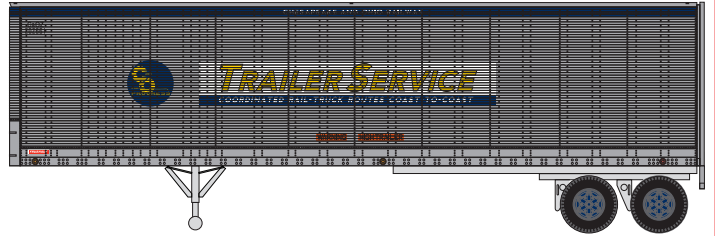

# 40' Fruehauf Z-van Trailer

\_\_\_ 73317 C&O #1 (2 pack)  
 \_\_\_ 73318 C&O #2 (2 pack)

\$22.98  
 \$22.98

\_\_\_ 73319 Cotton Belt #1 (2 pack)  
 \_\_\_ 73320 Cotton Belt #2 (2 pack)

\$22.98\*  
 \$22.98\*