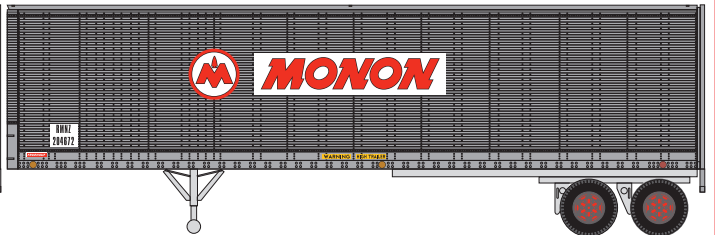

# 40' Fruehauf Z-van Trailer

\_\_\_ 73317 C&O #1 (2 pack)  
 \_\_\_ 73318 C&O #2 (2 pack)

\$22.98  
 \$22.98

\_\_\_ 73319 Cotton Belt #1 (2 pack)  
 \_\_\_ 73320 Cotton Belt #2 (2 pack)

\$22.98\*  
 \$22.98\*

\_\_\_ 73321 Illinois Central #1 (2 pack)  
 \_\_\_ 73322 Illinois Central #2 (2 pack)

\$22.98  
 \$22.98

\_\_\_ 73323 Monon #1 (2 pack)  
 \_\_\_ 73324 Monon #2 (2 pack)

\$22.98  
 \$22.98

Era: 1960s - 1990s