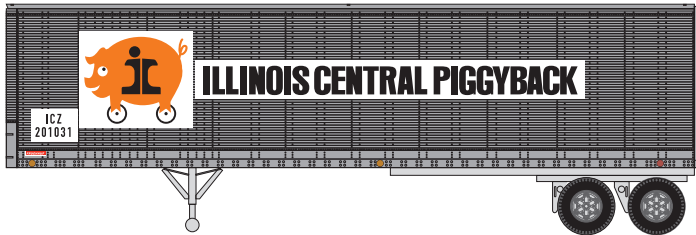

# 40' Fruehauf Z-van Trailer

\_\_\_ 73317 C&O #1 (2 pack)  
 \_\_\_ 73318 C&O #2 (2 pack)

\$22.98  
 \$22.98

\_\_\_ 73319 Cotton Belt #1 (2 pack)  
 \_\_\_ 73320 Cotton Belt #2 (2 pack)

\$22.98\*  
 \$22.98\*