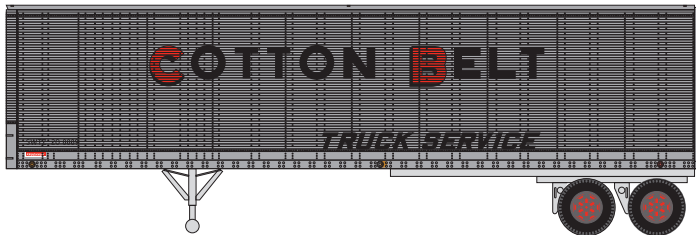

# 40' Fruehauf Z-van Trailer

\_\_\_ 73317 C&O #1 (2 pack)  
 \_\_\_ 73318 C&O #2 (2 pack)

\$22.98  
 \$22.98

\_\_\_ 73319 Cotton Belt #1 (2 pack)  
 \_\_\_ 73320 Cotton Belt #2 (2 pack)

\$22.98\*  
 \$22.98\*