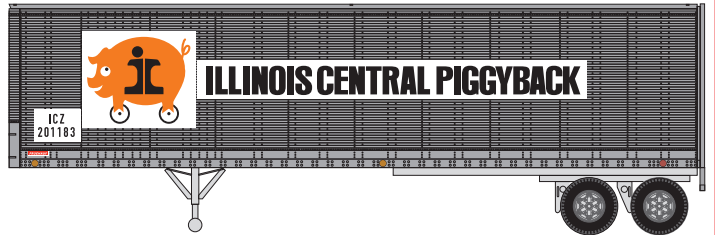

___ 73323 Monon #1 (2 pack)
___ 73324 Monon #2 (2 pack)

$22.98
$22.98