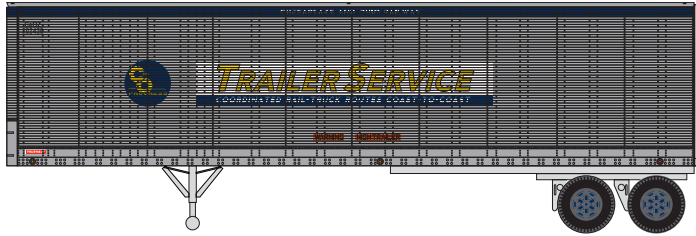

# 40' Fruehauf Z-van Trailer

\_\_\_ 73317 C&O #1 (2 pack)  
 \_\_\_ 73318 C&O #2 (2 pack)

\$22.98  
 \$22.98

\_\_\_ 73319 Cotton Belt #1 (2 pack)  
 \_\_\_ 73320 Cotton Belt #2 (2 pack)

\$22.98\*  
 \$22.98\*