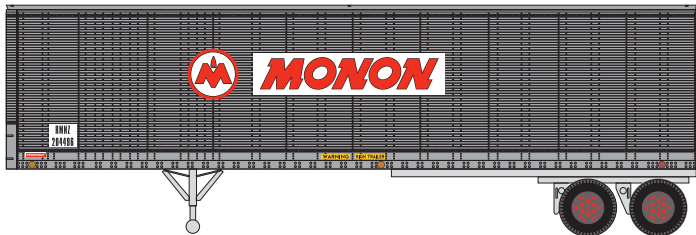

# 40' Fruehauf Z-van Trailer

\_\_\_ 73317 C&O #1 (2 pack)  
 \_\_\_ 73318 C&O #2 (2 pack)

\$22.98  
 \$22.98

\_\_\_ 73319 Cotton Belt #1 (2 pack)  
 \_\_\_ 73320 Cotton Belt #2 (2 pack)

\$22.98\*  
 \$22.98\*

\_\_\_ 73321 Illinois Central #1 (2 pack)  
 \_\_\_ 73322 Illinois Central #2 (2 pack)

\$22.98  
 \$22.98

\_\_\_ 73323 Monon #1 (2 pack)  
 \_\_\_ 73324 Monon #2 (2 pack)

\$22.98  
 \$22.98

Era: 1960s - 1990s