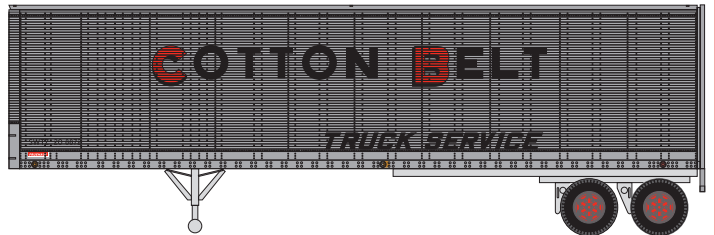

# 40' Fruehauf Z-van Trailer

\_\_\_ 73317 C&O #1 (2 pack)  
 \_\_\_ 73318 C&O #2 (2 pack)

\$22.98  
 \$22.98

\_\_\_ 73319 Cotton Belt #1 (2 pack)  
 \_\_\_ 73320 Cotton Belt #2 (2 pack)

\$22.98\*  
 \$22.98\*

\_\_\_ 73321 Illinois Central #1 (2 pack)  
 \_\_\_ 73322 Illinois Central #2 (2 pack)

\$22.98  
 \$22.98

\_\_\_ 73323 Monon #1 (2 pack)  
 \_\_\_ 73324 Monon #2 (2 pack)

\$22.98  
 \$22.98

Era: 1960s - 1990s