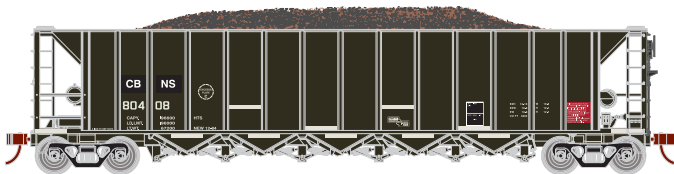

Cape Breton & Central Nova Scotia

ATH98499 CBNS #80408 Era: 1992+
ATH98500 CBNS (5) #80311/80333/80342/80350/80367
Sugar Beet Service - no Extensions