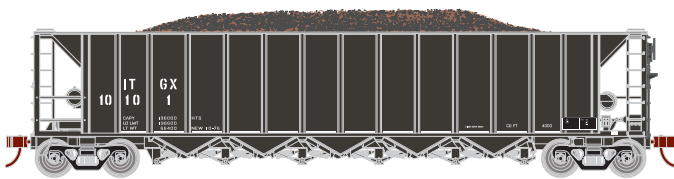

The Andersons - Black

ATH98494 ITGX/Black #10101 Era: 1992+
ATH98495 ITGX/Black (5) #10104/10106/10107/10108/10109
Sugar Beet Service - with Extensions