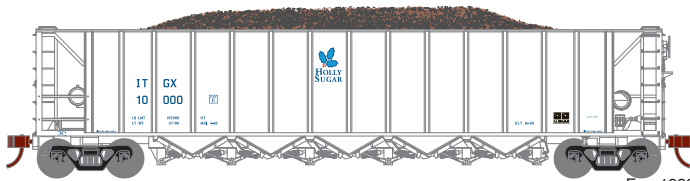

# RTR HO 5-Bay Rapid Discharge Hopper

Orders Due: 02.25.22

ETA: March 2023

## The Andersons - White

ATH98488 ITGX/White #10000 Era: 1992+  
 ATH98489 ITGX/White (5) #10005/10012/10016/10024/10047  
 ATH98490 ITGX/White (5) #10001/10010/10013/10022/10035  
 ATH98491 ITGX/White (5) #10008/10011/10014/10023/10039  
 Sugar Beet Service Car - with Extensions