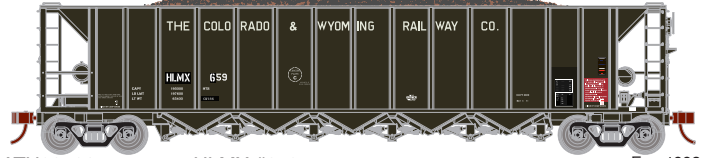

Helm Leasing

ATH98496 HLMX #659 Era: 1992+
ATH98497 HLMX (5) #604/611/635/670/684
ATH98498 HLMX (5) #75117/75120/75128/75134/75139
Sugar Beet Service - no Extensions