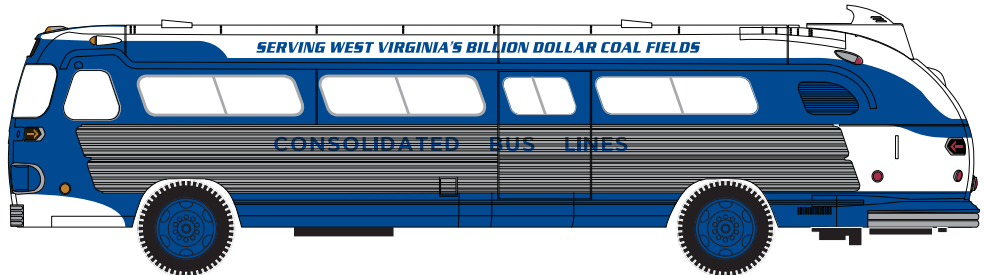

Announced: 10-14-08
Orders Due: 11-14-08
 ETA: April 2009

Flxible Bus

- _____ 29001 Badger Bus Lines - Madison \$22.98
- _____ 29002 Badger Bus Lines - Freeport \$22.98

- _____ 29003 Consolidated Bus Lines - Charleston \$22.98
- _____ 29004 Consolidated Bus Lines - Roanoke \$22.98