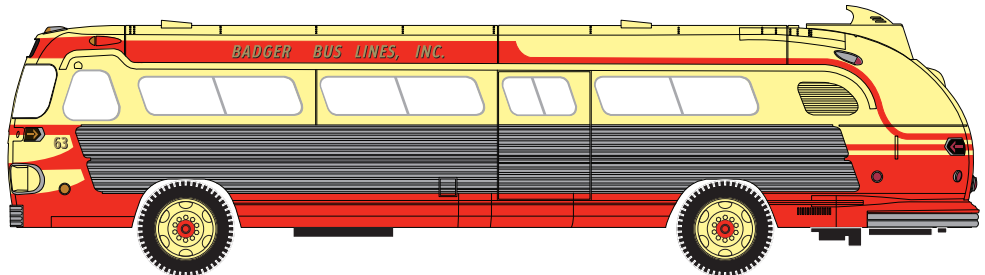

Announced: 10-14-08
Orders Due: 11-14-08
 ETA: April 2009

Flxible Bus

- _____ 29001 Badger Bus Lines - Madison \$22.98
- _____ 29002 Badger Bus Lines - Freeport \$22.98

- _____ 29003 Consolidated Bus Lines - Charleston \$22.98
- _____ 29004 Consolidated Bus Lines - Roanoke \$22.98