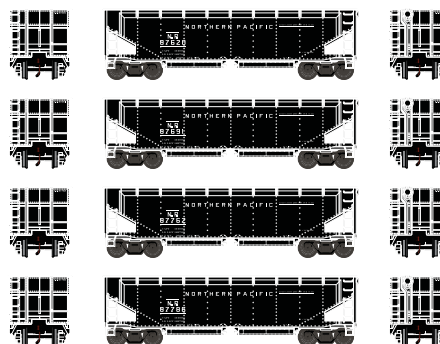

Maintenance of Way

\$29.98 Individual SRP

ATH14524

HO RTR 40' Offset Ballast Hopper w/Load, MOW #96358

\$115.98 4-Pack SRP

ATH14525
ATH14526

HO RTR 40' Offset Ballast Hopper w/Load, MOW #1 (4)
HO RTR 40' Offset Ballast Hopper w/Load, MOW #2 (4)

40' Offset Ballast Hopper Northern Pacific

Announced 02.26.16
Orders Due: 03.25.16
ETA: December 2016

\$29.98 Individual SRP

ATH14527

HO RTR 40' Offset Ballast Hopper w/Load, NP #87508

\$115.98 4-Pack SRP

ATH14528
ATH14529

HO RTR 40' Offset Ballast Hopper w/Load, NP #1 (4)
HO RTR 40' Offset Ballast Hopper w/Load, NP #2 (4)

Union Pacific*

\$29.98 Individual SRP

ATH14530

HO RTR 40' Offset Ballast Hopper w/Load, UP #86254

\$115.98 4-Pack SRP