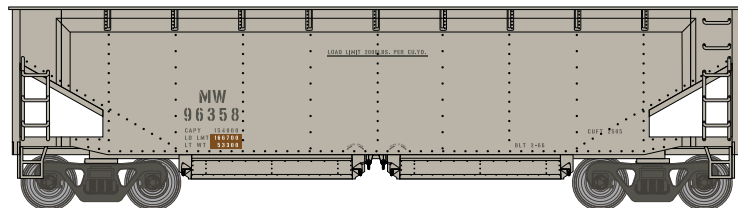

Maintenance of Way

$29.98 Individual SRP

ATH14524

HO RTR 40' Offset Ballast Hopper w/Load, MOW #96358