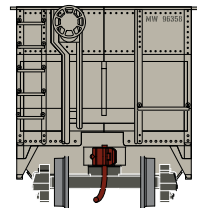

HO RTR 40' Offset Ballast Hopper w/Load, SF #1 (4)
HO RTR 40' Offset Ballast Hopper w/Load, SF #2 (4)

Great Northern

\$29.98 Individual SRP

ATH14518

HO RTR 40' Offset Ballast Hopper w/Load, GN #78036

\$115.98 4-Pack SRP

ATH14519
ATH14520

HO RTR 40' Offset Ballast Hopper w/Load, GN #1 (4)
HO RTR 40' Offset Ballast Hopper w/Load, GN #2 (4)

40' Offset Ballast Hopper Milwaukee Road

Announced 02.26.16
Orders Due: 03.25.16
ETA: December 2016

\$29.98 Individual SRP

ATH14521

HO RTR 40' Offset Ballast Hopper w/Load, MILW #340207

\$115.98 4-Pack SRP

ATH14522
ATH14523

HO RTR 40' Offset Ballast Hopper w/Load, MILW #1 (4)
HO RTR 40' Offset Ballast Hopper w/Load, MILW #2 (4)

Maintenance of Way

\$29.98 Individual SRP

ATH14524

HO RTR 40' Offset Ballast Hopper w/Load, MOW #96358

\$115.98 4-Pack SRP

ATH14525
ATH14526

HO RTR 40' Offset Ballast Hopper w/Load, MOW #1 (4)
HO RTR 40' Offset Ballast Hopper w/Load, MOW #2 (4)