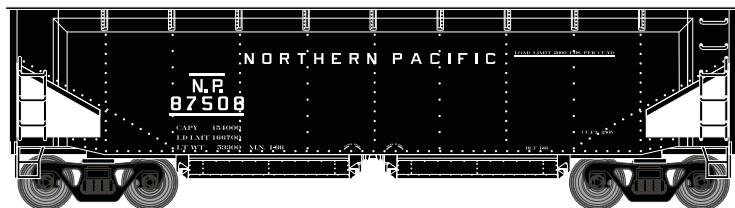

40' Offset Ballast Hopper Northern Pacific

Announced 02.26.16
Orders Due: 03.25.16
ETA: December 2016

$29.98 Individual SRP

ATH14527

HO RTR 40' Offset Ballast Hopper w/Load, NP #87508