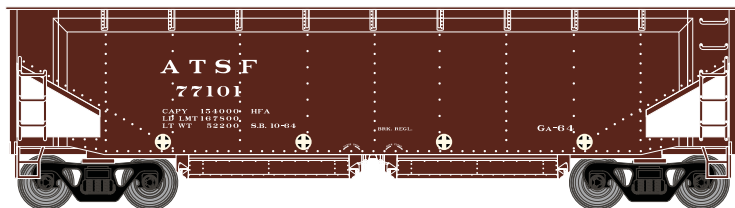

40' Offset Ballast Hopper Santa Fe

Announced 02.26.16
Orders Due: 03.25.16
ETA: December 2016

\$29.98 Individual SRP

ATH14515

HO RTR 40' Offset Ballast Hopper w/Load, SF #77101

\$115.98 4-Pack SRP

ATH14516
ATH14517