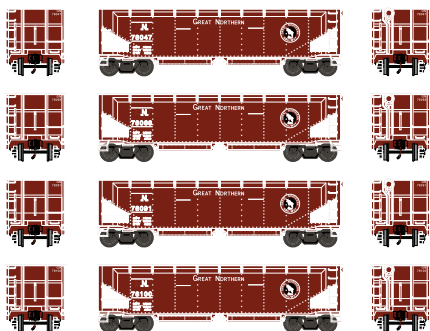

40' Offset Ballast Hopper Santa Fe

Announced 02.26.16
Orders Due: 03.25.16
ETA: December 2016

\$29.98 Individual SRP

ATH14515

HO RTR 40' Offset Ballast Hopper w/Load, SF #77101

\$115.98 4-Pack SRP

ATH14516
ATH14517

HO RTR 40' Offset Ballast Hopper w/Load, SF #1 (4)
HO RTR 40' Offset Ballast Hopper w/Load, SF #2 (4)

Great Northern

\$29.98 Individual SRP

ATH14518

HO RTR 40' Offset Ballast Hopper w/Load, GN #78036

\$115.98 4-Pack SRP

ATH14519
ATH14520

HO RTR 40' Offset Ballast Hopper w/Load, GN #1 (4)
HO RTR 40' Offset Ballast Hopper w/Load, GN #2 (4)

40' Offset Ballast Hopper Milwaukee Road

Announced 02.26.16
Orders Due: 03.25.16
ETA: December 2016