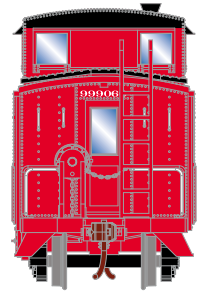

HO Cupola Caboose

Announced 07.24.15
Available for Backorder

ETA: June 2016

Santa Fe

RND87818	HO Cupola Caboose, ATSF #999066
RND87819	HO Cupola Caboose, ATSF #999092
RND87820	HO Cupola Caboose, ATSF #999286

Burlington Northern

RND87821	HO Cupola Caboose, BN #11445
RND87822	HO Cupola Caboose, BN #11446
RND87823	HO Cupola Caboose, BN #11449

Canadian National

RND87824	HO Cupola Caboose, CN #78264
RND87825	HO Cupola Caboose, CN #78271
RND87826	HO Cupola Caboose, CN #78292