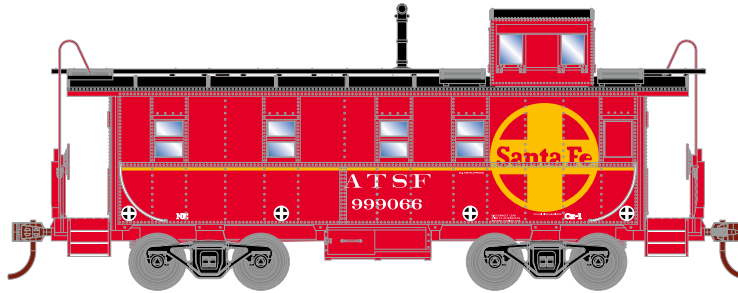

HO Cupola Caboose

Announced 07.24.15
Available for Backorder

ETA: June 2016

Santa Fe

RND87818	HO Cupola Caboose, ATSF #999066
RND87819	HO Cupola Caboose, ATSF #999092
RND87820	HO Cupola Caboose, ATSF #999286

Burlington Northern

RND87821	HO Cupola Caboose, BN #11445
RND87822	HO Cupola Caboose, BN #11446
RND87823	HO Cupola Caboose, BN #11449

Canadian National

RND87824	HO Cupola Caboose, CN #78264
RND87825	HO Cupola Caboose, CN #78271
RND87826	HO Cupola Caboose, CN #78292

- New road numbers
- Fully assembled and ready-to-run
- Fine scale end handrails and ladders
- Clear or blanked windows per prototype
- Separately applied roofwalk, smokejack, brake wheel, and brake stand
- Precision machined metal wheels
- Body mounted McHenry scale knuckle spring couplers
- Highly-detailed, injection molded body
- Painted and printed for realistic decoration
- Weighted for trouble-free operation
- Wheels with RP25 contours operate on Code 55, 70, 75, 80, 83, and 100 rail
- Window packaging for easy viewing
- Interior plastic blister safely holds the model for convenient storage
- Minimum radius: 15"