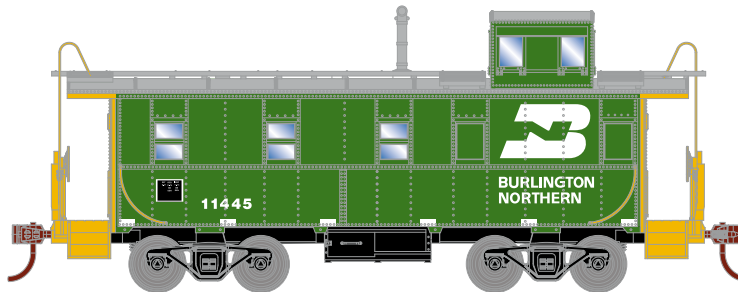

HO Cupola Caboose

Announced 07.24.15
Available for Backorder

ETA: June 2016

Santa Fe

RND87818	HO Cupola Caboose, ATSF #999066
RND87819	HO Cupola Caboose, ATSF #999092
RND87820	HO Cupola Caboose, ATSF #999286

Burlington Northern

RND87821	HO Cupola Caboose, BN #11445
RND87822	HO Cupola Caboose, BN #11446
RND87823	HO Cupola Caboose, BN #11449

Canadian National

RND87824	HO Cupola Caboose, CN #78264
RND87825	HO Cupola Caboose, CN #78271
RND87826	HO Cupola Caboose, CN #78292

- New road numbers
- Fully assembled and ready-to-run
- Fine scale end handrails and ladders
- Clear or blanked windows per prototype
- Separately applied roofwalk, smokejack, brake wheel, and brake stand
- Precision machined metal wheels
- Body mounted McHenry scale knuckle spring couplers
- Highly-detailed, injection molded body
- Painted and printed for realistic decoration
- Weighted for trouble-free operation
- Wheels with RP25 contours operate on Code 55, 70, 75, 80, 83, and 100 rail
- Window packaging for easy viewing
- Interior plastic blister safely holds the model for convenient storage
- Minimum radius: 15"