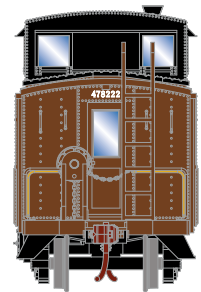

Pennsylvania

RND87830	HO Cupola Caboose, PRR #478222
RND87831	HO Cupola Caboose, PRR #478236
RND87832	HO Cupola Caboose, PRR #478241