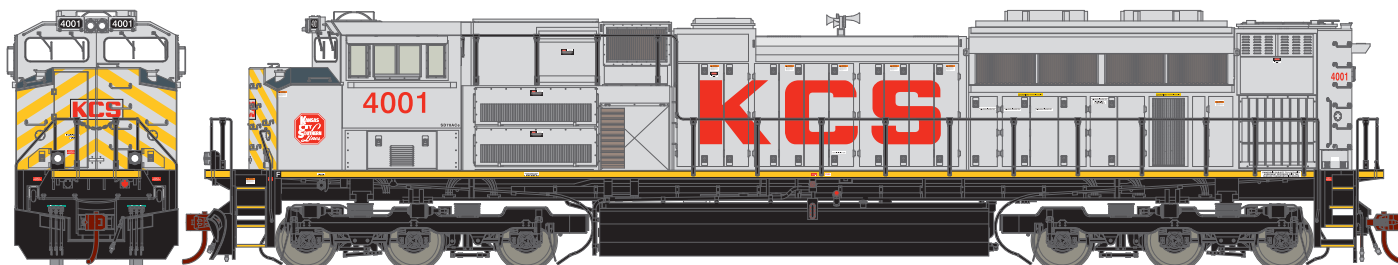

Announced: 1-28-12
Orders Due: 2-17-12
 ETA: September 2012

SD70ACe

— G68550 No Sound \$199.98* — G68650 Sound \$299.98* UP #1989 D&RGW Heritage Unit

— G68551 No Sound \$199.98 — G68651 Sound \$299.98 BNSF #9376 (high headlight)
 — G68552 No Sound \$199.98 — G68652 Sound \$299.98 BNSF #9382 (high headlight)
 — G68553 No Sound \$199.98 — G68653 Sound \$299.98 BNSF #9388 (high headlight)
 — G68554 No Sound \$199.98 — G68654 Sound \$299.98 BNSF #9399 (high headlight)

— G68555 No Sound \$199.98 — G68655 Sound \$299.98 Kansas City Southern #4001
 — G68556 No Sound \$199.98 — G68656 Sound \$299.98 Kansas City Southern #4013
 — G68557 No Sound \$199.98 — G68657 Sound \$299.98 Kansas City Southern #4015
 — G68558 No Sound \$199.98 — G68658 Sound \$299.98 Kansas City Southern #4027

— G68559 No Sound \$199.98* — G68659 Sound \$299.98* Union Pacific #8309 (red sill stripe)
 — G68560 No Sound \$199.98* — G68660 Sound \$299.98* Union Pacific #8312 (red sill stripe)
 — G68561 No Sound \$199.98* — G68661 Sound \$299.98* Union Pacific #8317 (red sill stripe)
 — G68562 No Sound \$199.98* — G68662 Sound \$299.98* Union Pacific #8322 (red sill stripe)