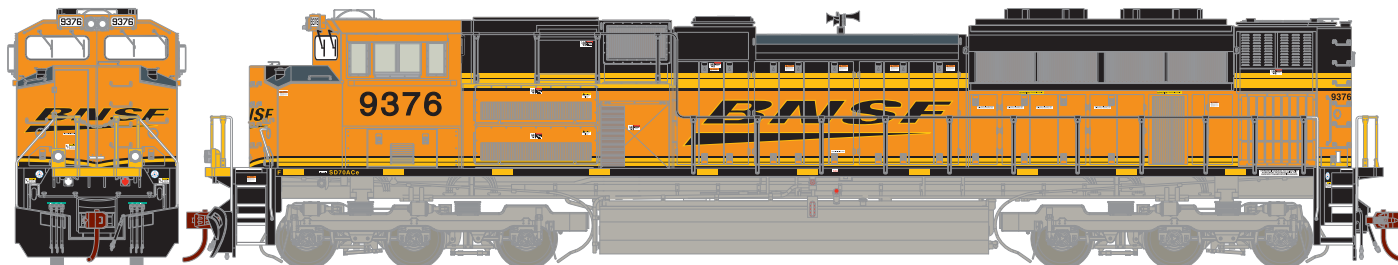

Announced: 1-28-12
Orders Due: 2-17-12
 ETA: September 2012

SD70ACe

— G68550 No Sound \$199.98* — G68650 Sound \$299.98* UP #1989 D&RGW Heritage Unit

— G68551 No Sound \$199.98 — G68651 Sound \$299.98 BNSF #9376 (high headlight)
 — G68552 No Sound \$199.98 — G68652 Sound \$299.98 BNSF #9382 (high headlight)
 — G68553 No Sound \$199.98 — G68653 Sound \$299.98 BNSF #9388 (high headlight)
 — G68554 No Sound \$199.98 — G68654 Sound \$299.98 BNSF #9399 (high headlight)

— G68555 No Sound \$199.98 — G68655 Sound \$299.98 Kansas City Southern #4001
 — G68556 No Sound \$199.98 — G68656 Sound \$299.98 Kansas City Southern #4013
 — G68557 No Sound \$199.98 — G68657 Sound \$299.98 Kansas City Southern #4015
 — G68558 No Sound \$199.98 — G68658 Sound \$299.98 Kansas City Southern #4027

— G68559 No Sound \$199.98* — G68659 Sound \$299.98* Union Pacific #8309 (red sill stripe)
 — G68560 No Sound \$199.98* — G68660 Sound \$299.98* Union Pacific #8312 (red sill stripe)
 — G68561 No Sound \$199.98* — G68661 Sound \$299.98* Union Pacific #8317 (red sill stripe)
 — G68562 No Sound \$199.98* — G68662 Sound \$299.98* Union Pacific #8322 (red sill stripe)