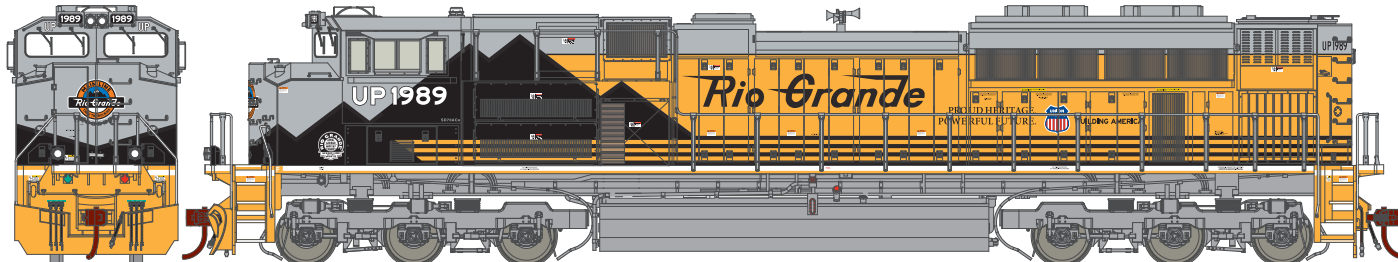

Announced: 1-28-12
Orders Due: 2-17-12
 ETA: September 2012

SD70ACe

— G68550 No Sound \$199.98* — G68650 Sound \$299.98* UP #1989 D&RGW Heritage Unit

— G68551 No Sound \$199.98 — G68651 Sound \$299.98 BNSF #9376 (high headlight)
 — G68552 No Sound \$199.98 — G68652 Sound \$299.98 BNSF #9382 (high headlight)
 — G68553 No Sound \$199.98 — G68653 Sound \$299.98 BNSF #9388 (high headlight)
 — G68554 No Sound \$199.98 — G68654 Sound \$299.98 BNSF #9399 (high headlight)

— G68555 No Sound \$199.98 — G68655 Sound \$299.98 Kansas City Southern #4001
 — G68556 No Sound \$199.98 — G68656 Sound \$299.98 Kansas City Southern #4013
 — G68557 No Sound \$199.98 — G68657 Sound \$299.98 Kansas City Southern #4015
 — G68558 No Sound \$199.98 — G68658 Sound \$299.98 Kansas City Southern #4027

— G68559 No Sound \$199.98* — G68659 Sound \$299.98* Union Pacific #8309 (red sill stripe)
 — G68560 No Sound \$199.98* — G68660 Sound \$299.98* Union Pacific #8312 (red sill stripe)
 — G68561 No Sound \$199.98* — G68661 Sound \$299.98* Union Pacific #8317 (red sill stripe)
 — G68562 No Sound \$199.98* — G68662 Sound \$299.98* Union Pacific #8322 (red sill stripe)