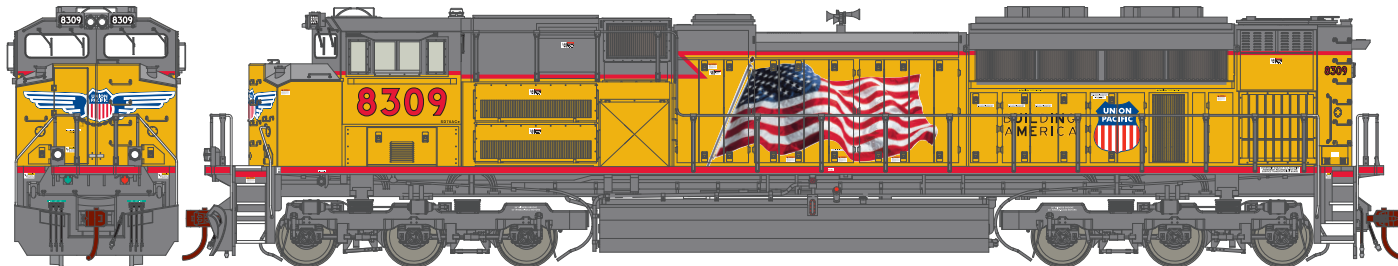

Announced: 1-28-12
Orders Due: 2-17-12
 ETA: September 2012

SD70ACe

— G68550 No Sound \$199.98* — G68650 Sound \$299.98* UP #1989 D&RGW Heritage Unit

— G68551 No Sound \$199.98 — G68651 Sound \$299.98 BNSF #9376 (high headlight)
 — G68552 No Sound \$199.98 — G68652 Sound \$299.98 BNSF #9382 (high headlight)
 — G68553 No Sound \$199.98 — G68653 Sound \$299.98 BNSF #9388 (high headlight)
 — G68554 No Sound \$199.98 — G68654 Sound \$299.98 BNSF #9399 (high headlight)

— G68555 No Sound \$199.98 — G68655 Sound \$299.98 Kansas City Southern #4001
 — G68556 No Sound \$199.98 — G68656 Sound \$299.98 Kansas City Southern #4013
 — G68557 No Sound \$199.98 — G68657 Sound \$299.98 Kansas City Southern #4015
 — G68558 No Sound \$199.98 — G68658 Sound \$299.98 Kansas City Southern #4027

— G68559 No Sound \$199.98* — G68659 Sound \$299.98* Union Pacific #8309 (red sill stripe)
 — G68560 No Sound \$199.98* — G68660 Sound \$299.98* Union Pacific #8312 (red sill stripe)
 — G68561 No Sound \$199.98* — G68661 Sound \$299.98* Union Pacific #8317 (red sill stripe)
 — G68562 No Sound \$199.98* — G68662 Sound \$299.98* Union Pacific #8322 (red sill stripe)