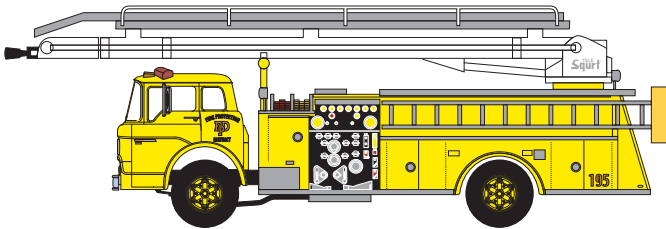

HO Ford Telesqurt Fire Apparatus

Announced: 06.27.14
Orders Due: 07.25.14

ETA: February 2015

County Fire

ATH91851 #18

Fire Department

ATH91852 #33

Fire Protection District

ATH91853 #195

County Fire

ATH91854 #21

Volunteer Fire

ATH91855 #5

Fire Rescue

ATH91856 #8

MODEL FEATURES