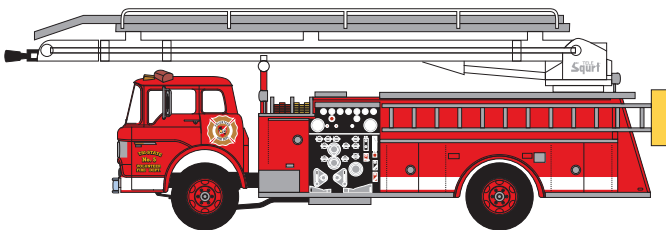

HO Ford Telesqurt Fire Apparatus

Announced: 06.27.14
Orders Due: 07.25.14

ETA: February 2015

County Fire

ATH91851 #18

Fire Department

ATH91852 #33

Fire Protection District

ATH91853 #195

County Fire

ATH91854 #21

Volunteer Fire

ATH91855 #5

Fire Rescue

ATH91856 #8

MODEL FEATURES