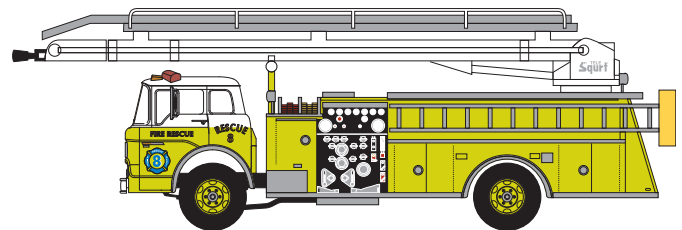

HO Ford Telesqurt Fire Apparatus

Announced: 06.27.14
Orders Due: 07.25.14

ETA: February 2015

County Fire

ATH91851 #18

Fire Department

ATH91852 #33

Fire Protection District

ATH91853 #195

County Fire

ATH91854 #21

Volunteer Fire

ATH91855 #5

Fire Rescue

ATH91856 #8

MODEL FEATURES