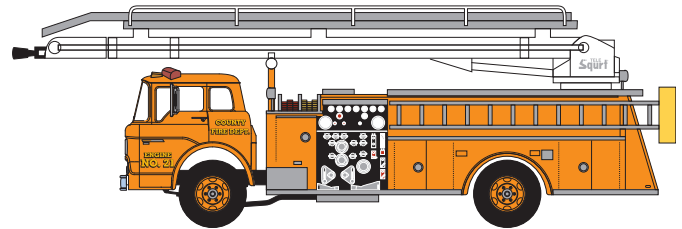

HO Ford Telesqurt Fire Apparatus

Announced: 06.27.14
Orders Due: 07.25.14

ETA: February 2015

County Fire

ATH91851 #18

Fire Department

ATH91852 #33

Fire Protection District

ATH91853 #195

County Fire

ATH91854 #21

Volunteer Fire

ATH91855 #5

Fire Rescue

ATH91856 #8

MODEL FEATURES