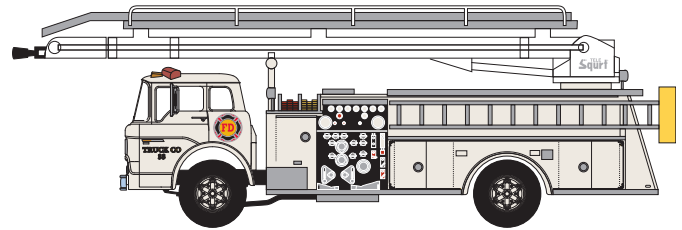

HO Ford Telesqurt Fire Apparatus

Announced: 06.27.14
Orders Due: 07.25.14

ETA: February 2015

County Fire

ATH91851 #18

Fire Department

ATH91852 #33

Fire Protection District

ATH91853 #195

County Fire

ATH91854 #21

Volunteer Fire

ATH91855 #5

Fire Rescue

ATH91856 #8

MODEL FEATURES