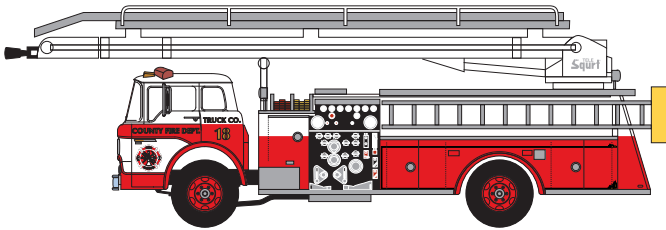

HO Ford Telesqurt Fire Apparatus

Announced: 06.27.14
Orders Due: 07.25.14

ETA: February 2015

County Fire

ATH91851 #18

Fire Department

ATH91852 #33

Fire Protection District

ATH91853 #195

County Fire

ATH91854 #21

Volunteer Fire

ATH91855 #5

Fire Rescue

ATH91856 #8

MODEL FEATURES