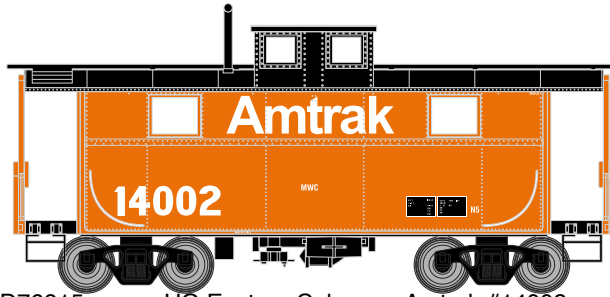

HO Eastern Caboose Amtrak (MOW)

Announced 12.29.15
Orders Due: 1.22.16
ETA: November 2016

Era: 1970's+

- RND76815 HO Eastern Caboose, Amtrak #14002
- RND76816 HO Eastern Caboose, Amtrak #14003
- RND76817 HO Eastern Caboose, Amtrak #14006