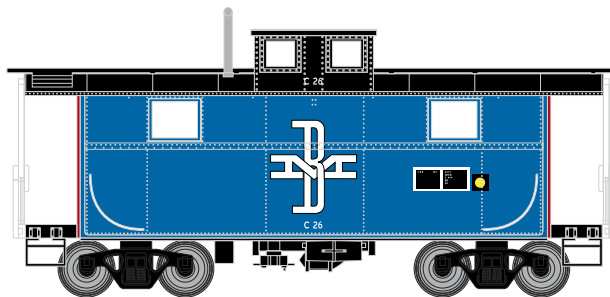

HO Eastern Caboose Amtrak (MOW)

Announced 12.29.15
Orders Due: 1.22.16
ETA: November 2016

Era: 1970's+

- RND76815 HO Eastern Caboose, Amtrak #14002
- RND76816 HO Eastern Caboose, Amtrak #14003
- RND76817 HO Eastern Caboose, Amtrak #14006

Boston & Maine

Era: 1946+

- RND76818 HO Eastern Caboose, B&M #C26
- RND76819 HO Eastern Caboose, B&M #C29
- RND76820 HO Eastern Caboose, B&M #C33

Chicago Great Western

Era: 1946+

- RND76821 HO Eastern Caboose, CGW #606
- RND76822 HO Eastern Caboose, CGW #609
- RND76823 HO Eastern Caboose, CGW #615

HO Eastern Caboose

Announced 12.29.15
Orders Due: 1.22.16

ETA: November 2016

All Road Names

MODEL FEATURES:

- All new paint schemes and road numbers
- Decorated models fully-assembled and ready to run out of the box
- Highly-detailed, injection-molded body
- Separately applied brake wheel
- Machined metal wheels
- Weighted for trouble free operation
- Wheels with RP25 contours operate on all popular brands of track
- Body mounted McHenry® operating scale knuckle couplers
- Window packaging for easy viewing plus interior plastic blister safely holds the model for convenient storage
- Replacement parts available
- Minimum radius: 15"