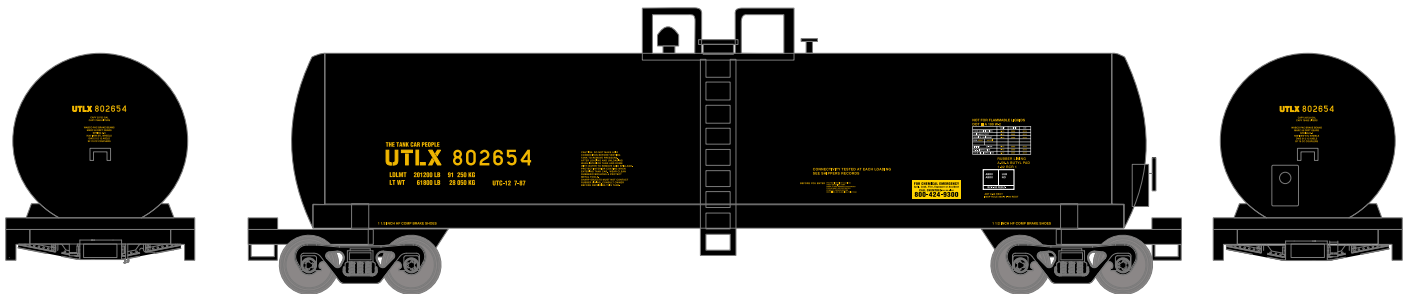

N RTC 20,900-Gal Acid Tank

General Electric Rail Services Corp.

Announced 10.23.15
Orders Due: 11.27.15

ETA: September 2016

ATH12227
 ATH12228
 ATH12229

N RTC 20,900-Gallon Acid Tank, TLDX #120091
 N RTC 20,900-Gallon Acid Tank, TLDX #121276
 N RTC 20,900-Gallon Acid Tank, TLDX #121587

Union Tank Car Company (Black)

ATH12230
 ATH12231
 ATH12232

N RTC 20,900-Gallon Acid Tank, UTLX/Black #802654
 N RTC 20,900-Gallon Acid Tank, UTLX/Black #802736
 N RTC 20,900-Gallon Acid Tank, UTLX/Black #802747