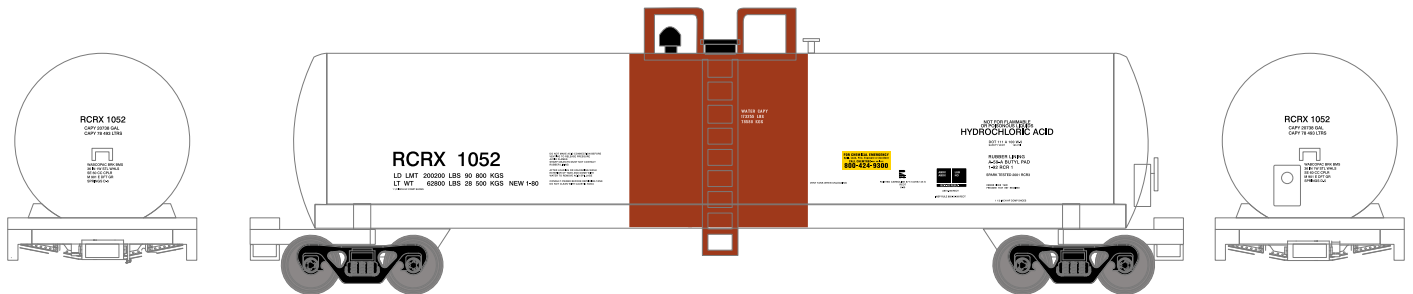

Reagent Chemical and Research Incorporated

ATH12221 N RTC 20,900-Gallon Acid Tank, RCRX #1052
 ATH12222 N RTC 20,900-Gallon Acid Tank, RCRX #1066
 ATH12223 N RTC 20,900-Gallon Acid Tank, RCRX #1074

General Electric Rail Services Corporation

N RTC 20,900-Gal Acid Tank

General Electric Rail Services Corp.

Announced 10.23.15
Orders Due: 11.27.15

ETA: September 2016

ATH12227
 ATH12228
 ATH12229

N RTC 20,900-Gallon Acid Tank, TLDX #120091
 N RTC 20,900-Gallon Acid Tank, TLDX #121276
 N RTC 20,900-Gallon Acid Tank, TLDX #121587

\$25.98

Visit Your Local Retailer | Visit www.athearn.com | Call 1.800.338.4639

N RTC 20,900-Gal Acid Tank

Announced 10.23.15
Orders Due: 11.27.15

ETA: September 2016

All Railroads

MODEL FEATURES:

- All models are representative of prototypical paint schemes
- 100-ton Roller Bearing trucks with 36" wheels
- Operates on all popular brands of track
- Fully-assembled and ready to run out of the box
- Highly-detailed, injection-molded body
- Separately applied brake wheel and ladders
- Painted and printed for realistic decoration
- Machined metal wheels
- Weighted for trouble free operation
- Body mounted McHenry operating scale knuckle couplers
- Window packaging for easy viewing plus interior plastic blister safely holds the model for convenient storage
- Replacement parts available
- Minimum radius: 10"