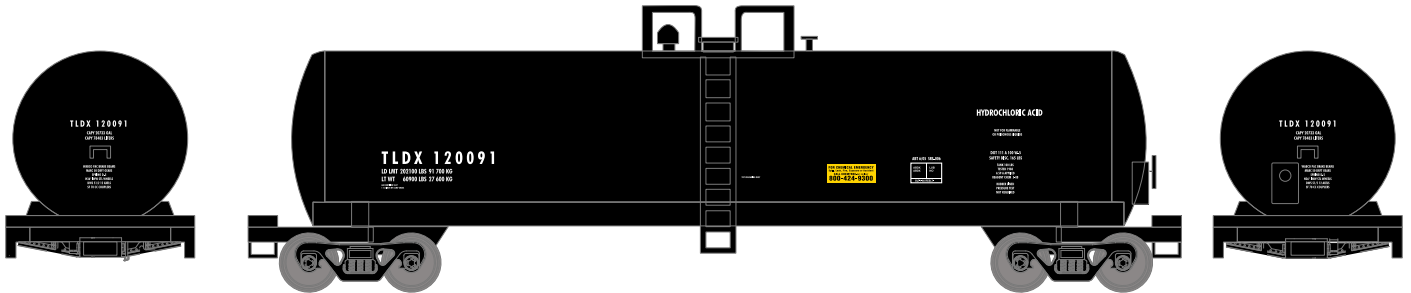

N RTC 20,900-Gal Acid Tank

General Electric Rail Services Corp.

Announced 10.23.15
Orders Due: 11.27.15

ETA: September 2016

ATH12227
 ATH12228
 ATH12229

N RTC 20,900-Gallon Acid Tank, TLDX #120091
 N RTC 20,900-Gallon Acid Tank, TLDX #121276
 N RTC 20,900-Gallon Acid Tank, TLDX #121587