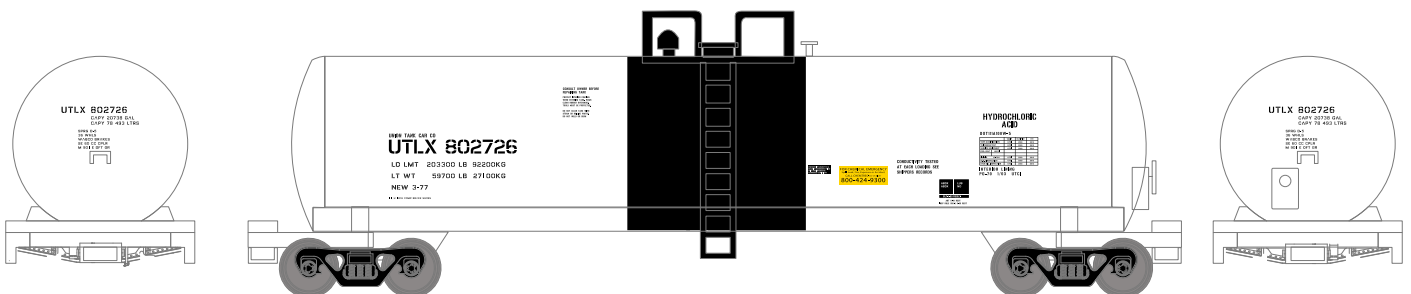

Union Tank Car Company (White/Black)

ATH12233
ATH12234
ATH12235

N RTC 20,900-Gallon Acid Tank, UTLX/White/Black #802726
N RTC 20,900-Gallon Acid Tank, UTLX/White/Black #802752
N RTC 20,900-Gallon Acid Tank, UTLX/White/Black #802763

$25.98

Visit Your Local Retailer | Visit www.athearn.com | Call 1.800.338.4639