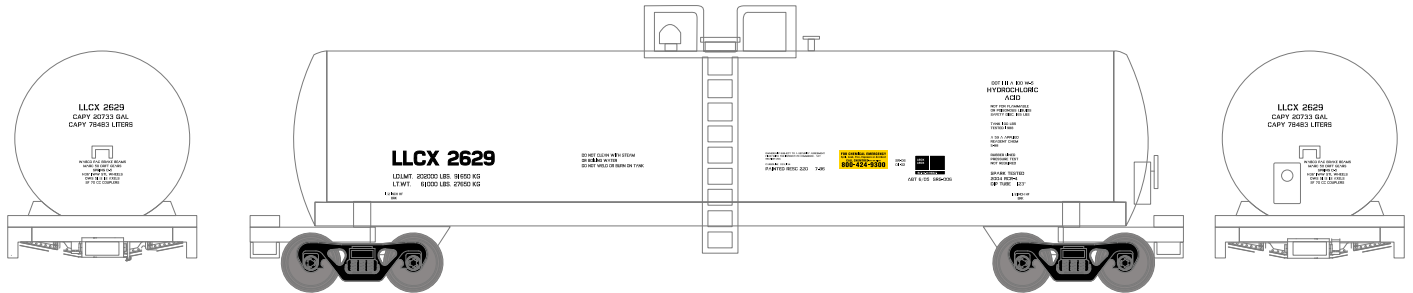

N RTC 20,900-Gal Acid Tank

Announced 10.23.15
Orders Due: 11.27.15

LLCX Inc.

ETA: September 2016

ATH12218 N RTC 20,900-Gallon Acid Tank, LLCX Inc #2629
ATH12219 N RTC 20,900-Gallon Acid Tank, LLCX Inc #2645
ATH12220 N RTC 20,900-Gallon Acid Tank, LLCX Inc #2658