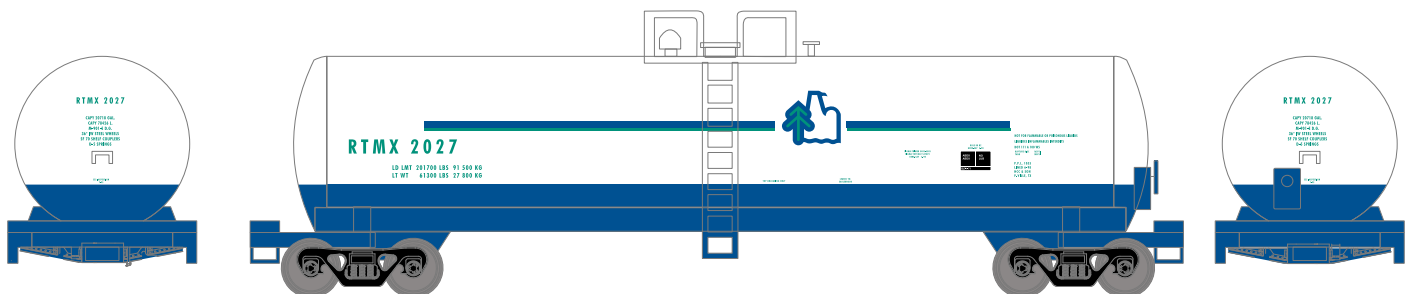

N RTC 20,900-Gal Acid Tank

Announced 10.23.15
Orders Due: 11.27.15

LLCX Inc.

ETA: September 2016

ATH12218 N RTC 20,900-Gallon Acid Tank, LLCX Inc #2629
 ATH12219 N RTC 20,900-Gallon Acid Tank, LLCX Inc #2645
 ATH12220 N RTC 20,900-Gallon Acid Tank, LLCX Inc #2658

Reagent Chemical and Research Incorporated

ATH12221 N RTC 20,900-Gallon Acid Tank, RCRX #1052
 ATH12222 N RTC 20,900-Gallon Acid Tank, RCRX #1066
 ATH12223 N RTC 20,900-Gallon Acid Tank, RCRX #1074

General Electric Rail Services Corporation

N RTC 20,900-Gal Acid Tank

General Electric Rail Services Corp.

Announced 10.23.15
Orders Due: 11.27.15

ETA: September 2016

ATH12227
 ATH12228
 ATH12229

N RTC 20,900-Gallon Acid Tank, TLDX #120091
 N RTC 20,900-Gallon Acid Tank, TLDX #121276
 N RTC 20,900-Gallon Acid Tank, TLDX #121587

\$25.98

Visit Your Local Retailer | Visit www.athearn.com | Call 1.800.338.4639

N RTC 20,900-Gal Acid Tank

Announced 10.23.15
Orders Due: 11.27.15

ETA: September 2016

All Railroads

MODEL FEATURES:

- All models are representative of prototypical paint schemes
- 100-ton Roller Bearing trucks with 36" wheels
- Operates on all popular brands of track
- Fully-assembled and ready to run out of the box
- Highly-detailed, injection-molded body
- Separately applied brake wheel and ladders
- Painted and printed for realistic decoration
- Machined metal wheels
- Weighted for trouble free operation
- Body mounted McHenry operating scale knuckle couplers
- Window packaging for easy viewing plus interior plastic blister safely holds the model for convenient storage
- Replacement parts available
- Minimum radius: 10"