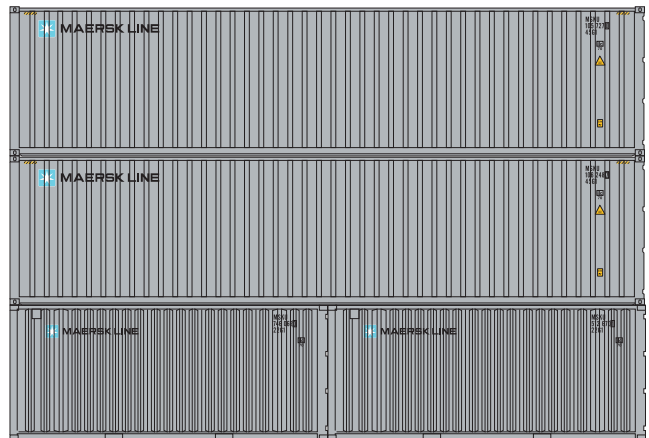

# 20' & 40' Containers

27922 Beacon 2-20' & 2-40' \$32.98

27925 Italia 2-20' & 2-40' \$32.98

27923 Gateway 2-20' & 2-40' \$32.98

27926 Maersk Line 2-20' & 2-40' \$32.98

27924 Hyundai 2-20' & 2-40' \$32.98

27927 Safmarine 2-20' & 2-40' \$32.98

- Era – mid 1980s to present
- Each container individually numbered
  - Easily stackable

Athearn Trains • 2883 East Spring Street • Suite 100 • Long Beach, CA • 90806  
 310-763-7140 • fax 562-427-0536 • www.athearn.com