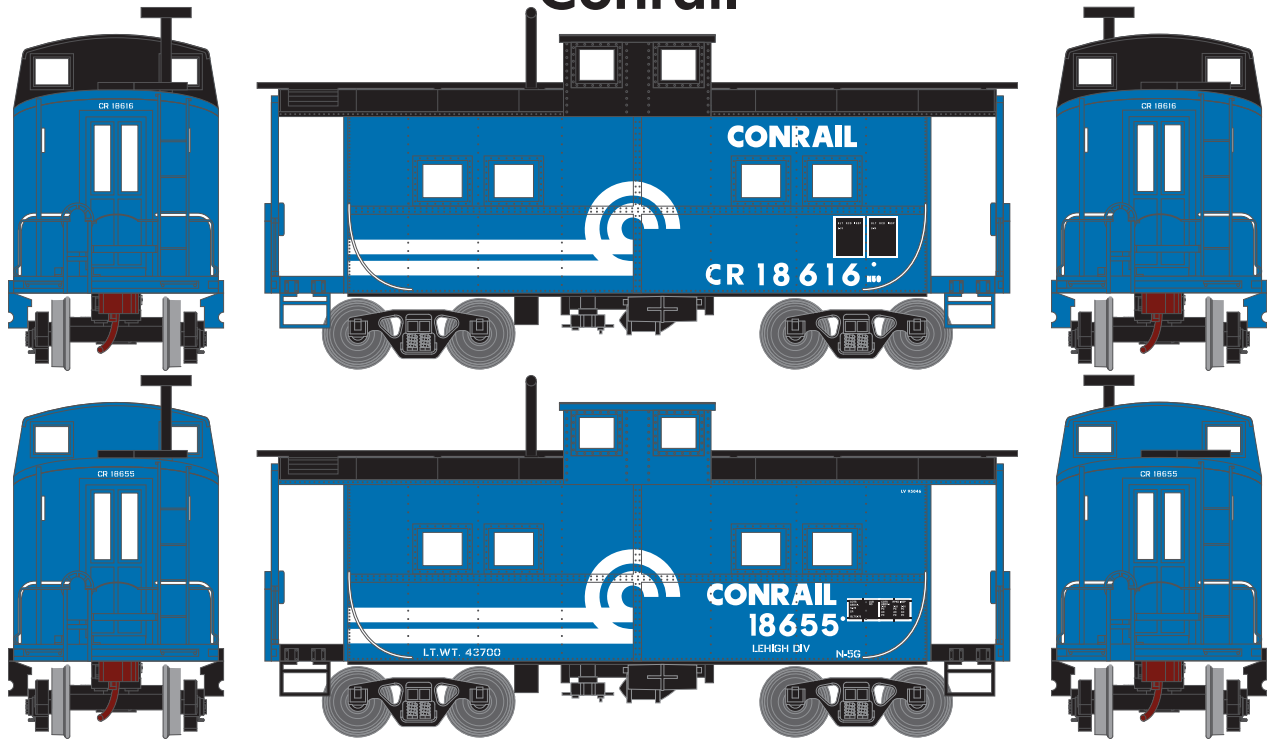

HO Eastern Caboose

Announced: 11.22.13
Orders Due: 12.27.13

ETA: July 2014

Conrail

ATH76809 #18616
ATH76810 #18655
ATH76811 #18701

ROADNUMBER FEATURES

#18616

- New paint scheme: black cupola
- Era: 1976+

#18655 and #18701

- New road numbers
- Previous production run: February 2012
- Paint scheme: blue cupola
- Era: 1976+

Penn Central

ATH76800 #18402
ATH76801 #18415
ATH76802 #18422

ROADNAME FEATURES

- New road numbers
- Previous production run: February 2012
- Car class N5G
- Era: 1967+

\$24.98

HO Eastern Caboose Lehigh Valley

Announced: 11.22.13
Orders Due: 12.27.13

ETA: July 2014

- | | | | | |
|----------|--------|--|--|--------------------------------|
| ATH74303 | #1776 | ROADNUMBER FEATURES | | |
| ATH76803 | #95032 | #1776 | | #95032 |
| ATH76804 | #95003 | • Paint scheme: bicentennial | | • New paint scheme: white |
| ATH76805 | #95084 | • Previous production run: November 2006 | | • Era: 1964+ |
| | | • Era: 1975-1976 | | |
| | | | | #95003 and #95084 |
| | | | | • New paint scheme: jade green |
| | | | | • Era: 1970+ |

Western Maryland

ATH76812 #1802
ATH76813 #1847
ATH76814 #1880

ROADNAME FEATURES

- New paint scheme: Tuscan red
- Era: 1956+

MODEL FEATURES

- 4-Window
- End handrails and ladders
- Clear windows
- Separately applied roofwalk, smokejack, brake wheel, brake stand, and brake gear
- Bettendorf trucks
- Minimum radius: 18"
- For a complete list of features, visit our website