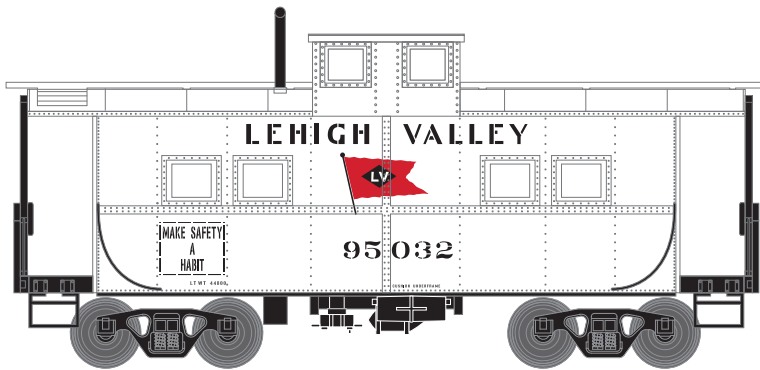

HO Eastern Caboose

Announced: 11.22.13
Orders Due: 12.27.13

ETA: July 2014

Conrail

ATH76809 #18616
ATH76810 #18655
ATH76811 #18701

ROADNUMBER FEATURES

#18616

- New paint scheme: black cupola
- Era: 1976+

\$24.98

HO Eastern Caboose Lehigh Valley

Announced: 11.22.13
Orders Due: 12.27.13

ETA: July 2014

- | | | | | |
|----------|--------|--|--|--------------------------------|
| ATH74303 | #1776 | ROADNUMBER FEATURES | | |
| ATH76803 | #95032 | #1776 | | #95032 |
| ATH76804 | #95003 | • Paint scheme: bicentennial | | • New paint scheme: white |
| ATH76805 | #95084 | • Previous production run: November 2006 | | • Era: 1964+ |
| | | • Era: 1975-1976 | | |
| | | | | #95003 and #95084 |
| | | | | • New paint scheme: jade green |
| | | | | • Era: 1970+ |

Western Maryland

ATH76812 #1802
ATH76813 #1847
ATH76814 #1880

ROADNAME FEATURES

- New paint scheme: Tuscan red
- Era: 1956+

MODEL FEATURES

- 4-Window
- End handrails and ladders
- Clear windows
- Separately applied roofwalk, smokejack, brake wheel, brake stand, and brake gear
- Bettendorf trucks
- Minimum radius: 18"
- For a complete list of features, visit our website