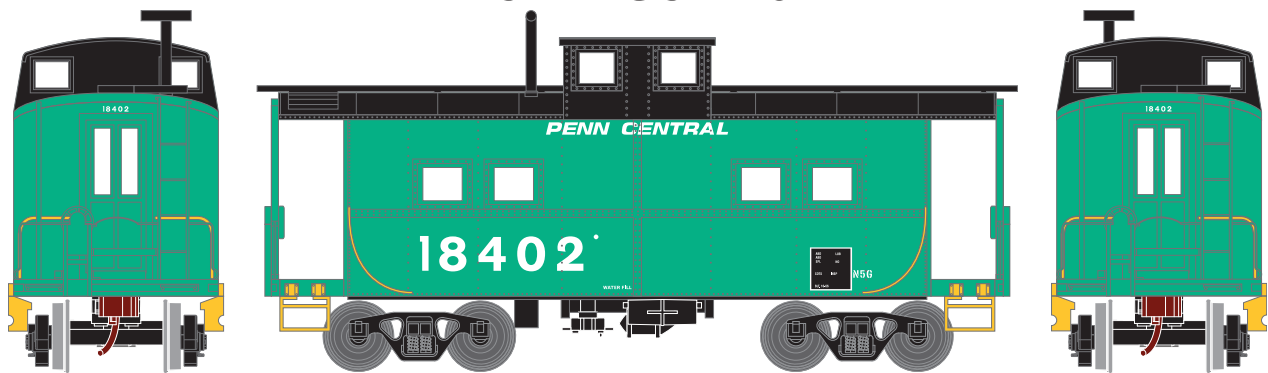

HO Eastern Caboose

Announced: 11.22.13
Orders Due: 12.27.13

ETA: July 2014

Conrail

ATH76809 #18616
ATH76810 #18655
ATH76811 #18701

ROADNUMBER FEATURES

#18616

- New paint scheme: black cupola
- Era: 1976+

#18655 and #18701

- New road numbers
- Previous production run: February 2012
- Paint scheme: blue cupola
- Era: 1976+

Penn Central

ATH76800 #18402
ATH76801 #18415
ATH76802 #18422

ROADNAME FEATURES

- New road numbers
- Previous production run: February 2012
- Car class N5G
- Era: 1967+

\$24.98

HO Eastern Caboose Lehigh Valley

Announced: 11.22.13
Orders Due: 12.27.13

ETA: July 2014

- | | | | | |
|----------|--------|--|--|--------------------------------|
| ATH74303 | #1776 | ROADNUMBER FEATURES | | |
| ATH76803 | #95032 | #1776 | | #95032 |
| ATH76804 | #95003 | • Paint scheme: bicentennial | | • New paint scheme: white |
| ATH76805 | #95084 | • Previous production run: November 2006 | | • Era: 1964+ |
| | | • Era: 1975-1976 | | |
| | | | | #95003 and #95084 |
| | | | | • New paint scheme: jade green |
| | | | | • Era: 1970+ |

Western Maryland

ATH76812 #1802
ATH76813 #1847
ATH76814 #1880

ROADNAME FEATURES

- New paint scheme: Tuscan red
- Era: 1956+

MODEL FEATURES

- 4-Window
- End handrails and ladders
- Clear windows
- Separately applied roofwalk, smokejack, brake wheel, brake stand, and brake gear
- Bettendorf trucks
- Minimum radius: 18"
- For a complete list of features, visit our website