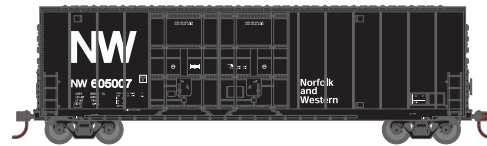

Conrail

Norfolk & Western

- RND88099 HO 50' HC Double Plug Door Box, CR #220968
- RND88100 HO 50' HC Double Plug Door Box, CR #220976
- RND88137 HO 50' HC Double Plug Door Box, CR #220991

- RND88138 HO 50' HC Double Plug Door Box, NW #605009
- RND88139 HO 50' HC Double Plug Door Box, NW #605010
- RND88140 HO 50' HC Double Plug Door Box, NW #605009