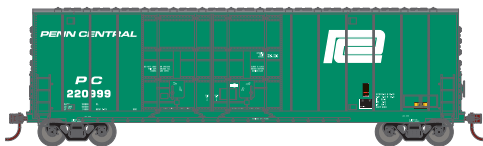

Penn Central

Southern Pacific Santa Fe

- RND88141 HO 50' HC Double Plug Door Box, PC #220999
- RND88142 HO 50' HC Double Plug Door Box, PC #221000
- RND88143 HO 50' HC Double Plug Door Box, PC #221003

- RND88144 HO 50' HC Double Plug Door Box, SPSF #291793
- RND88145 HO 50' HC Double Plug Door Box, SPSF #291982
- RND88146 HO 50' HC Double Plug Door Box, SPSF #292044