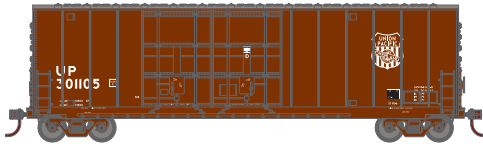

HO 50' HC Double Door Box Car

Announced 4.26.19
Orders Due: 5.31.19

Photo - John T. Eagan, Jr.

ETA: April 2020

Union Pacific*

Santa Fe

- RND88093 HO 50' HC Double Plug Door Box, UP Overland #301105
- RND88094 HO 50' HC Double Plug Door Box, UP Overland #301117
- RND88095 HO 50' HC Double Plug Door Box, UP Overland #301124