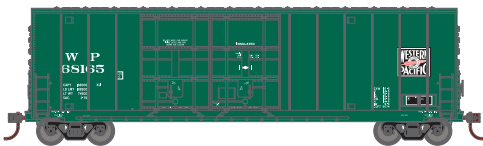

Western Pacific*

- RND88147 HO 50' HC Double Plug Door Box, WP (Green) #68165

- RND88148 HO 50' HC Double Plug Door Box, WP (Orange) #68169