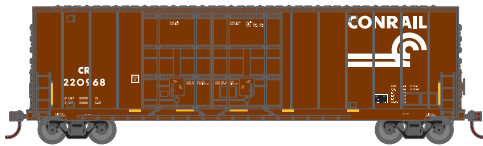

Conrail

Norfolk & Western

- RND88099 HO 50' HC Double Plug Door Box, CR #220968
- RND88100 HO 50' HC Double Plug Door Box, CR #220976
- RND88137 HO 50' HC Double Plug Door Box, CR #220991

- RND88138 HO 50' HC Double Plug Door Box, NW #605009
- RND88139 HO 50' HC Double Plug Door Box, NW #605010
- RND88140 HO 50' HC Double Plug Door Box, NW #605009