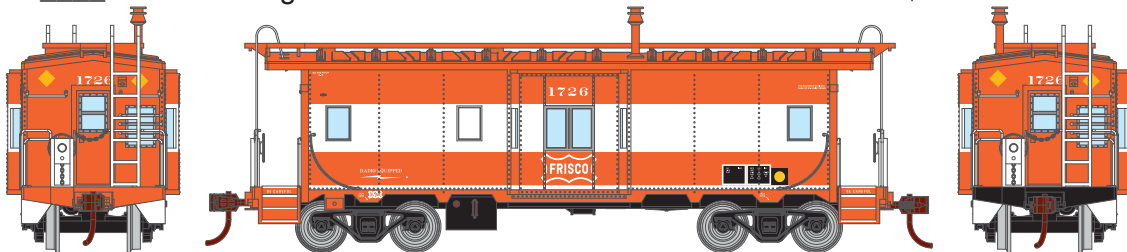

# Bay Window Caboose

\_\_\_ 74677 Erie Lackawanna Bicentennial #C354 (RERUN) \$29.98

\_\_\_ 74758 Burlington Northern #11997 \$29.98  
\_\_\_ 74759 Burlington Northern #11998 \$29.98  
\_\_\_ 74760 Burlington Northern #11999 \$29.98

- Fully assembled and ready to operate
- Razor-sharp painting and printing
- RP25 profile machined 33" metal wheel sets
- Weighted for optimal performance
- McHenry® scale knuckle spring couplers
- Full window glazing
- Perfect for small home layouts