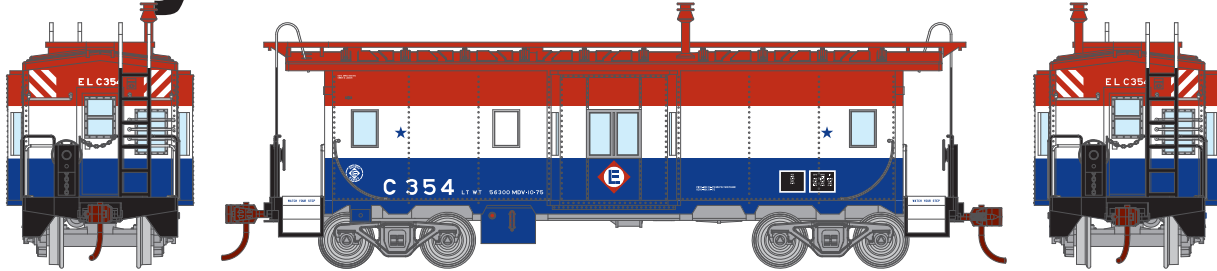

# Bay Window Caboose

\_\_\_ 74677 Erie Lackawanna Bicentennial #C354 (RERUN) \$29.98

\_\_\_ 74758 Burlington Northern #11997 \$29.98  
\_\_\_ 74759 Burlington Northern #11998 \$29.98  
\_\_\_ 74760 Burlington Northern #11999 \$29.98

\_\_\_ 74761 SLSF-Frisco #1726 \$29.98  
\_\_\_ 74762 SLSF-Frisco #1730 \$29.98  
\_\_\_ 74763 SLSF-Frisco #1735 \$29.98

\_\_\_ 74764 Kansas City Southern #300 \$29.98  
\_\_\_ 74765 Kansas City Southern #301 \$29.98  
\_\_\_ 74766 Kansas City Southern #302 \$29.98

- Fully assembled and ready to operate
- Razor-sharp painting and printing
- RP25 profile machined 33" metal wheel sets
- Weighted for optimal performance
- McHenry® scale knuckle spring couplers
- Full window glazing
- Perfect for small home layouts