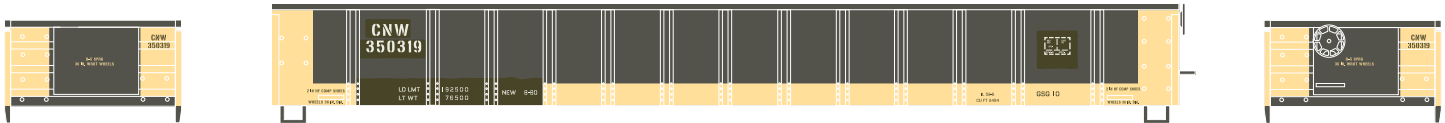

HO 52' Mill Gondola

Announced 04.22.16
Orders Due: 05.27.16

ETA: February 2017

Amtrak

Era: Late 1970s+

ATH97425	HO RTR 52' Mill Gondola, Amtrak #13205
ATH97426	HO RTR 52' Mill Gondola, Amtrak #13260
ATH97427	HO RTR 52' Mill Gondola, Amtrak #13326

Santa Fe

Era: 1970s+

ATH97428	HO RTR 52' Mill Gondola, SF #73562
ATH97429	HO RTR 52' Mill Gondola, SF #73574
ATH97430	HO RTR 52' Mill Gondola, SF #73586

Chicago & North Western*

#Ready2Rust

Era: 1970s+

ATH97431	HO RTR 52' Mill Gondola, C&NW #350319
ATH97432	HO RTR 52' Mill Gondola, C&NW #350476
ATH97433	HO RTR 52' Mill Gondola, C&NW #350490

All Road Names

MODEL FEATURES:

- Fully assembled and ready for your layout
- Separately applied wire grab irons and etched end platforms
- Weighted for optimum performance
- Razor sharp painting and printing
- 33" solid nickel silver wheels with RP25 contours operate on all popular brands of track

- Body mounted McHenry operating scale knuckle couplers
- Window packaging for easy viewing plus interior plastic blister safely holds the model for convenient storage
- Replacement parts available
- Minimum radius: 18"