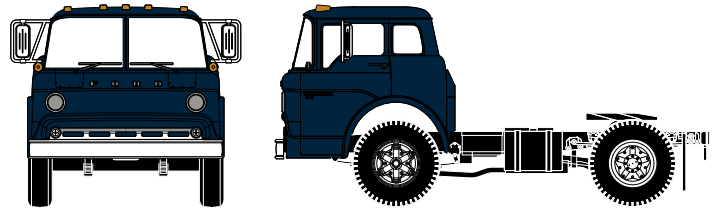

N Ford C Semi Tractor

Announced 10.27.17
Orders Due: 11.24.17

ETA: October 2018

Red

ATH10041 N Ford C Tractor, Red

Blue

ATH10042 N Ford C Tractor, Blue

Green

ATH1946 N Ford C Tractor, Green

Orange

ATH1944 N Ford C Tractor, Orange

Light Yellow

ATH1945 N Ford C Tractor, Light Yellow

Powder Blue

ATH1947 N Ford C Tractor, Powder Blue

Red & White

ATH1948 N Ford C Tractor, Red & White

Teal

ATH1949 N Ford C Tractor, Teal

All Carriers

MODEL FEATURES:

- Factory assembled with many detail parts applied
- Molded cab interior with separately applied steering wheel
- Clear window glazing
- Rubber tires