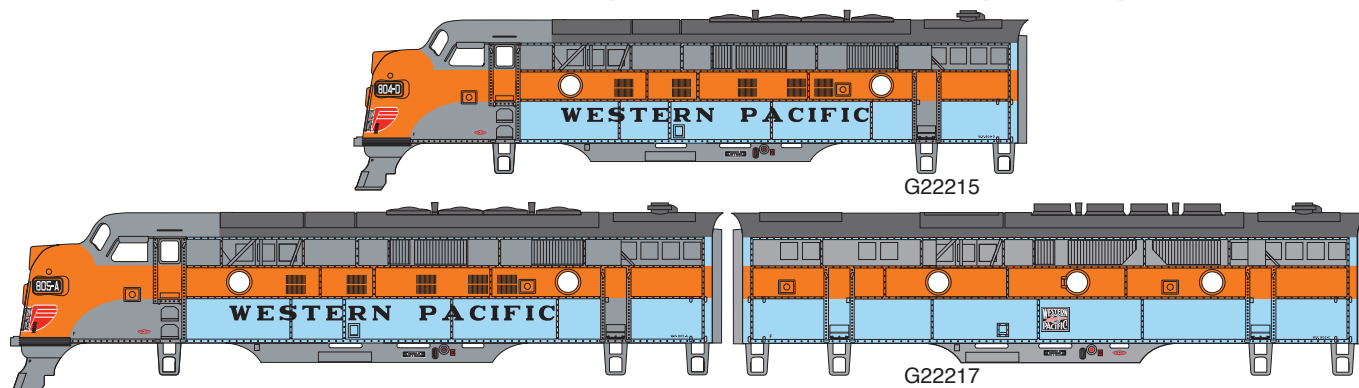

# FP7 Western Pacific

All locomotives feature prototype-specific, separately applied "as-built" and/or "modernized" injection-molded and photo-etched metal detail parts and cab interior.

Modernized A-units are equipped with all or some of the following as appropriate:

Athem Genesis F units are now available in "Modernized" configurations where prototypically appropriate,

- New factory-installed onboard sound and DCC decoder!
- Individual sound boards installed in both the A-unit and B-Unit.
- Sound units are Dual-mode, compatible with both DCC and DC operations.
- In DCC mode, all functions are NMRA compatible.
- In DCC mode, you can program an MU lashup with lead unit only horn, bell and lights.
- Fully functional headlights and Mars lights (where applicable) in both modes.
- Operating back-up light (where applicable).
- Genesis driveline with dynamically-balanced five-pole skew-wound motor and flywheels.
- Directional constant lighting.