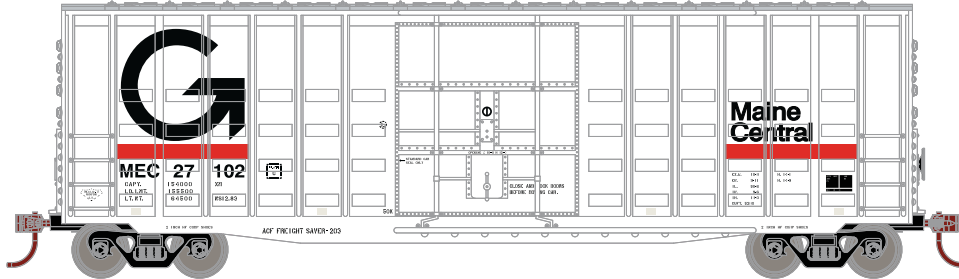

Guilford

RND88075 HO 50' Waffle High Cube Single Plug Door Box, Guilford/MEC #27102
RND88076 HO 50' Waffle High Cube Single Plug Door Box, Guilford/MEC #27110
RND88077 HO 50' Waffle High Cube Single Plug Door Box, Guilford/MEC #27116