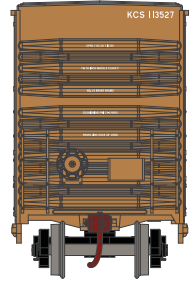

Kansas City Southern

Era: 1977+

RND88063 HO 50' Waffle High Cube Single Plug Door Box, KCS #113527
 RND88064 HO 50' Waffle High Cube Single Plug Door Box, KCS #113594
 RND88065 HO 50' Waffle High Cube Single Plug Door Box, KCS #114589