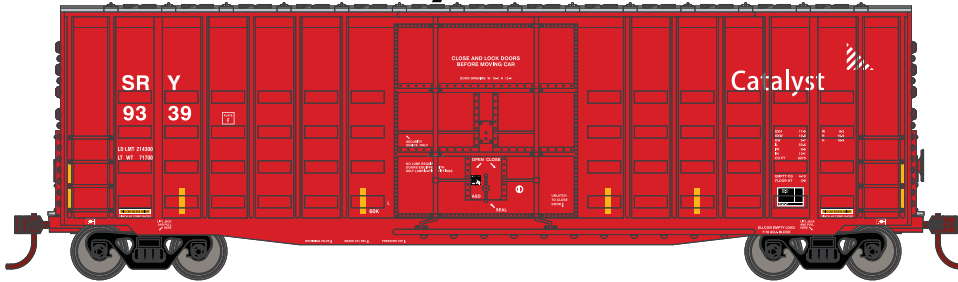

HO 50' Waffle HC Plug Door Box

Announced 2.23.18
Orders Due: 3.30.18

ETA: February 2019

Canadian Pacific

Era: 2000+

RND88060 HO 50' Waffle High Cube Single Plug Door Box, CPR #220800
 RND88061 HO 50' Waffle High Cube Single Plug Door Box, CPR #220845
 RND88062 HO 50' Waffle High Cube Single Plug Door Box, CPR #220876

Kansas City Southern

Era: 1977+

RND88063 HO 50' Waffle High Cube Single Plug Door Box, KCS #113527
 RND88064 HO 50' Waffle High Cube Single Plug Door Box, KCS #113594
 RND88065 HO 50' Waffle High Cube Single Plug Door Box, KCS #114589

Southern Railway of British Columbia

Era: 2005+

RND88066 HO 50' Waffle High Cube Single Plug Door Box, SRY #9339
 RND88067 HO 50' Waffle High Cube Single Plug Door Box, SRY #9448
 RND88068 HO 50' Waffle High Cube Single Plug Door Box, SRY #9471