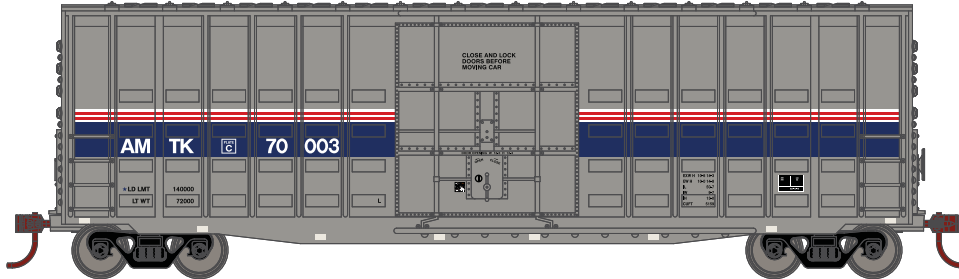

Amtrak

RND88057 HO 50' Waffle High Cube Single Plug Door Box, Amtrak #70003
RND88058 HO 50' Waffle High Cube Single Plug Door Box, Amtrak #70008
RND88059 HO 50' Waffle High Cube Single Plug Door Box, Amtrak #70030

$27.98SRP

Visit Your Local Retailer | Visit www.athearn.com | Call 1.800.338.4639