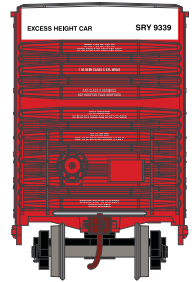

RND88066 HO 50' Waffle High Cube Single Plug Door Box, SRY #9339
RND88067 HO 50' Waffle High Cube Single Plug Door Box, SRY #9448
RND88068 HO 50' Waffle High Cube Single Plug Door Box, SRY #9471