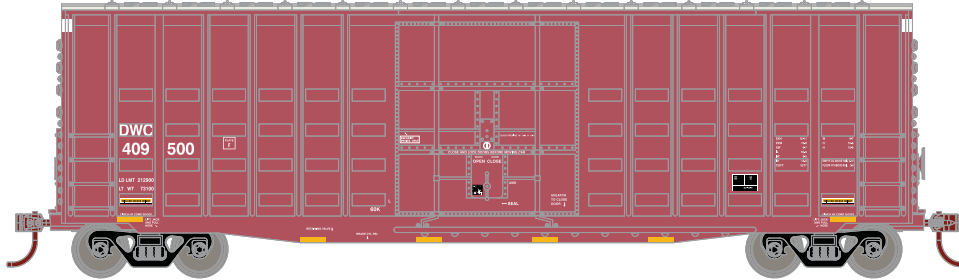

Canadian National

RND88078 HO 50' Waffle High Cube Single Plug Door Box, CN/DWC #409500
RND88079 HO 50' Waffle High Cube Single Plug Door Box, CN/DWC #409512
RND88080 HO 50' Waffle High Cube Single Plug Door Box, CN/DWC #409548