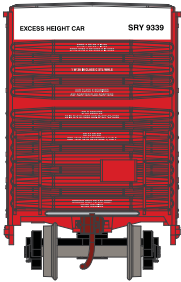

Southern Railway of British Columbia

Era: 2005+