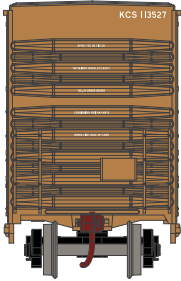

HO 50' Waffle HC Plug Door Box

Announced 2.23.18
Orders Due: 3.30.18

ETA: February 2019

Canadian Pacific

Era: 2000+

RND88060 HO 50' Waffle High Cube Single Plug Door Box, CPR #220800
 RND88061 HO 50' Waffle High Cube Single Plug Door Box, CPR #220845
 RND88062 HO 50' Waffle High Cube Single Plug Door Box, CPR #220876

Kansas City Southern

Era: 1977+

RND88063 HO 50' Waffle High Cube Single Plug Door Box, KCS #113527
 RND88064 HO 50' Waffle High Cube Single Plug Door Box, KCS #113594
 RND88065 HO 50' Waffle High Cube Single Plug Door Box, KCS #114589