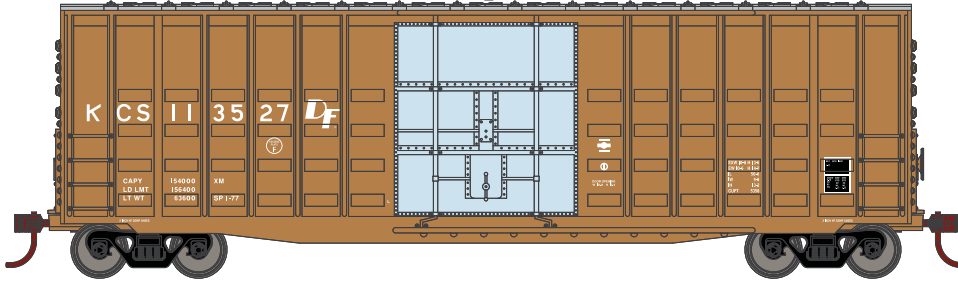

HO 50' Waffle HC Plug Door Box

Announced 2.23.18
Orders Due: 3.30.18

ETA: February 2019

Canadian Pacific

Era: 2000+

RND88060 HO 50' Waffle High Cube Single Plug Door Box, CPR #220800
 RND88061 HO 50' Waffle High Cube Single Plug Door Box, CPR #220845
 RND88062 HO 50' Waffle High Cube Single Plug Door Box, CPR #220876

Kansas City Southern

Era: 1977+

RND88063 HO 50' Waffle High Cube Single Plug Door Box, KCS #113527
 RND88064 HO 50' Waffle High Cube Single Plug Door Box, KCS #113594
 RND88065 HO 50' Waffle High Cube Single Plug Door Box, KCS #114589

Southern Railway of British Columbia

Era: 2005+

RND88066 HO 50' Waffle High Cube Single Plug Door Box, SRY #9339
 RND88067 HO 50' Waffle High Cube Single Plug Door Box, SRY #9448
 RND88068 HO 50' Waffle High Cube Single Plug Door Box, SRY #9471

#Ready2Rust

PROTOTYPE AND BACKGROUND INFO:

The railroads and industries they serve, constantly pursued a quicker, more cost efficient method to load box cars. More specifically to secure the loads inside. The waffle sided cars were introduced with internal bars/posts positioned inside each waffle for wrapping load restraining straps. Wrapped and secured pallets could be positioned (via fork lift) into the box cars and more easily secured to prevent damage.