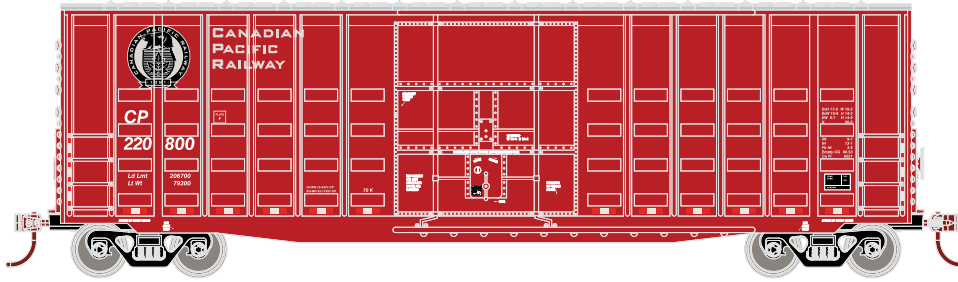

HO 50' Waffle HC Plug Door Box

Announced 2.23.18
Orders Due: 3.30.18

ETA: February 2019

Canadian Pacific

Era: 2000+

RND88060 HO 50' Waffle High Cube Single Plug Door Box, CPR #220800
 RND88061 HO 50' Waffle High Cube Single Plug Door Box, CPR #220845
 RND88062 HO 50' Waffle High Cube Single Plug Door Box, CPR #220876

Kansas City Southern

Era: 1977+

RND88063 HO 50' Waffle High Cube Single Plug Door Box, KCS #113527
 RND88064 HO 50' Waffle High Cube Single Plug Door Box, KCS #113594
 RND88065 HO 50' Waffle High Cube Single Plug Door Box, KCS #114589