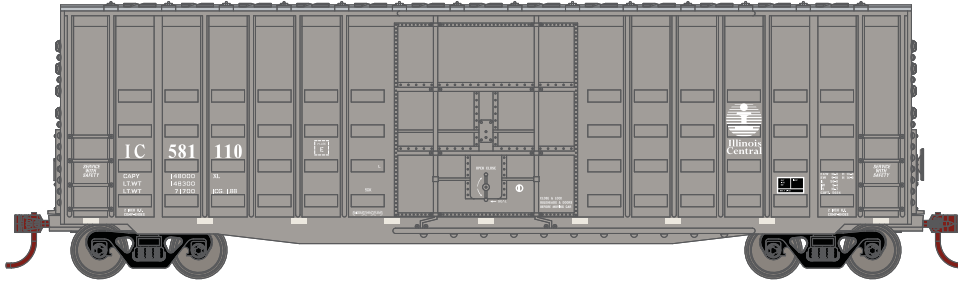

Kansas City Southern

Era: 1977+

RND88063 HO 50' Waffle High Cube Single Plug Door Box, KCS #113527
 RND88064 HO 50' Waffle High Cube Single Plug Door Box, KCS #113594
 RND88065 HO 50' Waffle High Cube Single Plug Door Box, KCS #114589

Southern Railway of British Columbia

Era: 2005+

RND88066 HO 50' Waffle High Cube Single Plug Door Box, SRY #9339
 RND88067 HO 50' Waffle High Cube Single Plug Door Box, SRY #9448
 RND88068 HO 50' Waffle High Cube Single Plug Door Box, SRY #9471

Illinois Central

Era: 1988+

RND88069 HO 50' Waffle High Cube Single Plug Door Box, IC #581110
 RND88070 HO 50' Waffle High Cube Single Plug Door Box, IC #581124
 RND88071 HO 50' Waffle High Cube Single Plug Door Box, IC #581135