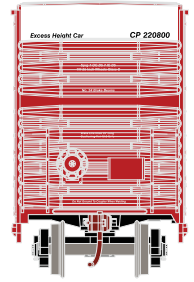

HO 50' Waffle HC Plug Door Box

Announced 2.23.18
Orders Due: 3.30.18

ETA: February 2019

Canadian Pacific

Era: 2000+

RND88060 HO 50' Waffle High Cube Single Plug Door Box, CPR #220800
 RND88061 HO 50' Waffle High Cube Single Plug Door Box, CPR #220845
 RND88062 HO 50' Waffle High Cube Single Plug Door Box, CPR #220876