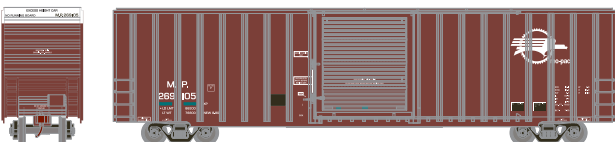

Missouri Pacific*

ATH72767 HO RTR 60' ICC Hi-Cube Box, MP #269105
ATH72768 HO RTR 60' ICC Hi-Cube Box, MP #269147
ATH72769 HO RTR 60' ICC Hi-Cube Box, MP #269185

#269185:
• With reflectors - 2005+

All Road Names

MODEL FEATURES:

- Fully assembled and ready for your layout
- Separately applied wire grab irons and etched end platforms
- Detailed underbody including full brake gear
- Machined metal wheels
- Weighted for trouble free operation
- Wheels with RP25 contours operate on all popular brands of track
- Body mounted McHenry operating scale knuckle couplers
- Replacement parts available
- Minimum radius: 22"

PRIMED FOR GRIME MODELS FEATURE:

- Duplicated look and feel of "In Service" equipment; "Tattered and Torn" just like the real thing
- Faded base colors matched to the prototype
- Patches applied and shaped per road number matching each corresponding side to the prototype
- Perfect starting point for adding grime and rust

#Ready2Rust

$43.98 SRP

Visit Your Local Retailer | Visit www.athearn.com | Call 1.800.338.4639

* Union Pacific Licensed Product