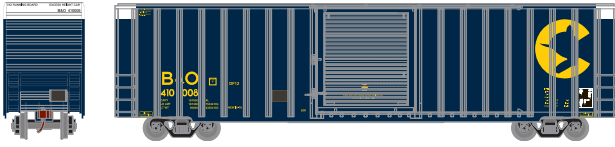

HO 60' ICC Hi-Cube Box Car

Announced 2.22.19
Orders Due: 3.22.19

ETA: February 2020

Chessie System/B&O

ATH72747 HO RTR 60' ICC Hi-Cube Box, BO #410008
ATH72748 HO RTR 60' ICC Hi-Cube Box, BO #410119
ATH72749 HO RTR 60' ICC Hi-Cube Box, BO #410223
ATH72750 HO RTR 60' ICC Hi-Cube Box, BO #410356

CSX

ATH72751 HO RTR 60' ICC Hi-Cube Box, CSX Transportation #161810
ATH72752 HO RTR 60' ICC Hi-Cube Box, CSX Transportation #161821

ATH72753 HO RTR 60' ICC Hi-Cube Box, CSX Transportation #161830

Family Lines