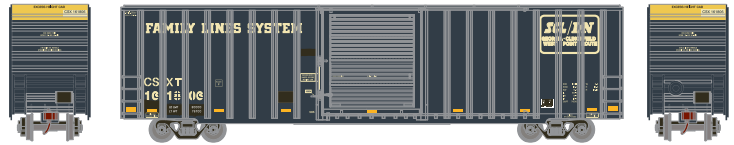

ATH72758 HO RTR 60' ICC Hi-Cube Box, CSX ex L&N #161806
ATH72759 HO RTR 60' ICC Hi-Cube Box, CSX ex L&N #161813
ATH72760 HO RTR 60' ICC Hi-Cube Box, CSX ex L&N #161826

• Each number features unique colors and patches