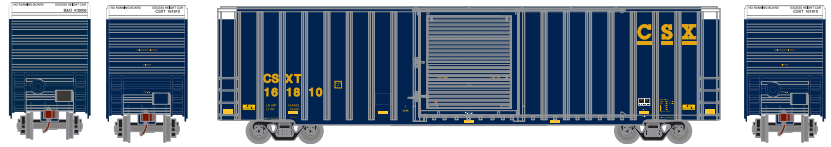

HO 60' ICC Hi-Cube Box Car

Announced 2.22.19
Orders Due: 3.22.19

ETA: February 2020

Chessie System/B&O

ATH72747 HO RTR 60' ICC Hi-Cube Box, BO #410008
ATH72748 HO RTR 60' ICC Hi-Cube Box, BO #410119
ATH72749 HO RTR 60' ICC Hi-Cube Box, BO #410223
ATH72750 HO RTR 60' ICC Hi-Cube Box, BO #410356

CSX

ATH72751 HO RTR 60' ICC Hi-Cube Box, CSX Transportation #161810
ATH72752 HO RTR 60' ICC Hi-Cube Box, CSX Transportation #161821

ATH72753 HO RTR 60' ICC Hi-Cube Box, CSX Transportation #161830

Family Lines