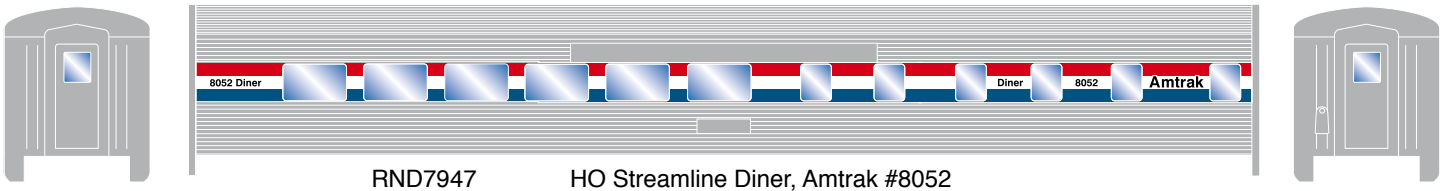

## Amtrak

ETA: January 2017

RND7945 HO Streamline Baggage, Amtrak #1029

RND7946 HO Streamline Coach, Amtrak #5229

RND7947 HO Streamline Diner, Amtrak #8052

RND7948 HO Streamline Vista Dome, Amtrak #9362

RND7949 HO Streamline Observation, Amtrak #3862

### PASSENGER CARS FEATURES:

- Matching baggage, coach, diner, dome, observation, and Railway Post Office (RPO) cars
- Observation car features printed drumhead where appropriate
- Clear windows
- 4-wheel passenger car trucks
- Fully-assembled and ready to run out of the box
- Highly-detailed, injection-molded body
- Separately applied brake wheel
- Painted and printed for realistic decoration
- Machined metal wheels
- Weighted for trouble free operation
- Wheels with RP25 contours operate on popular brands of track
- McHenry operating scale knuckle couplers
- Window packaging for easy viewing plus interior plastic blister safely holds the model for convenient storage
- Replacement parts available
- Minimum radius: 18"