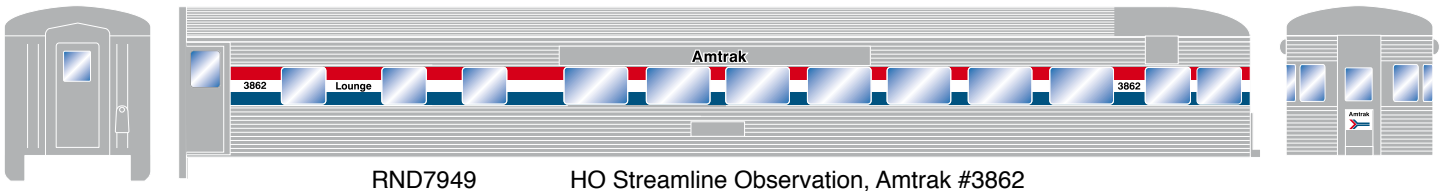

## Amtrak

ETA: January 2017

RND7945 HO Streamline Baggage, Amtrak #1029

RND7946 HO Streamline Coach, Amtrak #5229

RND7947 HO Streamline Diner, Amtrak #8052

RND7948 HO Streamline Vista Dome, Amtrak #9362

RND7949 HO Streamline Observation, Amtrak #3862

### PASSENGER CARS FEATURES:

- Matching baggage, coach, diner, dome, observation, and Railway Post Office (RPO) cars
- Observation car features printed drumhead where appropriate
- Clear windows
- 4-wheel passenger car trucks
- Fully-assembled and ready to run out of the box
- Highly-detailed, injection-molded body
- Separately applied brake wheel
- Painted and printed for realistic decoration
- Machined metal wheels
- Weighted for trouble free operation
- Wheels with RP25 contours operate on popular brands of track
- McHenry operating scale knuckle couplers
- Window packaging for easy viewing plus interior plastic blister safely holds the model for convenient storage
- Replacement parts available
- Minimum radius: 18"