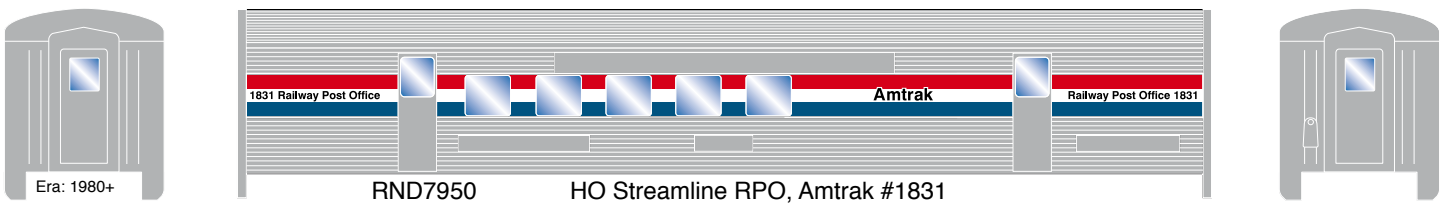

## Amtrak

ETA: January 2017

RND7945 HO Streamline Baggage, Amtrak #1029

RND7946 HO Streamline Coach, Amtrak #5229

RND7947 HO Streamline Diner, Amtrak #8052

RND7948 HO Streamline Vista Dome, Amtrak #9362

RND7949 HO Streamline Observation, Amtrak #3862