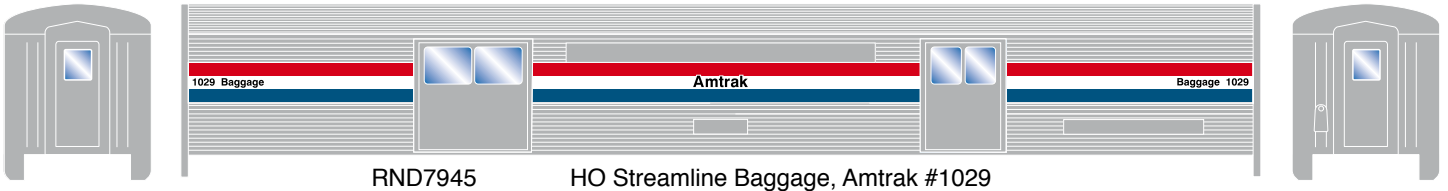

## Amtrak

ETA: January 2017

RND7945 HO Streamline Baggage, Amtrak #1029

RND7946 HO Streamline Coach, Amtrak #5229

RND7947 HO Streamline Diner, Amtrak #8052

RND7948 HO Streamline Vista Dome, Amtrak #9362

RND7949 HO Streamline Observation, Amtrak #3862

### PASSENGER CARS FEATURES:

- Matching baggage, coach, diner, dome, observation, and Railway Post Office (RPO) cars
- Observation car features printed drumhead where appropriate
- Clear windows
- 4-wheel passenger car trucks
- Fully-assembled and ready to run out of the box
- Highly-detailed, injection-molded body
- Separately applied brake wheel
- Painted and printed for realistic decoration
- Machined metal wheels
- Weighted for trouble free operation
- Wheels with RP25 contours operate on popular brands of track
- McHenry operating scale knuckle couplers
- Window packaging for easy viewing plus interior plastic blister safely holds the model for convenient storage
- Replacement parts available
- Minimum radius: 18"