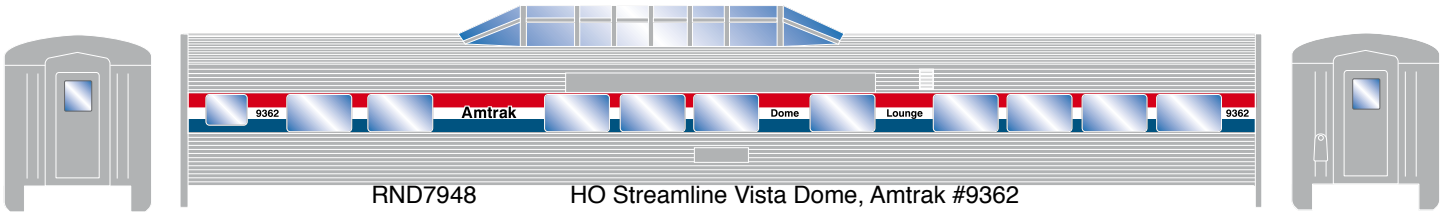

## Amtrak

ETA: January 2017

RND7945 HO Streamline Baggage, Amtrak #1029

RND7946 HO Streamline Coach, Amtrak #5229

RND7947 HO Streamline Diner, Amtrak #8052

RND7948 HO Streamline Vista Dome, Amtrak #9362

RND7949 HO Streamline Observation, Amtrak #3862

### PASSENGER CARS FEATURES:

- Matching baggage, coach, diner, dome, observation, and Railway Post Office (RPO) cars
- Observation car features printed drumhead where appropriate
- Clear windows
- 4-wheel passenger car trucks
- Fully-assembled and ready to run out of the box
- Highly-detailed, injection-molded body
- Separately applied brake wheel
- Painted and printed for realistic decoration
- Machined metal wheels
- Weighted for trouble free operation
- Wheels with RP25 contours operate on popular brands of track
- McHenry operating scale knuckle couplers
- Window packaging for easy viewing plus interior plastic blister safely holds the model for convenient storage
- Replacement parts available
- Minimum radius: 18"