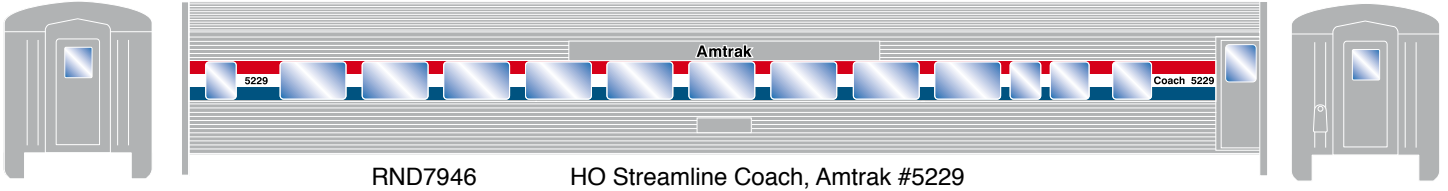

## Amtrak

ETA: January 2017

RND7945 HO Streamline Baggage, Amtrak #1029

RND7946 HO Streamline Coach, Amtrak #5229

RND7947 HO Streamline Diner, Amtrak #8052

RND7948 HO Streamline Vista Dome, Amtrak #9362

RND7949 HO Streamline Observation, Amtrak #3862

### PASSENGER CARS FEATURES:

- Matching baggage, coach, diner, dome, observation, and Railway Post Office (RPO) cars
- Observation car features printed drumhead where appropriate
- Clear windows
- 4-wheel passenger car trucks
- Fully-assembled and ready to run out of the box
- Highly-detailed, injection-molded body
- Separately applied brake wheel
- Painted and printed for realistic decoration
- Machined metal wheels
- Weighted for trouble free operation
- Wheels with RP25 contours operate on popular brands of track
- McHenry operating scale knuckle couplers
- Window packaging for easy viewing plus interior plastic blister safely holds the model for convenient storage
- Replacement parts available
- Minimum radius: 18"