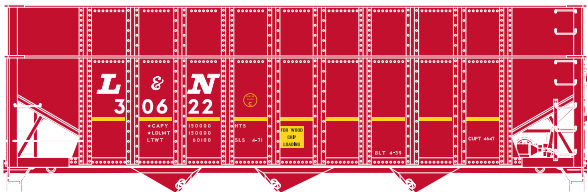

- 76401 Louisville & Nashville Single $17.98
- 76402 Louisville & Nashville 4-Pack #3 $69.98
- 76403 Louisville & Nashville 4-Pack #4 $69.98