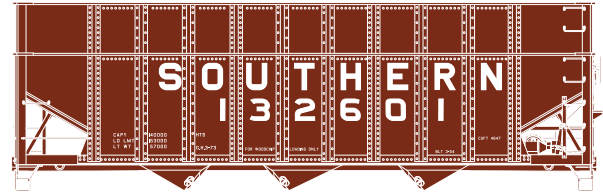

- 76410 Southern Single $17.98
- 76411 Southern 4-Pack #3 $69.98
- 76412 Southern 4-Pack #4 $69.98
- 95650 Undecorated $17.98

Athearn Trains • 2883 East Spring Street • Suite 100 • Long Beach, CA • 90806
310-763-7140 • fax 562-427-0536 • www.athearn.com