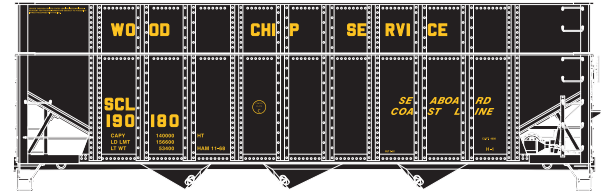

**Wood Chip
Load
Included**

Announced: 12-15-09
Orders Due: 1-15-10
 ETA: May 2010

40' Wood Chip Hopper 4 pk

Era – 1940s through early 1970s

- New tooling for wood chip extension
- Removable cast resin wood chip load
- Machined metal RP 25 profile wheel sets
- Different road numbers for single car and each 4-pack
- All new road numbers from first production run
- McHenry® scale knuckle spring couplers
- Six different road numbers in each set
- Weighted for optimum performance
- Loosely based on similar prototype cars

- 76398 Atlantic Coast Line Single \$17.98
- 76399 Atlantic Coast Line 4-Pack #3 \$69.98
- 76400 Atlantic Coast Line 4-Pack #4 \$69.98

- 76407 Seaboard Coast Line Single \$17.98
- 76408 Seaboard Coast Line 4-Pack #3 \$69.98
- 76409 Seaboard Coast Line 4-Pack #4 \$69.98