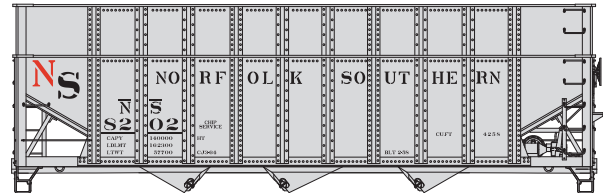

- 76404 Norfolk Southern Single $17.98
- 76405 Norfolk Southern 4-Pack #3 $69.98
- 76406 Norfolk Southern 4-Pack #4 $69.98