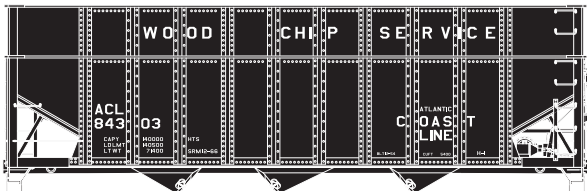

- 76398 Atlantic Coast Line Single $17.98
- 76399 Atlantic Coast Line 4-Pack #3 $69.98
- 76400 Atlantic Coast Line 4-Pack #4 $69.98