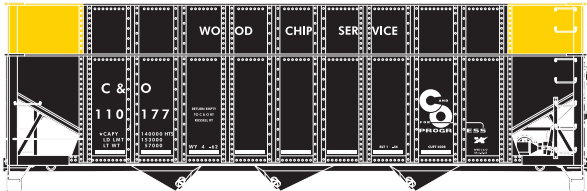

**Wood Chip
Load
Included**

Announced: 12-15-09
Orders Due: 1-15-10
 ETA: May 2010

40' Wood Chip Hopper 4 pk

Era – 1940s through early 1970s

- New tooling for wood chip extension
- Removable cast resin wood chip load
- Machined metal RP 25 profile wheel sets
- Different road numbers for single car and each 4-pack
- All new road numbers from first production run
- McHenry® scale knuckle spring couplers
- Six different road numbers in each set
- Weighted for optimum performance
- Loosely based on similar prototype cars

- 76398 Atlantic Coast Line Single \$17.98
- 76399 Atlantic Coast Line 4-Pack #3 \$69.98
- 76400 Atlantic Coast Line 4-Pack #4 \$69.98

- 76407 Seaboard Coast Line Single \$17.98
- 76408 Seaboard Coast Line 4-Pack #3 \$69.98
- 76409 Seaboard Coast Line 4-Pack #4 \$69.98