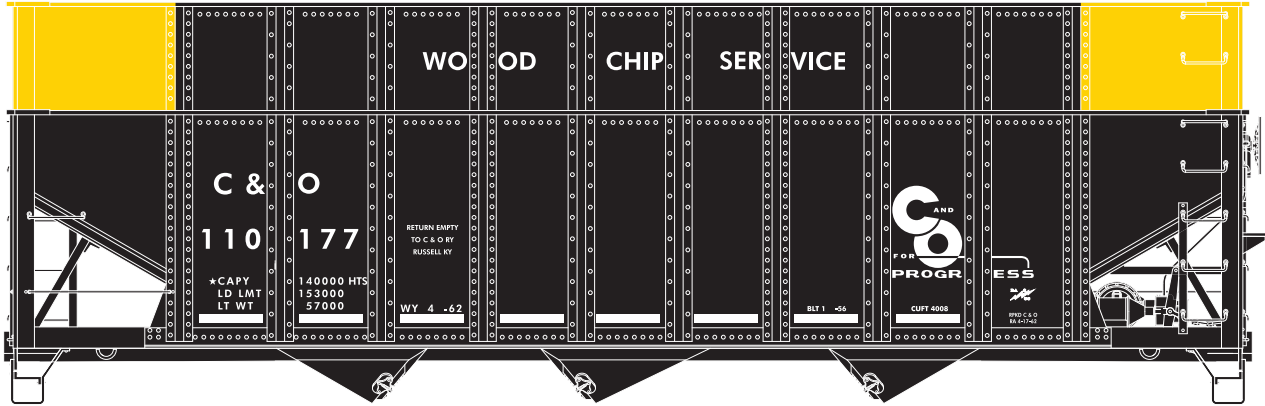

**Wood Chip
Load
Included**

Announced: 12-15-09
Orders Due: 1-15-10
 ETA: May 2010

40' Wood Chip Hopper 4 pk

Era – 1940s through early 1970s

- New tooling for wood chip extension
- Removable cast resin wood chip load
- Machined metal RP 25 profile wheel sets
- Different road numbers for single car and each 4-pack
- All new road numbers from first production run
- McHenry® scale knuckle spring couplers
- Six different road numbers in each set
- Weighted for optimum performance
- Loosely based on similar prototype cars

- 76398 Atlantic Coast Line Single \$17.98
- 76399 Atlantic Coast Line 4-Pack #3 \$69.98
- 76400 Atlantic Coast Line 4-Pack #4 \$69.98

- 76407 Seaboard Coast Line Single \$17.98
- 76408 Seaboard Coast Line 4-Pack #3 \$69.98
- 76409 Seaboard Coast Line 4-Pack #4 \$69.98