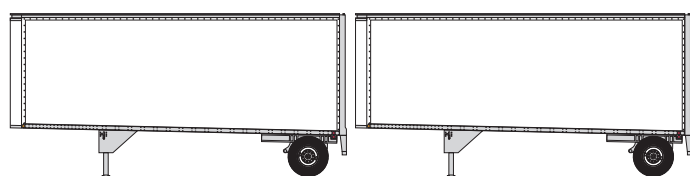

# 28' Trailer (2 pack)

Era: 1980s - now

- Fully assembled
  - Razor-sharp printing and painting
  - Interchangeable landing gear (raised or lowered)
  - **No dolly included** - these are specifically for TOFC and use on the Athearn 57' spine car
  - **These trailers are from the A-Line tooling**
- Asked for by modelers
  - Use with Athearn truck tractor

- \_\_\_ 91010 CF Version 1 #1 (2 pk) \$24.98
- \_\_\_ 91011 CF Version 1 #2 (2 pk) \$24.98

- \_\_\_ 91016 Roadway #1 smooth side (2 pk) \$24.98
- \_\_\_ 91017 Roadway #2 smooth side (2 pk) \$24.98

- \_\_\_ 91012 CF Version 2 #1 (2 pk) \$24.98
- \_\_\_ 91013 CF Version 2 #2 (2 pk) \$24.98

- \_\_\_ 91018 Yellow #1 (2 pk) \$24.98
- \_\_\_ 91019 Yellow #2 (2 pk) \$24.98

- \_\_\_ 91014 Roadway #1 rib side (2 pk) \$24.98
- \_\_\_ 91015 Roadway #2 rib side (2 pk) \$24.98

- \_\_\_ 91020 Owner Operator (2 pk) \$24.98