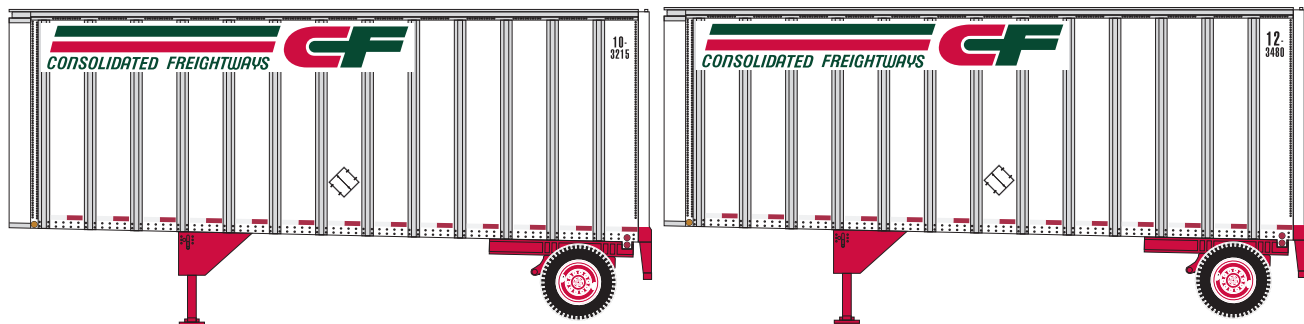

# 28' Trailer (2 pack)

Era: 1980s - now

- Fully assembled
  - Razor-sharp printing and painting
  - Interchangeable landing gear (raised or lowered)
  - **No dolly included** - these are specifically for TOFC and use on the Athearn 57' spine car
  - **These trailers are from the A-Line tooling**
- Asked for by modelers
  - Use with Athearn truck tractor

- \_\_\_ 91010 CF Version 1 #1 (2 pk) \$24.98
- \_\_\_ 91011 CF Version 1 #2 (2 pk) \$24.98

- \_\_\_ 91016 Roadway #1 smooth side (2 pk) \$24.98
- \_\_\_ 91017 Roadway #2 smooth side (2 pk) \$24.98

- \_\_\_ 91012 CF Version 2 #1 (2 pk) \$24.98
- \_\_\_ 91013 CF Version 2 #2 (2 pk) \$24.98