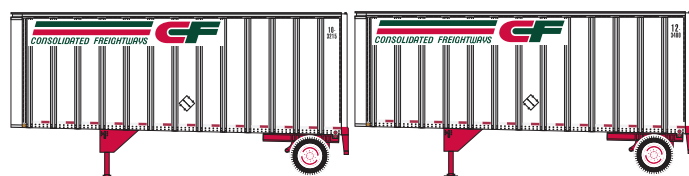

# 28' Trailer (2 pack)

Era: 1980s - now

- Fully assembled
  - Razor-sharp printing and painting
  - Interchangeable landing gear (raised or lowered)
  - **No dolly included** - these are specifically for TOFC and use on the Athearn 57' spine car
  - **These trailers are from the A-Line tooling**
- Asked for by modelers
  - Use with Athearn truck tractor

- \_\_\_ 91010 CF Version 1 #1 (2 pk) \$24.98
- \_\_\_ 91011 CF Version 1 #2 (2 pk) \$24.98

- \_\_\_ 91016 Roadway #1 smooth side (2 pk) \$24.98
- \_\_\_ 91017 Roadway #2 smooth side (2 pk) \$24.98

- \_\_\_ 91012 CF Version 2 #1 (2 pk) \$24.98
- \_\_\_ 91013 CF Version 2 #2 (2 pk) \$24.98