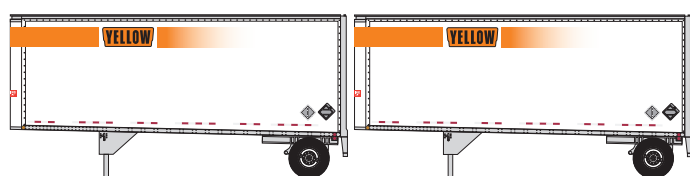

# 28' Trailer (2 pack)

Era: 1980s - now

- Fully assembled
  - Razor-sharp printing and painting
  - Interchangeable landing gear (raised or lowered)
  - **No dolly included** - these are specifically for TOFC and use on the Athearn 57' spine car
  - **These trailers are from the A-Line tooling**
- Asked for by modelers
  - Use with Athearn truck tractor

- \_\_\_ 91010 CF Version 1 #1 (2 pk) \$24.98
- \_\_\_ 91011 CF Version 1 #2 (2 pk) \$24.98

- \_\_\_ 91016 Roadway #1 smooth side (2 pk) \$24.98
- \_\_\_ 91017 Roadway #2 smooth side (2 pk) \$24.98

- \_\_\_ 91012 CF Version 2 #1 (2 pk) \$24.98
- \_\_\_ 91013 CF Version 2 #2 (2 pk) \$24.98

- \_\_\_ 91018 Yellow #1 (2 pk) \$24.98
- \_\_\_ 91019 Yellow #2 (2 pk) \$24.98

- \_\_\_ 91014 Roadway #1 rib side (2 pk) \$24.98
- \_\_\_ 91015 Roadway #2 rib side (2 pk) \$24.98

- \_\_\_ 91020 Owner Operator (2 pk) \$24.98