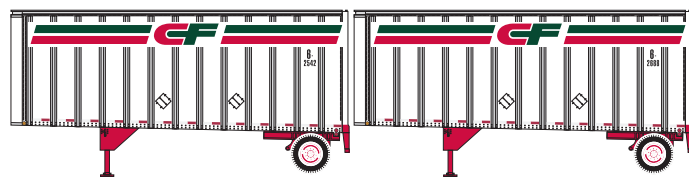

# 28' Trailer (2 pack)

Era: 1980s - now

- Fully assembled
  - Razor-sharp printing and painting
  - Interchangeable landing gear (raised or lowered)
  - **No dolly included** - these are specifically for TOFC and use on the Athearn 57' spine car
  - **These trailers are from the A-Line tooling**
- Asked for by modelers
  - Use with Athearn truck tractor

- \_\_\_ 91010 CF Version 1 #1 (2 pk) \$24.98
- \_\_\_ 91011 CF Version 1 #2 (2 pk) \$24.98

- \_\_\_ 91016 Roadway #1 smooth side (2 pk) \$24.98
- \_\_\_ 91017 Roadway #2 smooth side (2 pk) \$24.98

- \_\_\_ 91012 CF Version 2 #1 (2 pk) \$24.98
- \_\_\_ 91013 CF Version 2 #2 (2 pk) \$24.98