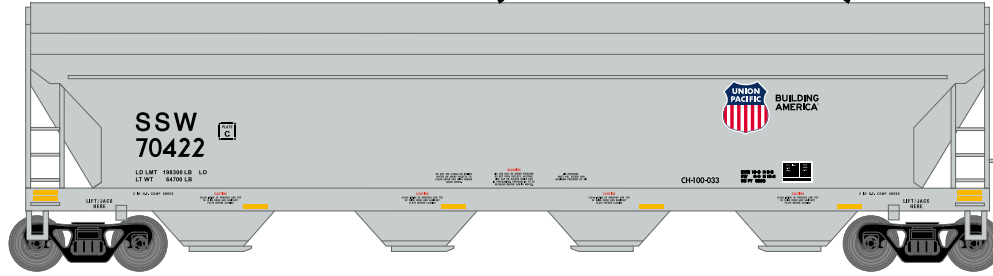

Cotton Belt* (UP Medallion)

RND15214	HO ACF Centerflow Hopper, SSW/UP Logo #70422
RND15215	HO ACF Centerflow Hopper, SSW/UP Logo #70436
RND15216	HO ACF Centerflow Hopper, SSW/UP Logo #70449