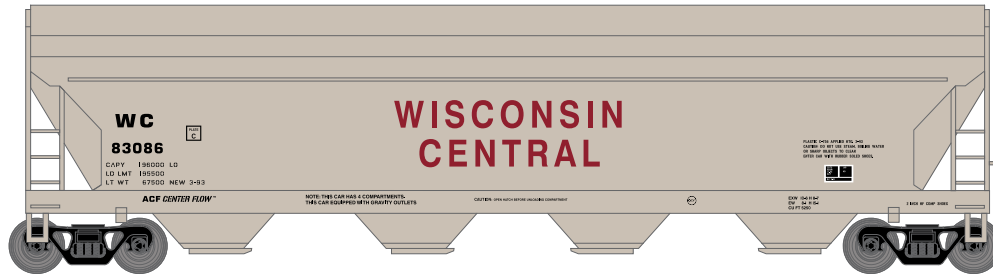

Wisconsin Central

RND15217	HO ACF Centerflow Hopper, WC #83086
RND15218	HO ACF Centerflow Hopper, WC #83105
RND15219	HO ACF Centerflow Hopper, WC #83127

$23.98 SRP

* Union Pacific Licensed Product

Visit Your Local Retailer | Visit www.athearn.com | Call 1.800.338.4639