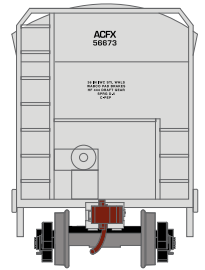

HO ACF 4-Bay Covered Hopper

Announced 12.30.16
Available for Backorder

ETA: November 2017

American Car & Foundry Leasing

Era: 1974+

RND15196 HO ACF Centerflow Hopper, ACFX/Honeymead #56965
RND15197 HO ACF Centerflow Hopper, ACFX/Honeymead #56977
RND15198 HO ACF Centerflow Hopper, ACFX/Honeymead #56981

Era: 1974+

RND15199 HO ACF Centerflow Hopper, ACFX/Wonder Bread #56673
RND15200 HO ACF Centerflow Hopper, ACFX/Wonder Bread #56674
RND15201 HO ACF Centerflow Hopper, ACFX/Wonder Bread #56675

Union Carbide

Era: 1967+

RND15202 HO ACF Centerflow Hopper, Union Carbide #55226
RND15203 HO ACF Centerflow Hopper, Union Carbide #55255
RND15204 HO ACF Centerflow Hopper, Union Carbide #55277

Continental Polymers

Era: 1982+

RND15205 HO ACF Centerflow Hopper, Continental Polymers #1001
RND15206 HO ACF Centerflow Hopper, Continental Polymers #2003
RND15207 HO ACF Centerflow Hopper, Continental Polymers #3004

$23.98SRP

Visit Your Local Retailer | Visit www.athearn.com | Call 1.800.338.4639