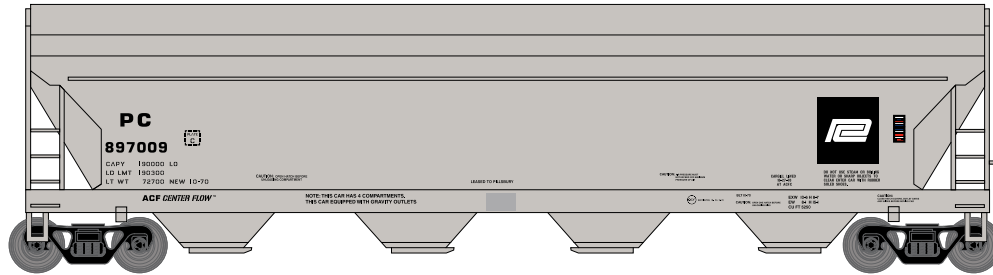

Penn Central

RND15211	HO ACF Centerflow Hopper, PC #897009
RND15212	HO ACF Centerflow Hopper, PC #897028
RND15213	HO ACF Centerflow Hopper, PC #897037