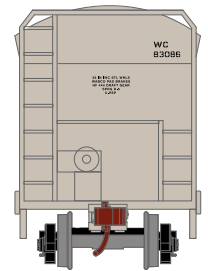

RND15217	HO ACF Centerflow Hopper, WC #83086
RND15218	HO ACF Centerflow Hopper, WC #83105
RND15219	HO ACF Centerflow Hopper, WC #83127

$23.98 SRP

* Union Pacific Licensed Product

Visit Your Local Retailer | Visit www.athearn.com | Call 1.800.338.4639