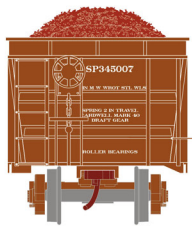

## Union Pacific\*

Era:2005+

ATH97737  
ATH97738  
ATH97739  
ATH97740

HO RTR 26' Ore Car Low Side w/Load, UP #396350  
HO RTR 26' Ore Car Low Side w/Load, UP #1 (4-PACK)  
HO RTR 26' Ore Car Low Side w/Load, UP #2 (4-PACK)  
HO RTR 26' Ore Car Low Side w/Load, UP #3 (4-PACK)

## Southern Pacific\*

Era:1968+

ATH97741  
ATH97742  
ATH97743  
ATH97744

HO RTR 26' Ore Car High Side w/Load, SP #345007  
HO RTR 26' Ore Car High Side w/Load, SP #1 (4-PACK)  
HO RTR 26' Ore Car High Side w/Load, SP #2 (4-PACK)  
HO RTR 26' Ore Car High Side w/Load, SP #3 (4-PACK)