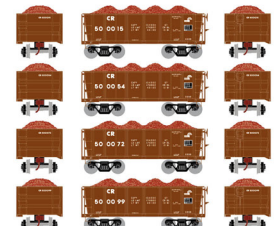

## Canadian Pacific

Era:1967+

ATH97683  
 ATH97684  
 ATH97685  
 ATH97686

HO RTR 26' Ore Car Low Side w/Load, CPR #376115  
 HO RTR 26' Ore Car Low Side w/Load, CPR #1 (4-PACK)  
 HO RTR 26' Ore Car Low Side w/Load, CPR #2 (4-PACK)  
 HO RTR 26' Ore Car Low Side w/Load, CPR #3 (4-PACK)

## Conrail

Era: Late 1970s+

ATH97687  
 ATH97688  
 ATH97689  
 ATH97690

HO RTR 26' Ore Car Low Side w/Load, CR #500009  
 HO RTR 26' Ore Car Low Side w/Load, CR #1 (4-PACK)  
 HO RTR 26' Ore Car Low Side w/Load, CR #2 (4-PACK)  
 HO RTR 26' Ore Car Low Side w/Load, CR #3 (4-PACK)

## Pennsylvania

Era:1960+

ATH97691  
 ATH97692  
 ATH97693  
 ATH97694

HO RTR 26' Ore Car Low Side w/Load, PRR #15014  
 HO RTR 26' Ore Car Low Side w/Load, PRR #1 (4-PACK)  
 HO RTR 26' Ore Car Low Side w/Load, PRR #2 (4-PACK)  
 HO RTR 26' Ore Car Low Side w/Load, PRR #3 (4-PACK)