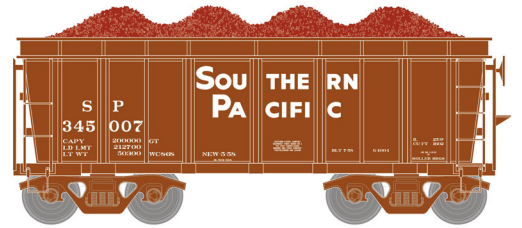

## Union Pacific\*

Era:2005+

ATH97737  
ATH97738  
ATH97739  
ATH97740

HO RTR 26' Ore Car Low Side w/Load, UP #396350  
HO RTR 26' Ore Car Low Side w/Load, UP #1 (4-PACK)  
HO RTR 26' Ore Car Low Side w/Load, UP #2 (4-PACK)  
HO RTR 26' Ore Car Low Side w/Load, UP #3 (4-PACK)

## Southern Pacific\*

Era:1968+

ATH97741  
ATH97742  
ATH97743  
ATH97744

HO RTR 26' Ore Car High Side w/Load, SP #345007  
HO RTR 26' Ore Car High Side w/Load, SP #1 (4-PACK)  
HO RTR 26' Ore Car High Side w/Load, SP #2 (4-PACK)  
HO RTR 26' Ore Car High Side w/Load, SP #3 (4-PACK)