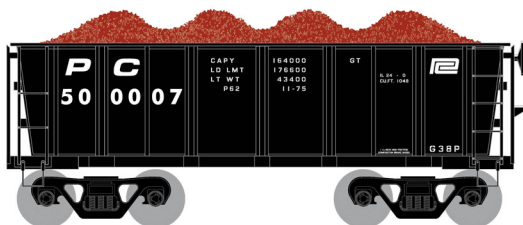

## Conrail

Era: Late 1970s+

ATH97687  
 ATH97688  
 ATH97689  
 ATH97690

HO RTR 26' Ore Car Low Side w/Load, CR #500009  
 HO RTR 26' Ore Car Low Side w/Load, CR #1 (4-PACK)  
 HO RTR 26' Ore Car Low Side w/Load, CR #2 (4-PACK)  
 HO RTR 26' Ore Car Low Side w/Load, CR #3 (4-PACK)

## Pennsylvania

Era:1960+

ATH97691  
 ATH97692  
 ATH97693  
 ATH97694

HO RTR 26' Ore Car Low Side w/Load, PRR #15014  
 HO RTR 26' Ore Car Low Side w/Load, PRR #1 (4-PACK)  
 HO RTR 26' Ore Car Low Side w/Load, PRR #2 (4-PACK)  
 HO RTR 26' Ore Car Low Side w/Load, PRR #3 (4-PACK)

## Penn Central

Era:1967+

ATH97695  
 ATH97696  
 ATH97697  
 ATH97698

HO RTR 26' Ore Car Low Side w/Load, PC #500007  
 HO RTR 26' Ore Car Low Side w/Load, PC #1 (4-PACK)  
 HO RTR 26' Ore Car Low Side w/Load, PC #2 (4-PACK)  
 HO RTR 26' Ore Car Low Side w/Load, PC #3 (4-PACK)