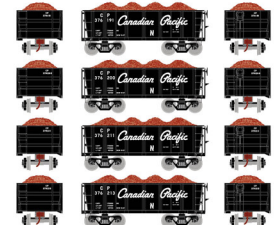

## Canadian Pacific

Era:1967+

ATH97683  
 ATH97684  
 ATH97685  
 ATH97686

HO RTR 26' Ore Car Low Side w/Load, CPR #376115  
 HO RTR 26' Ore Car Low Side w/Load, CPR #1 (4-PACK)  
 HO RTR 26' Ore Car Low Side w/Load, CPR #2 (4-PACK)  
 HO RTR 26' Ore Car Low Side w/Load, CPR #3 (4-PACK)

## Conrail

Era: Late 1970s+

ATH97687  
 ATH97688  
 ATH97689  
 ATH97690

HO RTR 26' Ore Car Low Side w/Load, CR #500009  
 HO RTR 26' Ore Car Low Side w/Load, CR #1 (4-PACK)  
 HO RTR 26' Ore Car Low Side w/Load, CR #2 (4-PACK)  
 HO RTR 26' Ore Car Low Side w/Load, CR #3 (4-PACK)