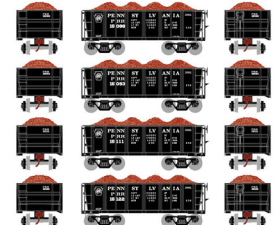

## Conrail

Era: Late 1970s+

ATH97687  
 ATH97688  
 ATH97689  
 ATH97690

HO RTR 26' Ore Car Low Side w/Load, CR #500009  
 HO RTR 26' Ore Car Low Side w/Load, CR #1 (4-PACK)  
 HO RTR 26' Ore Car Low Side w/Load, CR #2 (4-PACK)  
 HO RTR 26' Ore Car Low Side w/Load, CR #3 (4-PACK)

## Pennsylvania

Era:1960+

ATH97691  
 ATH97692  
 ATH97693  
 ATH97694

HO RTR 26' Ore Car Low Side w/Load, PRR #15014  
 HO RTR 26' Ore Car Low Side w/Load, PRR #1 (4-PACK)  
 HO RTR 26' Ore Car Low Side w/Load, PRR #2 (4-PACK)  
 HO RTR 26' Ore Car Low Side w/Load, PRR #3 (4-PACK)

## Penn Central

Era:1967+

ATH97695  
 ATH97696  
 ATH97697  
 ATH97698

HO RTR 26' Ore Car Low Side w/Load, PC #500007  
 HO RTR 26' Ore Car Low Side w/Load, PC #1 (4-PACK)  
 HO RTR 26' Ore Car Low Side w/Load, PC #2 (4-PACK)  
 HO RTR 26' Ore Car Low Side w/Load, PC #3 (4-PACK)