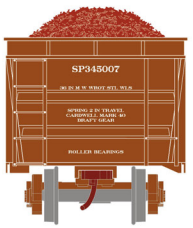

## Union Pacific\*

Era:2005+

ATH97737  
ATH97738  
ATH97739  
ATH97740

HO RTR 26' Ore Car Low Side w/Load, UP #396350  
HO RTR 26' Ore Car Low Side w/Load, UP #1 (4-PACK)  
HO RTR 26' Ore Car Low Side w/Load, UP #2 (4-PACK)  
HO RTR 26' Ore Car Low Side w/Load, UP #3 (4-PACK)

## Southern Pacific\*

Era:1968+

ATH97741  
ATH97742  
ATH97743  
ATH97744

HO RTR 26' Ore Car High Side w/Load, SP #345007  
HO RTR 26' Ore Car High Side w/Load, SP #1 (4-PACK)  
HO RTR 26' Ore Car High Side w/Load, SP #2 (4-PACK)  
HO RTR 26' Ore Car High Side w/Load, SP #3 (4-PACK)