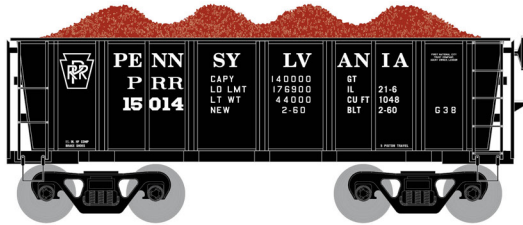

## Conrail

Era: Late 1970s+

ATH97687  
 ATH97688  
 ATH97689  
 ATH97690

HO RTR 26' Ore Car Low Side w/Load, CR #500009  
 HO RTR 26' Ore Car Low Side w/Load, CR #1 (4-PACK)  
 HO RTR 26' Ore Car Low Side w/Load, CR #2 (4-PACK)  
 HO RTR 26' Ore Car Low Side w/Load, CR #3 (4-PACK)

## Pennsylvania

Era:1960+

ATH97691  
 ATH97692  
 ATH97693  
 ATH97694

HO RTR 26' Ore Car Low Side w/Load, PRR #15014  
 HO RTR 26' Ore Car Low Side w/Load, PRR #1 (4-PACK)  
 HO RTR 26' Ore Car Low Side w/Load, PRR #2 (4-PACK)  
 HO RTR 26' Ore Car Low Side w/Load, PRR #3 (4-PACK)