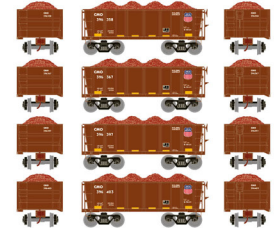

## Union Pacific\*

Era:2005+

ATH97737  
ATH97738  
ATH97739  
ATH97740

HO RTR 26' Ore Car Low Side w/Load, UP #396350  
HO RTR 26' Ore Car Low Side w/Load, UP #1 (4-PACK)  
HO RTR 26' Ore Car Low Side w/Load, UP #2 (4-PACK)  
HO RTR 26' Ore Car Low Side w/Load, UP #3 (4-PACK)

## Southern Pacific\*

Era:1968+

ATH97741  
ATH97742  
ATH97743  
ATH97744

HO RTR 26' Ore Car High Side w/Load, SP #345007  
HO RTR 26' Ore Car High Side w/Load, SP #1 (4-PACK)  
HO RTR 26' Ore Car High Side w/Load, SP #2 (4-PACK)  
HO RTR 26' Ore Car High Side w/Load, SP #3 (4-PACK)