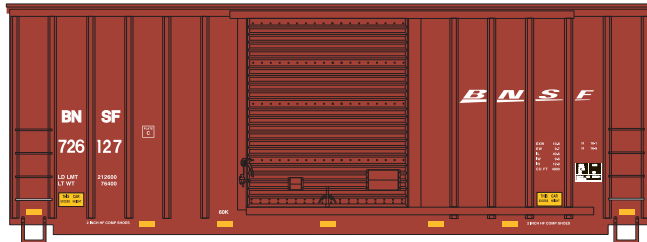

Announced: 12-21-10
Orders Due: 1-21-11
 ETA: July 2011

40' High Cube Box Car

- 76600 Burlington Northern #285286 \$18.98
- 76601 Burlington Northern #285309 \$18.98
- 76602 Burlington Northern #285312 \$18.98