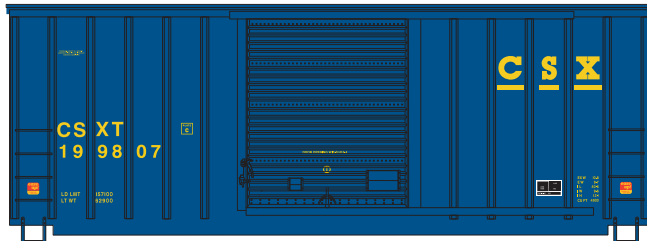

Announced: 12-21-10
Orders Due: 1-21-11
 ETA: July 2011

40' High Cube Box Car

- 76600 Burlington Northern #285286 \$18.98
- 76601 Burlington Northern #285309 \$18.98
- 76602 Burlington Northern #285312 \$18.98

- 76603 BNSF #726127 \$18.98
- 76604 BNSF #726135 \$18.98
- 76605 BNSF #726148 \$18.98

- 76606 CSX #199807 \$18.98
- 76607 CSX #199814 \$18.98
- 76608 CSX #199826 \$18.98

- 76609 Goldenwest Service #134009 \$18.98
- 76610 Goldenwest Service #134015 \$18.98
- 76611 Goldenwest Service #134124 \$18.98