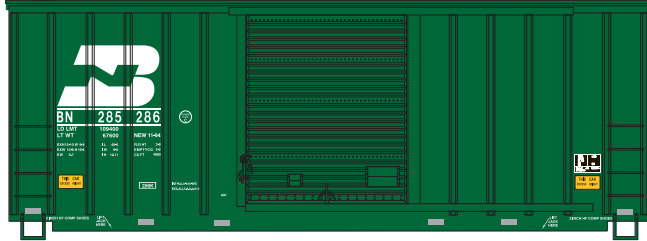

Announced: 12-21-10
Orders Due: 1-21-11
 ETA: July 2011

40' High Cube Box Car

- 76600 Burlington Northern #285286 \$18.98
- 76601 Burlington Northern #285309 \$18.98
- 76602 Burlington Northern #285312 \$18.98