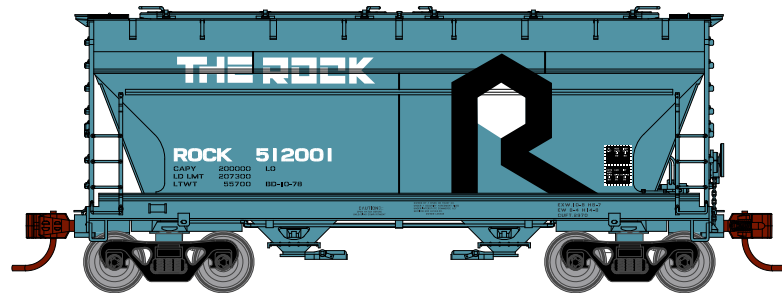

Rock Island

- ATH15498 HO RTR ACF 2970 Covered Hopper, RI #512001
- ATH15499 HO RTR ACF 2970 Covered Hopper, RI #512013
- ATH15500 HO RTR ACF 2970 Covered Hopper, RI #512018
- ATH15501 HO RTR ACF 2970 Covered Hopper, RI #512025

$39.98 SRP
HORIZON
H O B B Y

Visit Your Local Retailer | Visit www.athearn.com | Call 1.800.338.4639