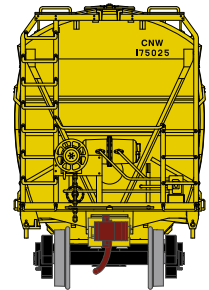

Chicago & North Western

- ATH15486 HO RTR ACF 2970 Covered Hopper, C&NW #175025
- ATH15487 HO RTR ACF 2970 Covered Hopper, C&NW #175147
- ATH15488 HO RTR ACF 2970 Covered Hopper, C&NW #175176
- ATH15489 HO RTR ACF 2970 Covered Hopper, C&NW #175290