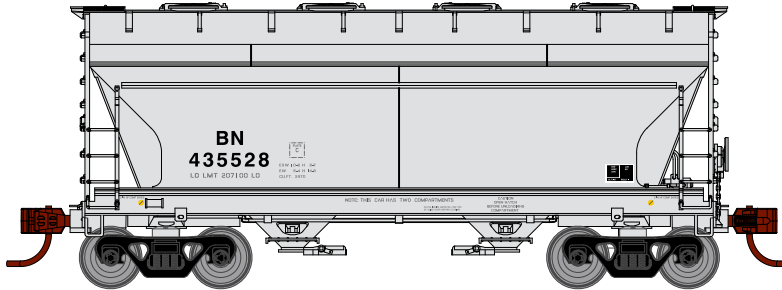

Burlington Northern

- ATH15482 HO RTR ACF 2970 Covered Hopper, BN #435528
- ATH15483 HO RTR ACF 2970 Covered Hopper, BN #435570
- ATH15484 HO RTR ACF 2970 Covered Hopper, BN #435928
- ATH15485 HO RTR ACF 2970 Covered Hopper, BN #435977