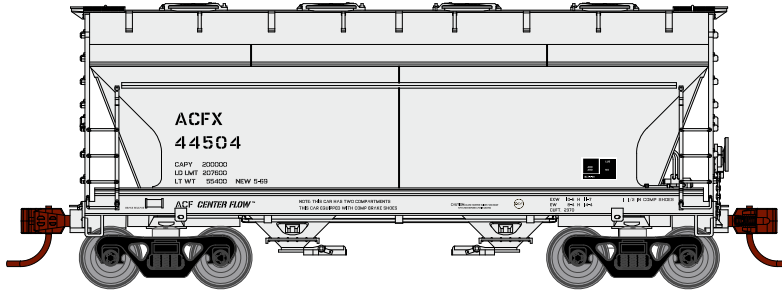

HO ACF 2970 Centerflow Hopper

Announced 09.30.16
Orders Due: 10.28.16

ETA: August 2017

ACF Leasing

- ATH15478 HO RTR ACF 2970 Covered Hopper, ACFX #44504
- ATH15479 HO RTR ACF 2970 Covered Hopper, ACFX #44522
- ATH15480 HO RTR ACF 2970 Covered Hopper, ACFX #44550
- ATH15481 HO RTR ACF 2970 Covered Hopper, ACFX #44576

PROTOTYPE INFORMATION:

The 2-bay covered hopper first entered service in the 1950s. The cars handle loads such as cement, sand and similar denser bulk commodities. In the 1960s, American Car and Foundry introduced the Centerflow design. The Centerflow relies on the car's rounded body to provide structural strength without the added weight of bracing, as well as making gravity unloading easier. This 2-bay car came in a 2,970-cubic foot capacity.