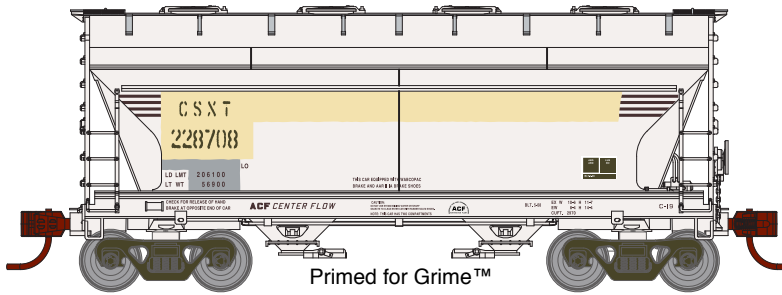

HO ACF 2970 Centerflow Hopper

Announced 09.30.16
Orders Due: 10.28.16

CSX

ETA: August 2017

- ATH15491 HO RTR ACF 2970 Covered Hopper, CSX #228708
- ATH15492 HO RTR ACF 2970 Covered Hopper, CSX #226692
- ATH15493 HO RTR ACF 2970 Covered Hopper, CSX #226699

Norfolk Southern