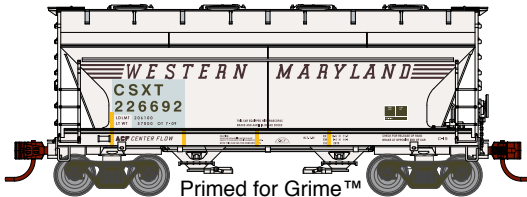

HO ACF 2970 Centerflow Hopper

Announced 09.30.16
Orders Due: 10.28.16

CSX

ETA: August 2017

- ATH15491 HO RTR ACF 2970 Covered Hopper, CSX #228708
- ATH15492 HO RTR ACF 2970 Covered Hopper, CSX #226692
- ATH15493 HO RTR ACF 2970 Covered Hopper, CSX #226699

Norfolk Southern