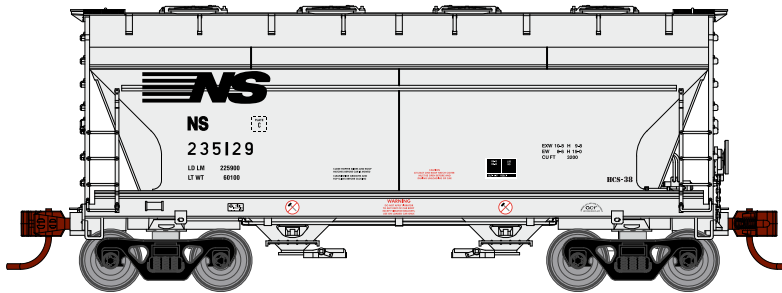

- ATH15494 HO RTR ACF 2970 Covered Hopper, NS #235129
- ATH15495 HO RTR ACF 2970 Covered Hopper, NS #235153
- ATH15496 HO RTR ACF 2970 Covered Hopper, NS #235160
- ATH15497 HO RTR ACF 2970 Covered Hopper, NS #235191