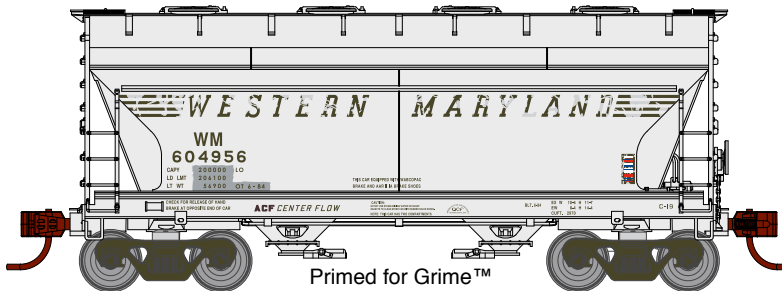

Western Maryland (1984 re-weigh)

- ATH15490 HO RTR ACF 2970 Covered Hopper, WM #604956

$39.98 SRP
HORIZON
H O B B Y

Visit Your Local Retailer | Visit www.athearn.com | Call 1.800.338.4639