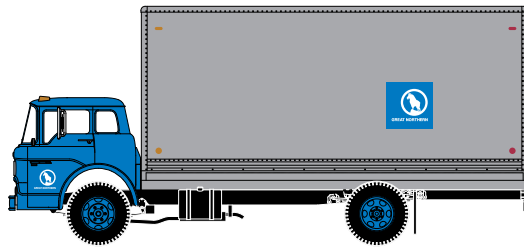

# Ford C Van

\_\_\_ 27652 Bekins \$19.98

\_\_\_ 27653 Great Northern (blue) \$19.98

\_\_\_ 27654 P.I.E. \$19.98

\_\_\_ 27655 Roadway \$19.98

\_\_\_ 27656 Southern Pacific \$19.98\*

Era: 1957 to present

- Clear window glazing
- Interior with separate steering wheel
- Many separately applied details
- Completely assembled
- Rubber tires
- New truck numbers on this production run