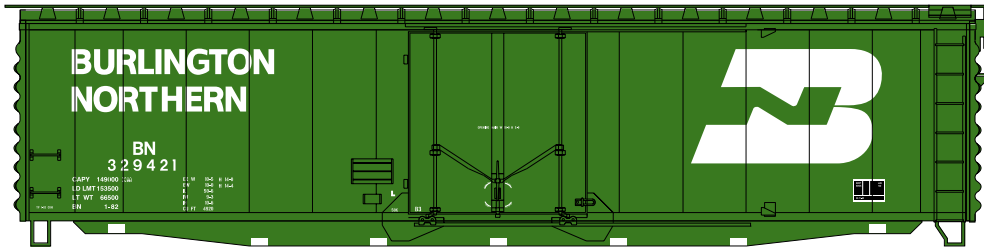

N-scale 50' PS-1 Plug Door Box

Announced 09.25.15
Orders Due: 10.23.15

Santa Fe

ETA: August 2016

- | | |
|----------|---|
| ATH24057 | N 50' PS-1 Single Plug Door Box Car, SF #5851 |
| ATH24058 | N 50' PS-1 Single Plug Door Box Car, SF #5857 |
| ATH24059 | N 50' PS-1 Single Plug Door Box Car, SF #5860 |

Burlington Northern

- | | |
|----------|---|
| ATH24060 | N 50' PS-1 Single Plug Door Box Car, BN #329421 |
| ATH24061 | N 50' PS-1 Single Plug Door Box Car, BN #329876 |
| ATH24062 | N 50' PS-1 Single Plug Door Box Car, BN #329995 |

All Road Names

MODEL FEATURES:

- Fully assembled and ready for your layout
- Razor sharp printing and painting
- Weighted for optimum performance
- McHenry scale knuckle spring couplers installed
- Machined 33" metal wheels
- Window packaging for easy viewing
- Interior plastic blister safely holds the model for convenient storage
- Minimum radius: 10"