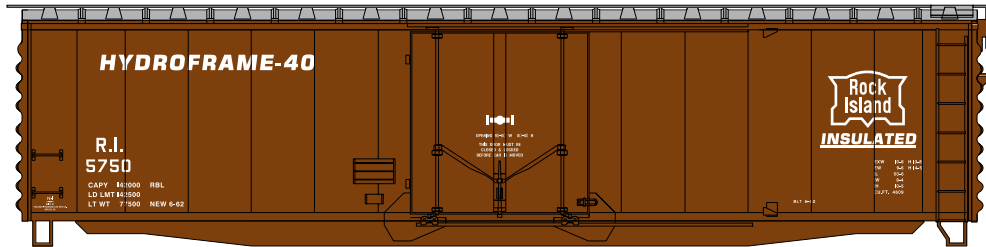

Rock Island*

- ATH24069 N 50' PS-1 Single Plug Door Box Car, RI #5750
- ATH24070 N 50' PS-1 Single Plug Door Box Car, RI #5759
- ATH24071 N 50' PS-1 Single Plug Door Box Car, RI #5772