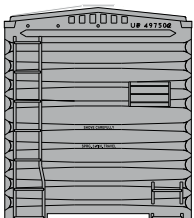

Union Pacific*

- ATH24072 N 50' PS-1 Single Plug Door Box Car, UP#497502
- ATH24073 N 50' PS-1 Single Plug Door Box Car, UP#497525
- ATH24074 N 50' PS-1 Single Plug Door Box Car, UP#497643

$19.98

Horizon Hobby, LLC • 800-535-5551 • fastserve.horizonhobby.com • www.athearn.com

* Union Pacific Licensed Product