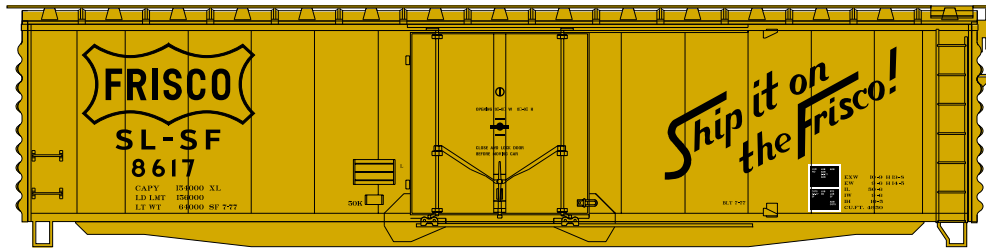

\$19.98

N-scale 50' PS-1 Plug Door Box

Announced 09.25.15
Orders Due: 10.23.15

Frisco

ETA: August 2016

- ATH24066 N 50' PS-1 Single Plug Door Box Car, Frisco #8617
- ATH24067 N 50' PS-1 Single Plug Door Box Car, Frisco #8620
- ATH24068 N 50' PS-1 Single Plug Door Box Car, Frisco #8622