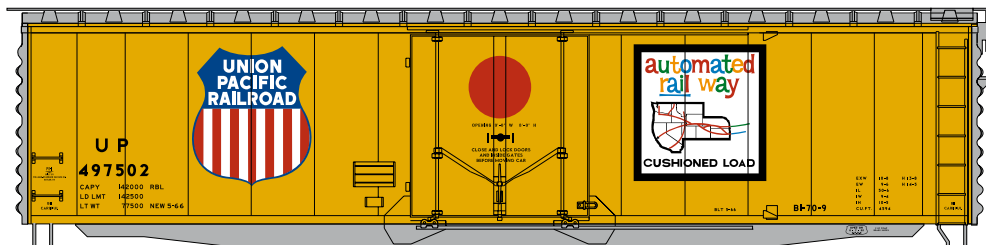

Union Pacific*

- ATH24072 N 50' PS-1 Single Plug Door Box Car, UP#497502
- ATH24073 N 50' PS-1 Single Plug Door Box Car, UP#497525
- ATH24074 N 50' PS-1 Single Plug Door Box Car, UP#497643

$19.98

Horizon Hobby, LLC • 800-535-5551 • fastserve.horizonhobby.com • www.athearn.com

* Union Pacific Licensed Product