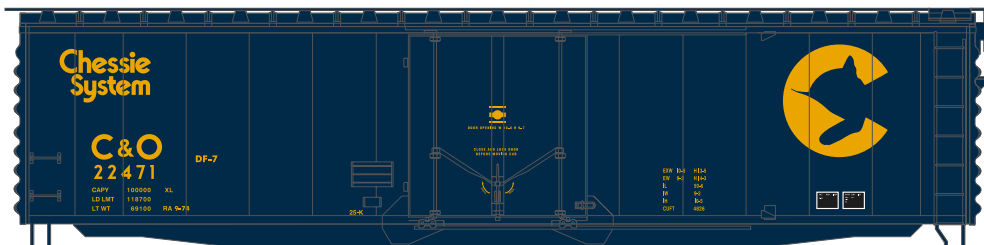

Chesapeake & Ohio

ATH24063	N 50' PS-1 Single Plug Door Box Car, C&O #22471
ATH24064	N 50' PS-1 Single Plug Door Box Car, C&O #22496
ATH24065	N 50' PS-1 Single Plug Door Box Car, C&O #22507

$19.98