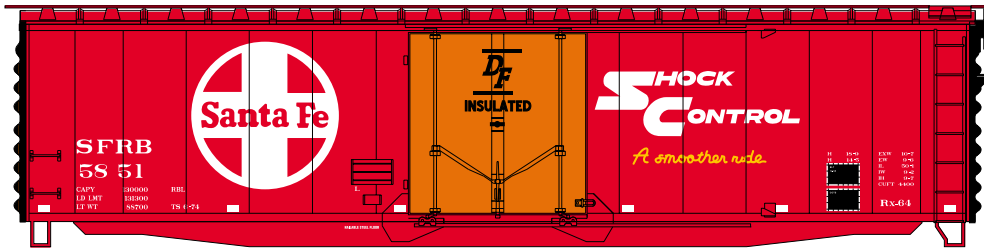

N-scale 50' PS-1 Plug Door Box

Announced 09.25.15
Orders Due: 10.23.15

Santa Fe

ETA: August 2016

- | | |
|----------|---|
| ATH24057 | N 50' PS-1 Single Plug Door Box Car, SF #5851 |
| ATH24058 | N 50' PS-1 Single Plug Door Box Car, SF #5857 |
| ATH24059 | N 50' PS-1 Single Plug Door Box Car, SF #5860 |

Burlington Northern

- | | |
|----------|---|
| ATH24060 | N 50' PS-1 Single Plug Door Box Car, BN #329421 |
| ATH24061 | N 50' PS-1 Single Plug Door Box Car, BN #329876 |
| ATH24062 | N 50' PS-1 Single Plug Door Box Car, BN #329995 |