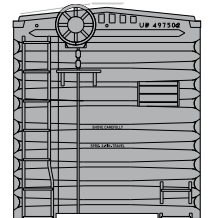

Union Pacific*

- ATH24072 N 50' PS-1 Single Plug Door Box Car, UP#497502
- ATH24073 N 50' PS-1 Single Plug Door Box Car, UP#497525
- ATH24074 N 50' PS-1 Single Plug Door Box Car, UP#497643

$19.98

Horizon Hobby, LLC • 800-535-5551 • fastserve.horizonhobby.com • www.athearn.com

* Union Pacific Licensed Product