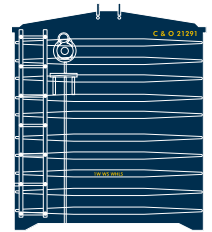

Chesapeake & Ohio

- RND14942 HO 50' Single Door Box, C&O #21291
- RND14943 HO 50' Single Door Box, C&O #21299
- RND14944 HO 50' Single Door Box, C&O #21303