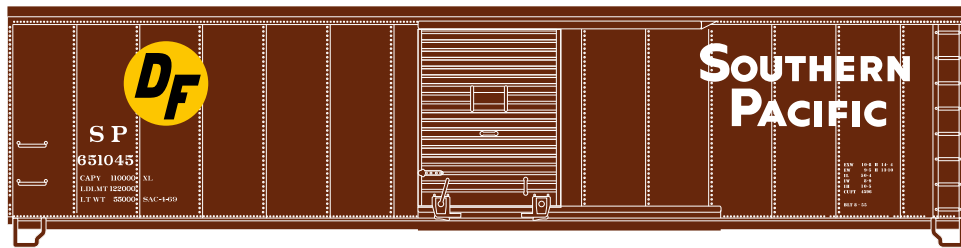

Southern Pacific*

- RND14951 HO 50' Single Door Box, SP #651045
- RND14952 HO 50' Single Door Box, SP #651889
- RND14953 HO 50' Single Door Box, SP #652107