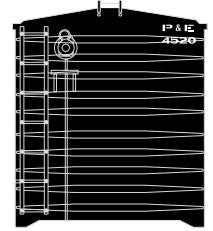

- RND14948 HO 50' Single Door Box, NYC/P&E #4520
- RND14949 HO 50' Single Door Box, NYC/P&E #4522
- RND14950 HO 50' Single Door Box, NYC/P&E #4528