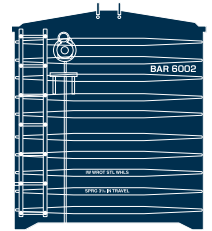

HO 50' Single Door Box Santa Fe

Announced 07.22.16
Available for Backorder

ETA: June 2017

- RND14936 HO 50' Single Door Box, SF #11996
- RND14937 HO 50' Single Door Box, SF #12055
- RND14938 HO 50' Single Door Box, SF #12136

Bangor & Aroostook

- RND14939 HO 50' Single Door Box, BAR #6002
- RND14940 HO 50' Single Door Box, BAR #6015
- RND14941 HO 50' Single Door Box, BAR #6029

Chesapeake & Ohio

- RND14942 HO 50' Single Door Box, C&O #21291
- RND14943 HO 50' Single Door Box, C&O #21299
- RND14944 HO 50' Single Door Box, C&O #21303