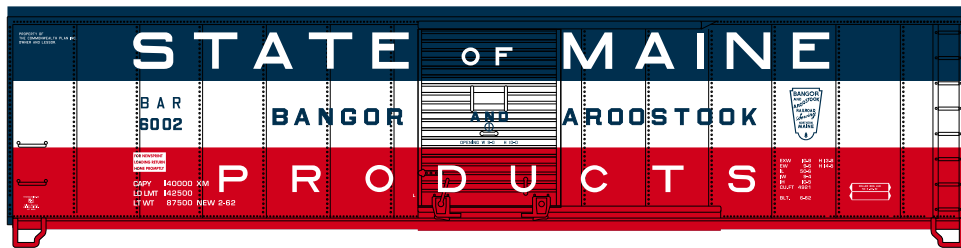

Bangor & Aroostook

- RND14939 HO 50' Single Door Box, BAR #6002
- RND14940 HO 50' Single Door Box, BAR #6015
- RND14941 HO 50' Single Door Box, BAR #6029