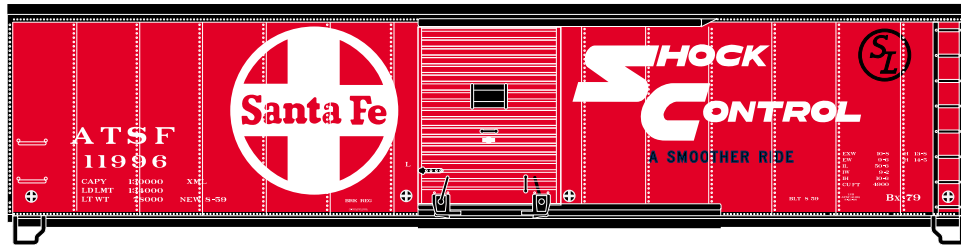

HO 50' Single Door Box Santa Fe

Announced 07.22.16
Available for Backorder

ETA: June 2017

- RND14936 HO 50' Single Door Box, SF #11996
- RND14937 HO 50' Single Door Box, SF #12055
- RND14938 HO 50' Single Door Box, SF #12136