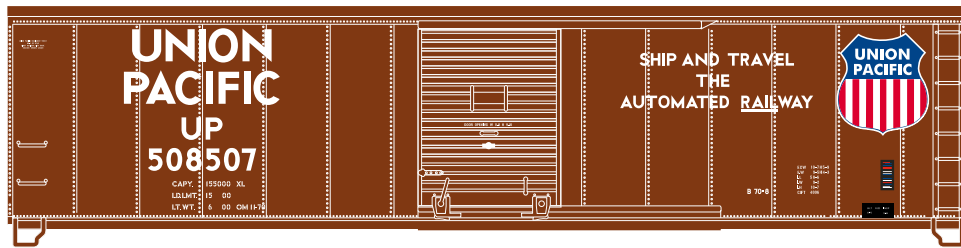

Union Pacific*

- RND14954 HO 50' Single Door Box, UP #508507
- RND14955 HO 50' Single Door Box, UP #508516
- RND14956 HO 50' Single Door Box, UP #508593