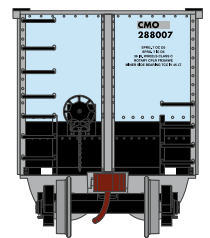

N Bethgon Coalporter w/Load, CRIX #40906
N Bethgon Coalporter w/Load, CRIX #1 (5)
N Bethgon Coalporter w/Load, CRIX #2 (5)

CSX Transportation

Era: 2000+

ATH24989
ATH24990
ATH24991

N Bethgon Coalporter w/Load, CSXT #397152
N Bethgon Coalporter w/Load, CSXT #1 (5)
N Bethgon Coalporter w/Load, CSXT #2 (5)

ATH24992
 ATH24993
 ATH24994

N Bethgon Coalporter w/Load, CWEX #1105
 N Bethgon Coalporter w/Load, CWEX #1 (5)
 N Bethgon Coalporter w/Load, CWEX #2 (5)

Norfolk Southern

Era: 2000+

ATH24995
 ATH24996
 ATH24997

N Bethgon Coalporter w/Load, NS #50914
 N Bethgon Coalporter w/Load, NS #1 (5)
 N Bethgon Coalporter w/Load, NS #2 (5)

Union Pacific*

Era: 2000+

ATH24998
 ATH24999
 ATH25000

N Bethgon Coalporter w/Load, UP #288007
 N Bethgon Coalporter w/Load, UP #1 (5)
 N Bethgon Coalporter w/Load, UP #2 (5)