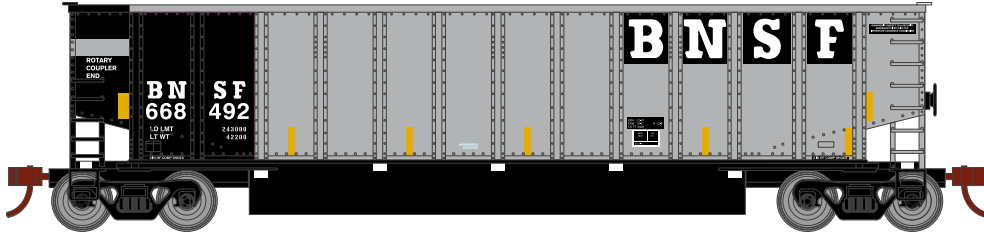

N Bethgon Coalporter Burlington Northern Santa Fe

Announced 12.29.15
Orders Due: 1.22.16
ETA: November 2016

Era: 2000+

ATH24980
ATH24981
ATH24982

N Bethgon Coalporter w/Load, BNSF #668492
N Bethgon Coalporter w/Load, BNSF #1 (5)
N Bethgon Coalporter w/Load, BNSF #2 (5)

Canadian National

Era: 2000+

ATH24983
ATH24984
ATH24985

N Bethgon Coalporter w/Load, CN #192010
N Bethgon Coalporter w/Load, CN #1 (5)
N Bethgon Coalporter w/Load, CN #2 (5)

Citicorp Railmark

Era: 2000+

ATH24986
ATH24987
ATH24988

N Bethgon Coalporter w/Load, CRIX #40906
N Bethgon Coalporter w/Load, CRIX #1 (5)
N Bethgon Coalporter w/Load, CRIX #2 (5)

CSX Transportation

Era: 2000+

ATH24989
ATH24990
ATH24991

N Bethgon Coalporter w/Load, CSXT #397152
N Bethgon Coalporter w/Load, CSXT #1 (5)
N Bethgon Coalporter w/Load, CSXT #2 (5)

All Road Names

MODEL FEATURES:

- Fully assembled and ready for your layout
- Razor sharp printing and painting
- Separate metal grab irons
- Weighted for optimum performance
- McHenry scale knuckle spring couplers installed
- Machined 36" metal wheels
- McHenry operating scale knuckle couplers
- Window packaging for easy viewing
- Interior plastic blister safely holds the model for convenient storage
- Minimum radius: 10"