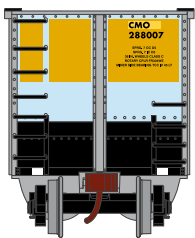

N Bethgon Coalporter w/Load, CRIX #40906
N Bethgon Coalporter w/Load, CRIX #1 (5)
N Bethgon Coalporter w/Load, CRIX #2 (5)

CSX Transportation

Era: 2000+

ATH24989
ATH24990
ATH24991

N Bethgon Coalporter w/Load, CSXT #397152
N Bethgon Coalporter w/Load, CSXT #1 (5)
N Bethgon Coalporter w/Load, CSXT #2 (5)

ATH24992
 ATH24993
 ATH24994

N Bethgon Coalporter w/Load, CWEX #1105
 N Bethgon Coalporter w/Load, CWEX #1 (5)
 N Bethgon Coalporter w/Load, CWEX #2 (5)

Norfolk Southern

Era: 2000+

ATH24995
 ATH24996
 ATH24997

N Bethgon Coalporter w/Load, NS #50914
 N Bethgon Coalporter w/Load, NS #1 (5)
 N Bethgon Coalporter w/Load, NS #2 (5)

Union Pacific*

Era: 2000+

ATH24998
 ATH24999
 ATH25000

N Bethgon Coalporter w/Load, UP #288007
 N Bethgon Coalporter w/Load, UP #1 (5)
 N Bethgon Coalporter w/Load, UP #2 (5)