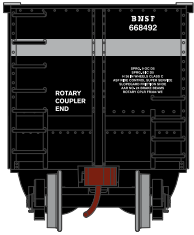

N Bethgon Coalporter Burlington Northern Santa Fe

Announced 12.29.15
Orders Due: 1.22.16
ETA: November 2016

Era: 2000+

ATH24980
ATH24981
ATH24982

N Bethgon Coalporter w/Load, BNSF #668492
N Bethgon Coalporter w/Load, BNSF #1 (5)
N Bethgon Coalporter w/Load, BNSF #2 (5)