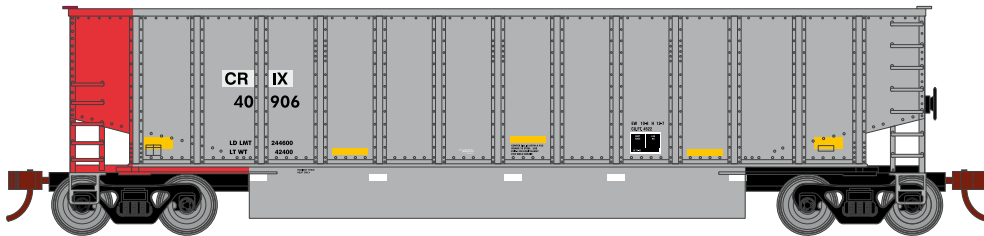

N Bethgon Coalporter Burlington Northern Santa Fe

Announced 12.29.15
Orders Due: 1.22.16
ETA: November 2016

Era: 2000+

ATH24980
ATH24981
ATH24982

N Bethgon Coalporter w/Load, BNSF #668492
N Bethgon Coalporter w/Load, BNSF #1 (5)
N Bethgon Coalporter w/Load, BNSF #2 (5)

Canadian National

Era: 2000+

ATH24983
ATH24984
ATH24985

N Bethgon Coalporter w/Load, CN #192010
N Bethgon Coalporter w/Load, CN #1 (5)
N Bethgon Coalporter w/Load, CN #2 (5)

Citicorp Railmark

Era: 2000+

ATH24986
ATH24987
ATH24988

N Bethgon Coalporter w/Load, CRIX #40906
N Bethgon Coalporter w/Load, CRIX #1 (5)
N Bethgon Coalporter w/Load, CRIX #2 (5)

CSX Transportation

Era: 2000+

ATH24989
ATH24990
ATH24991

N Bethgon Coalporter w/Load, CSXT #397152
N Bethgon Coalporter w/Load, CSXT #1 (5)
N Bethgon Coalporter w/Load, CSXT #2 (5)