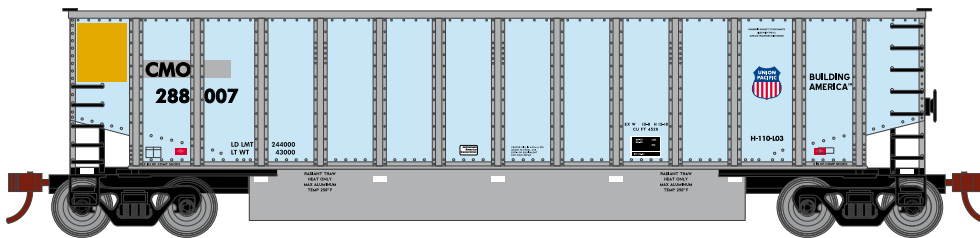

N Bethgon Coalporter Burlington Northern Santa Fe

Announced 12.29.15
Orders Due: 1.22.16
ETA: November 2016

Era: 2000+

ATH24980
ATH24981
ATH24982

N Bethgon Coalporter w/Load, BNSF #668492
N Bethgon Coalporter w/Load, BNSF #1 (5)
N Bethgon Coalporter w/Load, BNSF #2 (5)

ATH24992
 ATH24993
 ATH24994

N Bethgon Coalporter w/Load, CWEX #1105
 N Bethgon Coalporter w/Load, CWEX #1 (5)
 N Bethgon Coalporter w/Load, CWEX #2 (5)

Norfolk Southern

Era: 2000+

ATH24995
 ATH24996
 ATH24997

N Bethgon Coalporter w/Load, NS #50914
 N Bethgon Coalporter w/Load, NS #1 (5)
 N Bethgon Coalporter w/Load, NS #2 (5)

Union Pacific*

Era: 2000+

ATH24998
 ATH24999
 ATH25000

N Bethgon Coalporter w/Load, UP #288007
 N Bethgon Coalporter w/Load, UP #1 (5)
 N Bethgon Coalporter w/Load, UP #2 (5)