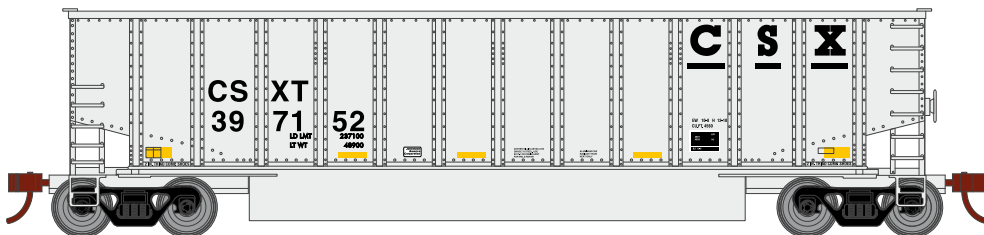

N Bethgon Coalporter Burlington Northern Santa Fe

Announced 12.29.15
Orders Due: 1.22.16
ETA: November 2016

Era: 2000+

ATH24980
ATH24981
ATH24982

N Bethgon Coalporter w/Load, BNSF #668492
N Bethgon Coalporter w/Load, BNSF #1 (5)
N Bethgon Coalporter w/Load, BNSF #2 (5)

Canadian National

Era: 2000+

ATH24983
ATH24984
ATH24985

N Bethgon Coalporter w/Load, CN #192010
N Bethgon Coalporter w/Load, CN #1 (5)
N Bethgon Coalporter w/Load, CN #2 (5)

Citicorp Railmark

Era: 2000+

ATH24986
ATH24987
ATH24988

N Bethgon Coalporter w/Load, CRIX #40906
N Bethgon Coalporter w/Load, CRIX #1 (5)
N Bethgon Coalporter w/Load, CRIX #2 (5)

CSX Transportation

Era: 2000+

ATH24989
ATH24990
ATH24991

N Bethgon Coalporter w/Load, CSXT #397152
N Bethgon Coalporter w/Load, CSXT #1 (5)
N Bethgon Coalporter w/Load, CSXT #2 (5)

All Road Names

MODEL FEATURES:

- Fully assembled and ready for your layout
- Razor sharp printing and painting
- Separate metal grab irons
- Weighted for optimum performance
- McHenry scale knuckle spring couplers installed
- Machined 36" metal wheels
- McHenry operating scale knuckle couplers
- Window packaging for easy viewing
- Interior plastic blister safely holds the model for convenient storage
- Minimum radius: 10"