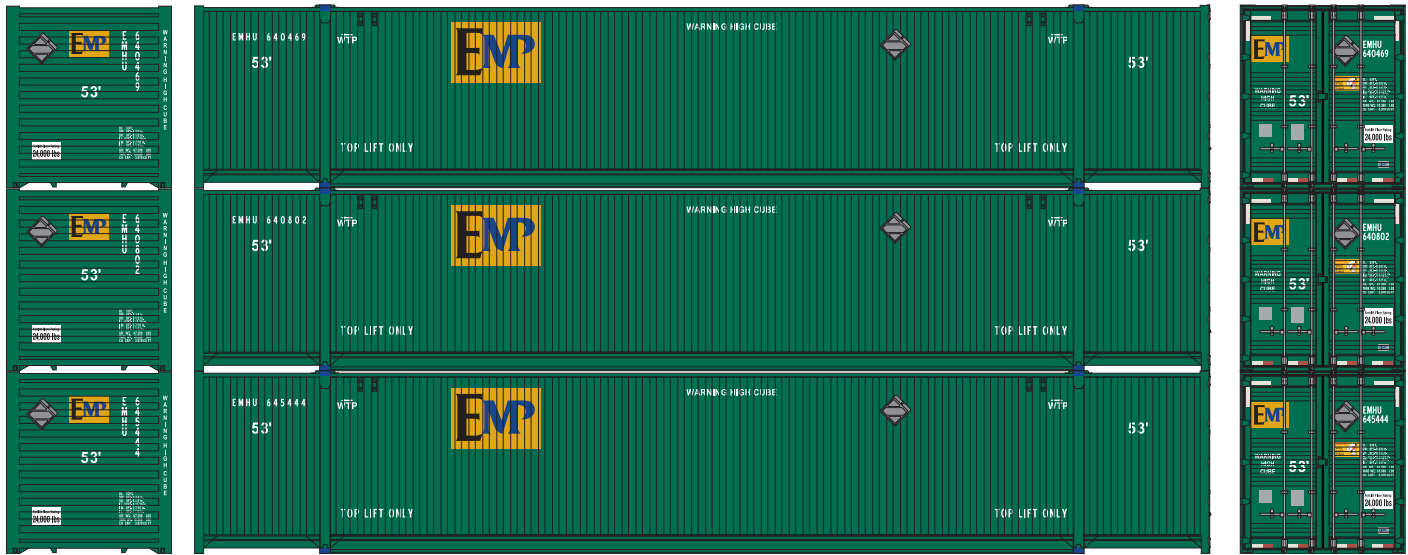

HO 53' CIMC Container 3 Pack

Announced: 04.25.14
Orders Due: 05.23.14

ETA: December 2014

EMP

ATH27984 #640469, 640802, 645444
ATH27985 #640764, 643727, 647989

ROADNAME FEATURES

- New roadname
- Etched metal placards