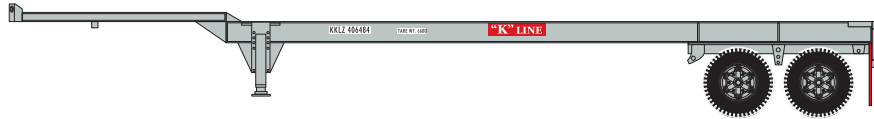

HO 40' Container Chassis 2-Pack

Announced: 02.27.15
Orders Due: 03.27.15

ETA: December 2015

Genstar

ATH27814 #GCEZ430637, #GCEZ425531

Hyundai

ATH27821 #HDMZ414491, #HDMZ412941

K-Line