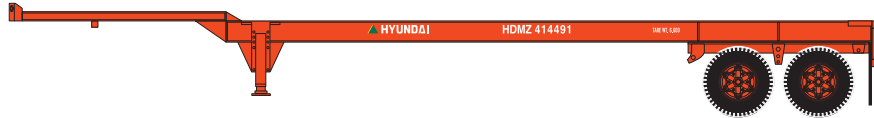

HO 40' Container Chassis 2-Pack

Announced: 02.27.15
Orders Due: 03.27.15

ETA: December 2015

Genstar

ATH27814 #GCEZ430637, #GCEZ425531

Hyundai

ATH27821 #HDMZ414491, #HDMZ412941

K-Line

ETA: December 2015

Flexi-Van

ATH27851 #FLXZ404591, #FLXZ408979

Maersk

ATH27853 #APMZ425233, #APMZ424817

MODEL FEATURES

- Fully assembled and ready to operate
- Includes raised and lowered landing gear
- Rubber tires
- Decorated Mud Flaps
- Contemporary paint schemes