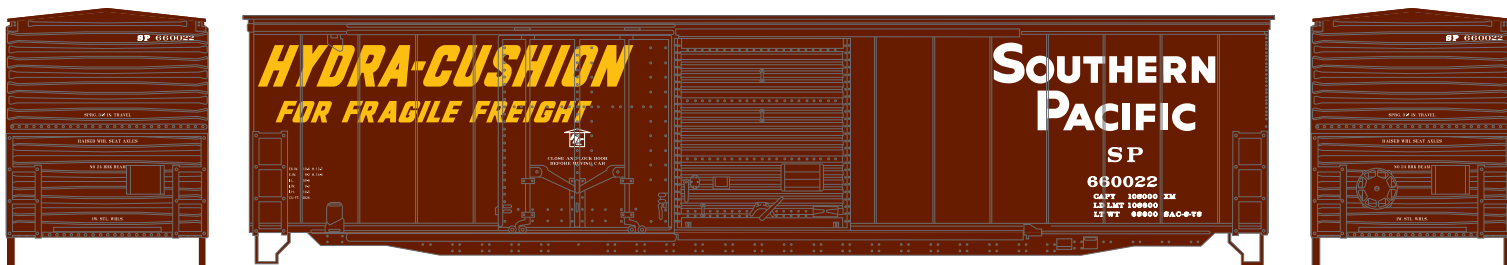

Southern Pacific*

Era: 1961+

ATH89525	#660022
ATH89526	#660035
ATH89527	#660047

* Union Pacific Licensed Product

$27.98

Visit Your Local Retailer | Visit www.athearn.com | Call 1.800.338.4639