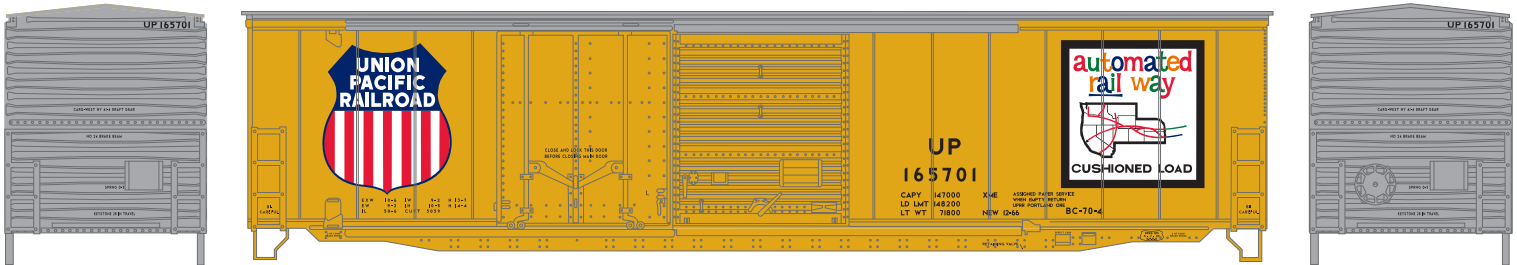

HO 50' Combination Door Box Car

Announced: 03.27.15
Orders Due: 04.24.15

ETA: January 2016

Union Pacific*

Era: 1966+

ATH89528
ATH89529
ATH89530

#165701
#165722
#165788

MODEL FEATURES

- Fully assembled and ready for your layout
- Razor sharp printing and painting
- Weighted for optimum performance
- Machined RP25 profile 33" metal wheels
- McHenry scale knuckle spring couplers installed

* Union Pacific Licensed Product

$27.98

Visit Your Local Retailer | Visit www.athearn.com | Call 1.800.338.4639