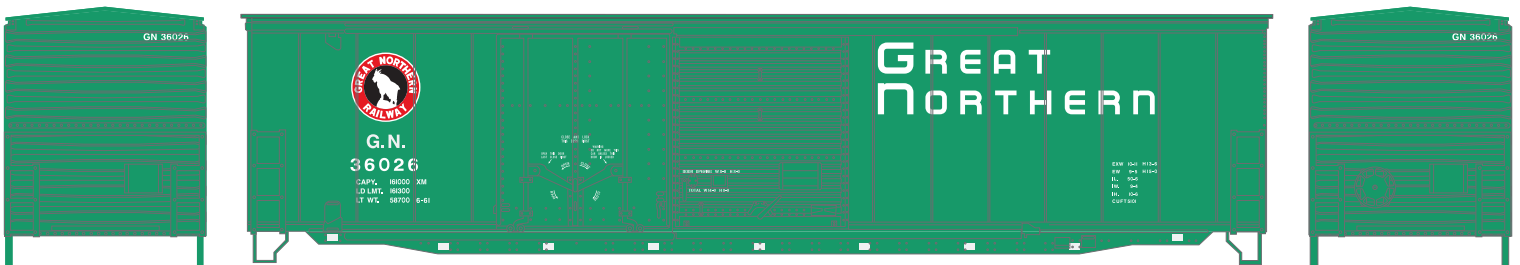

Great Northern

Era: 1961+

ATH89516 #36026
ATH89517 #36148
ATH89518 #36225

* Union Pacific Licensed Product

$27.98

Visit Your Local Retailer | Visit www.athearn.com | Call 1.800.338.4639