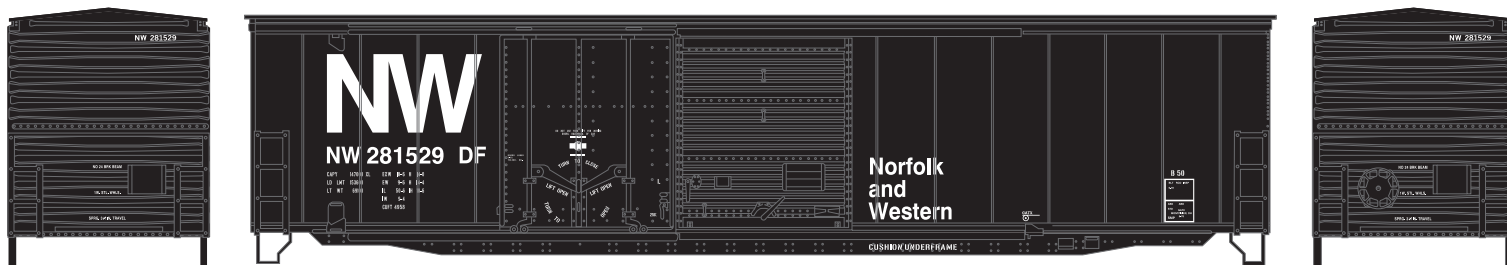

HO 50' Combination Door Box Car

Announced: 03.27.15
Orders Due: 04.24.15

ETA: January 2016

Norfolk & Western

Era: 1972+

ATH89519	#281529
ATH89520	#281583
ATH89521	#281617