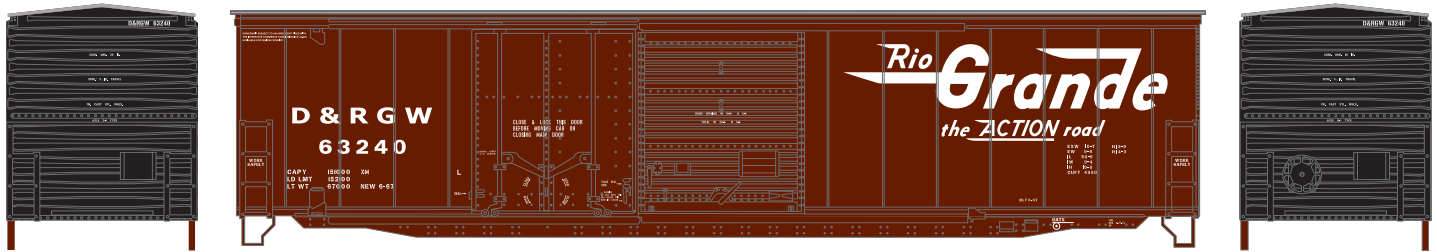

# HO 50' Combination Door Box Car

Announced: 03.27.15  
Orders Due: 04.24.15

ETA: January 2016

## Denver & Rio Grande Western\*

Era: 1967+

ATH89513 #63240  
ATH89514 #63295  
ATH89515 #63297