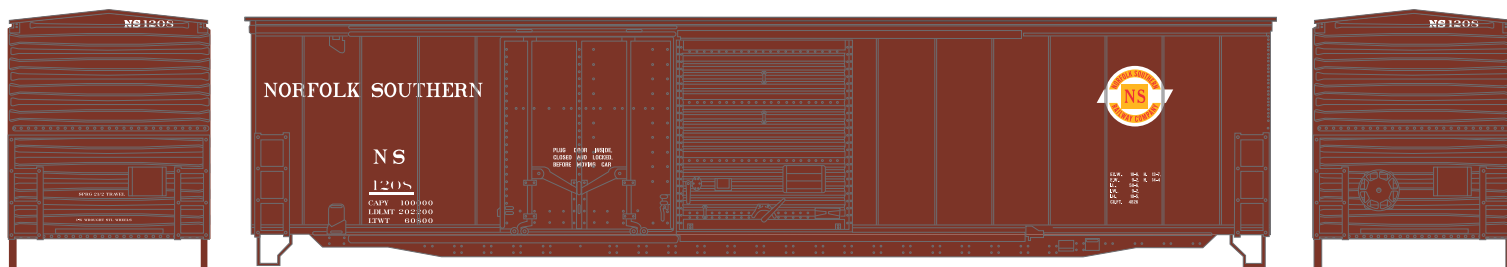

Norfolk Southern

Era: 1963+

ATH89522	#1208
ATH89523	#1274
ATH89524	#1442