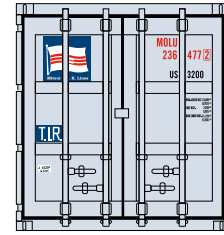

K-Line

ATH27838 HO RTR 20' Corrugated w/Panel Cont, K.Line (3)

Linea Mexicana

ATH27839 HO RTR 20' Corrugated w/Panel Cont, Linea Mexicana (3)

\$29.98 3-Pack SRP

Visit Your Local Retailer | Visit www.athearn.com | Call 1.800.338.4639

HO 20' Corrugated Container

Announced 08.26.16
Orders Due: 09.23.16

ETA: July 2017

Mitsui OSK Lines

ATH27840 HO RTR 20' Corrugated w/Panel Cont, Mitsui OSK Lines (3)

SSI Container Corp

ATH27841 HO RTR 20' Corrugated w/Panel Cont, SSI (3)