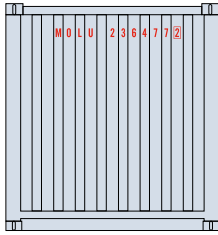

K-Line

ATH27838 HO RTR 20' Corrugated w/Panel Cont, K.Line (3)

Linea Mexicana

ATH27839 HO RTR 20' Corrugated w/Panel Cont, Linea Mexicana (3)

\$29.98 3-Pack SRP

Visit Your Local Retailer | Visit www.athearn.com | Call 1.800.338.4639

HO 20' Corrugated Container

Announced 08.26.16
Orders Due: 09.23.16

ETA: July 2017

Mitsui OSK Lines

ATH27840 HO RTR 20' Corrugated w/Panel Cont, Mitsui OSK Lines (3)

SSI Container Corp

ATH27841 HO RTR 20' Corrugated w/Panel Cont, SSI (3)