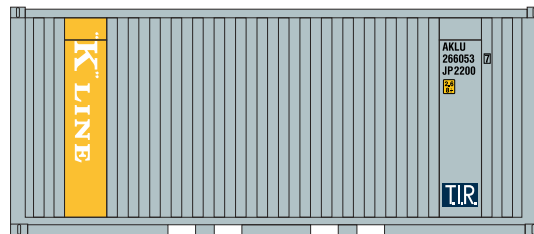

HO 20' Corrugated Container

Announced 08.26.16
Orders Due: 09.23.16

American President Lines

ETA: July 2017

ATH27800 HO RTR 20' Corrugated w/Panel Cont, APL (3)

Australia New Zealand

ATH27837 HO RTR 20' Corrugated w/Panel Cont, ANZ (3)

K-Line

ATH27838 HO RTR 20' Corrugated w/Panel Cont, K.Line (3)

Linea Mexicana

ATH27839 HO RTR 20' Corrugated w/Panel Cont, Linea Mexicana (3)

\$29.98 3-Pack SRP

Visit Your Local Retailer | Visit www.athearn.com | Call 1.800.338.4639