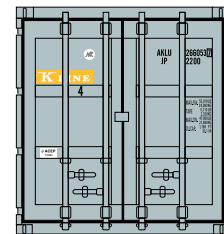

HO 20' Corrugated Container

Announced 08.26.16
Orders Due: 09.23.16

American President Lines

ETA: July 2017

ATH27800 HO RTR 20' Corrugated w/Panel Cont, APL (3)

Australia New Zealand

ATH27837 HO RTR 20' Corrugated w/Panel Cont, ANZ (3)

K-Line

ATH27838 HO RTR 20' Corrugated w/Panel Cont, K.Line (3)

Linea Mexicana

ATH27839 HO RTR 20' Corrugated w/Panel Cont, Linea Mexicana (3)

\$29.98 3-Pack SRP

Visit Your Local Retailer | Visit www.athearn.com | Call 1.800.338.4639