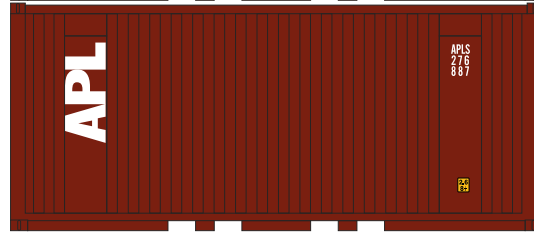

HO 20' Corrugated Container

Announced 08.26.16
Orders Due: 09.23.16

American President Lines

ETA: July 2017

ATH27800 HO RTR 20' Corrugated w/Panel Cont, APL (3)

Australia New Zealand

ATH27837 HO RTR 20' Corrugated w/Panel Cont, ANZ (3)

K-Line

ATH27838 HO RTR 20' Corrugated w/Panel Cont, K.Line (3)

Linea Mexicana

ATH27839 HO RTR 20' Corrugated w/Panel Cont, Linea Mexicana (3)

\$29.98 3-Pack SRP

Visit Your Local Retailer | Visit www.athearn.com | Call 1.800.338.4639