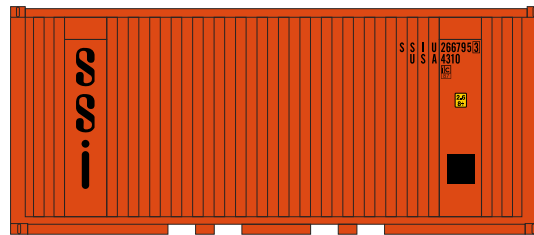

HO 20' Corrugated Container

Announced 08.26.16
Orders Due: 09.23.16

ETA: July 2017

Mitsui OSK Lines

ATH27840 HO RTR 20' Corrugated w/Panel Cont, Mitsui OSK Lines (3)

SSI Container Corp

ATH27841 HO RTR 20' Corrugated w/Panel Cont, SSI (3)

Waters Ag

ATH27874 HO RTR 20' Corrugated w/Panel Cont, Waters Ag (3)

All Road Names

MODEL FEATURES:

- Fully assembled and ready for your layout
- Razor sharp painting and printing
- Easily stackable
- Each container individually numbered