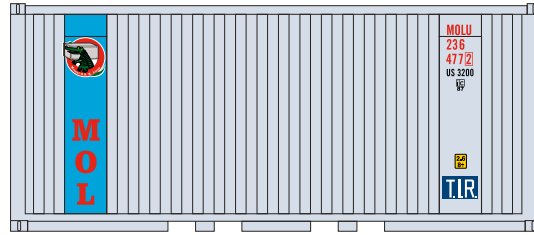

HO 20' Corrugated Container

Announced 08.26.16
Orders Due: 09.23.16

ETA: July 2017

Mitsui OSK Lines

ATH27840 HO RTR 20' Corrugated w/Panel Cont, Mitsui OSK Lines (3)