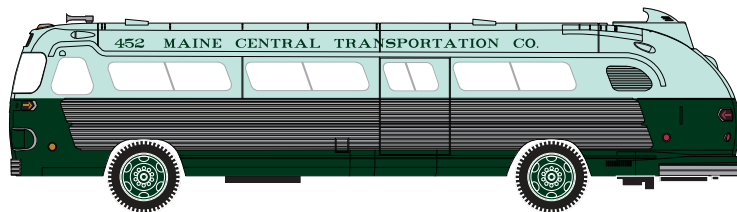

# Flexible Bus

- \_\_\_ 17359 Intercity - Charter \$19.98
- \_\_\_ 17360 Intercity - Memphis \$19.98

- \_\_\_ 17361 Kansas City Southern - Sallisaw \$19.98
- \_\_\_ 17362 Kansas City Southern - Kansas City \$19.98