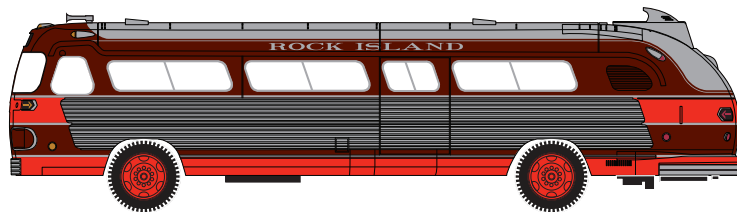

- ___ 17365 Rock Island - Peoria $19.98
- ___ 17366 Rock Island - Davenport $19.98

ERA: 1950 through 1960s

- All new tooling
- Clear molded windows
- Factory assembled with all detail parts applied
- Razor sharp printing and painting

Athearn Trains • 2883 East Spring Street • Suite 100 • Long Beach, CA • 90806
310-763-7140 • fax 310-763-7449 • www.athearn.com