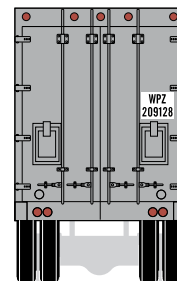

Western Pacific

ATH72530
ATH72531
ATH72532

HO RTR 40' Piggyback Trailer, Western Pacific #290128
HO RTR 40' Piggyback Trailer, Western Pacific #291053
HO RTR 40' Piggyback Trailer, Western Pacific #291088

MODEL FEATURES:

- Fully assembled and ready for your layout
- Razor sharp printing and painting
- Window packaging for easy viewing
- Interior plastic blister safely holds the model for convenient storage

$25.98

Visit Your Local Retailer | Visit www.athearn.com | Call 1.800.338.4639