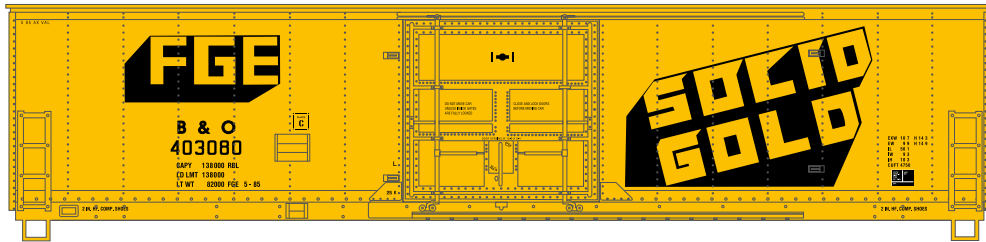

HO 50' Superior Plug Door Box

Announced 11.25.16
Orders Due: 12.30.16

ETA: October 2017

Fruit Growers Express / B&O

Era: 1985+

ATH85794	HO RTR 50' Superior Door Box, FGE/B&O #403080
ATH85795	HO RTR 50' Superior Door Box, FGE/B&O #403083
ATH85796	HO RTR 50' Superior Door Box, FGE/B&O #403086