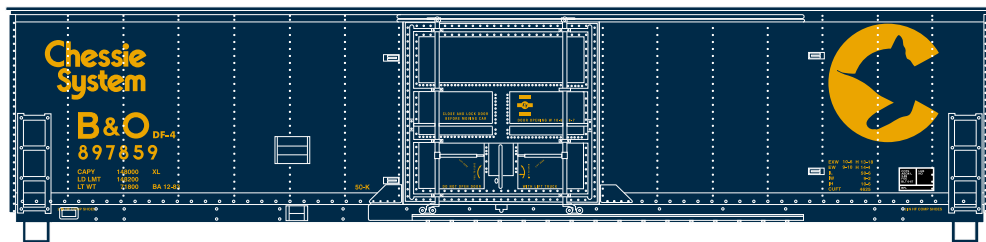

Chessie System

Era: 1983+

ATH85785	HO RTR 50' Superior Door Box, Chessie/C&O #897859
ATH85786	HO RTR 50' Superior Door Box, Chessie/C&O #897928
ATH85787	HO RTR 50' Superior Door Box, Chessie/C&O #897937