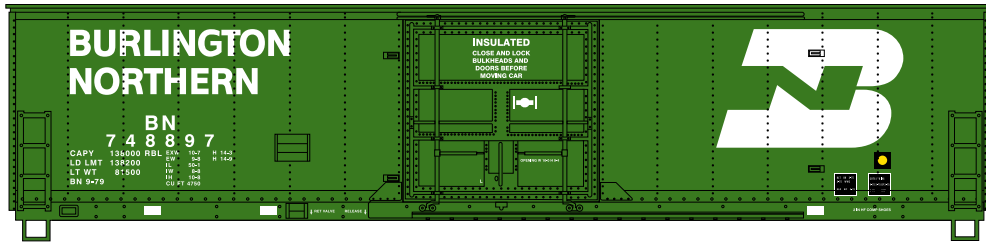

## Burlington Northern

Era: 1979+

ATH85782	HO RTR 50' Superior Door Box, BN #748897
ATH85783	HO RTR 50' Superior Door Box, BN #749016
ATH85784	HO RTR 50' Superior Door Box, BN #749172