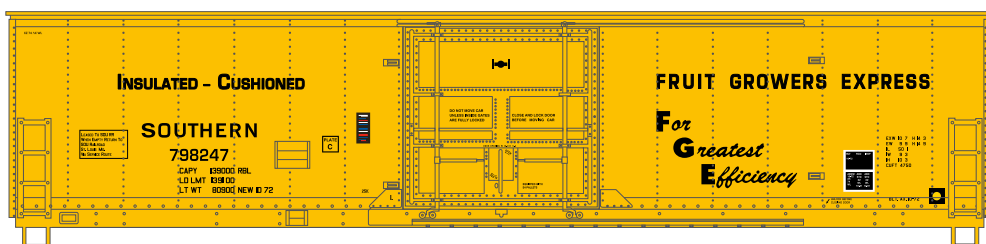

Fruit Growers Express / Southern

Era: 1972+

ATH85791	HO RTR 50' Superior Door Box, FGE/SOU #798247
ATH85792	HO RTR 50' Superior Door Box, FGE/SOU #798290
ATH85793	HO RTR 50' Superior Door Box, FGE/SOU #798362

$28.98SRP

Visit Your Local Retailer | Visit www.athearn.com | Call 1.800.338.4639