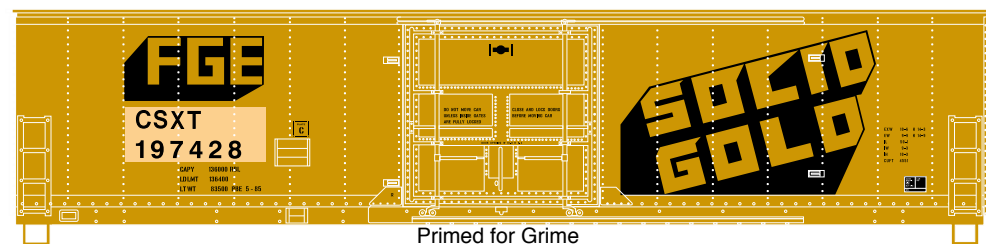

CSX (Ex-Fruit Growers Express)

Era: 1986+

ATH85788	HO RTR 50' Superior Door Box, CSX/Ex-FGE #197428
ATH85789	HO RTR 50' Superior Door Box, CSX/Ex-FGE #197431
ATH85790	HO RTR 50' Superior Door Box, CSX/Ex-FGE #197984