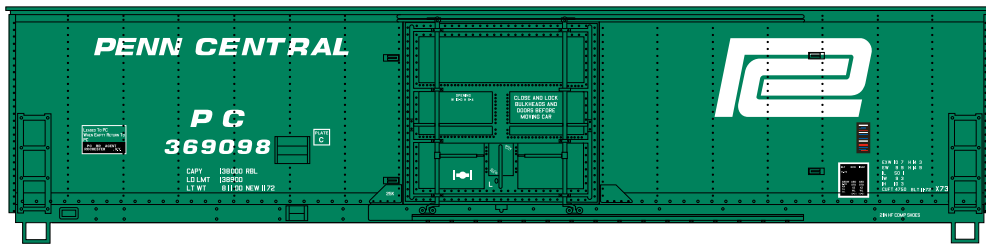

Penn Central

Era: 1972+

ATH85797	HO RTR 50' Superior Door Box, PC #369098
ATH85798	HO RTR 50' Superior Door Box, PC #369277
ATH85799	HO RTR 50' Superior Door Box, PC #369310

All Road Names

MODEL FEATURES:

- All models are representative of prototypical paint schemes
- 70-ton Roller Bearing trucks with 33" wheels
- Fully-assembled and ready to run out of the box
- Highly-detailed, injection-molded body
- Separately applied brake wheel and ladders
- Machined metal wheels
- Weighted for trouble free operation
- Wheels with RP25 contours operate on all popular brands of track
- Body mounted McHenry operating scale knuckle couplers
- Window packaging for easy viewing plus interior plastic blister safely holds the model for convenient storage
- Replacement parts available
- Minimum radius: 18"

$28.98SRP

Visit Your Local Retailer | Visit www.athearn.com | Call 1.800.338.4639