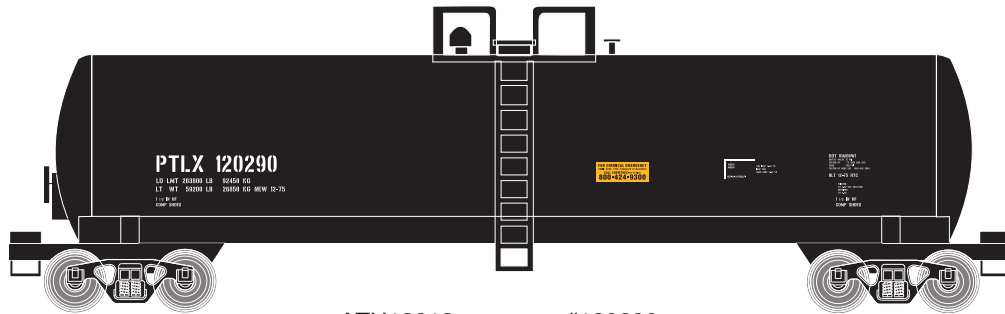

N 20,900 Gallon General Service Tank Car

Announced: 11.28.14
Orders Due: 12.26.14

ETA: August 2015

Dow Chemical

Era: 1990s+

ATH12209 #3877
ATH12210 #3880
ATH12211 #3882

General Electric Rail Services

Era: 1990s+

ATH12212 #120290
ATH12213 #120307
ATH12214 #120333

St. Louis - Southwestern*

Era: 1970s+

ATH12215 #55008
ATH12216 #55009
ATH12217 #55010

MODEL FEATURES

- Fully assembled and ready for your layout
- Screw mounted trucks for accurate tracking
- McHenry knuckle couplers installed
- Packed in a jewel case