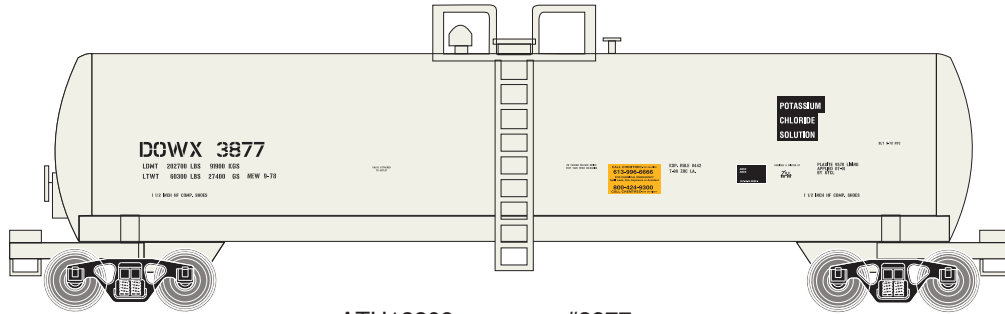

N 20,900 Gallon General Service Tank Car

Announced: 11.28.14
Orders Due: 12.26.14

ETA: August 2015

Dow Chemical

Era: 1990s+

ATH12209 #3877
ATH12210 #3880
ATH12211 #3882

General Electric Rail Services

Era: 1990s+

ATH12212 #120290
ATH12213 #120307
ATH12214 #120333

St. Louis - Southwestern*

Era: 1970s+

ATH12215 #55008
ATH12216 #55009
ATH12217 #55010

MODEL FEATURES

- Fully assembled and ready for your layout
- Screw mounted trucks for accurate tracking
- McHenry knuckle couplers installed
- Packed in a jewel case