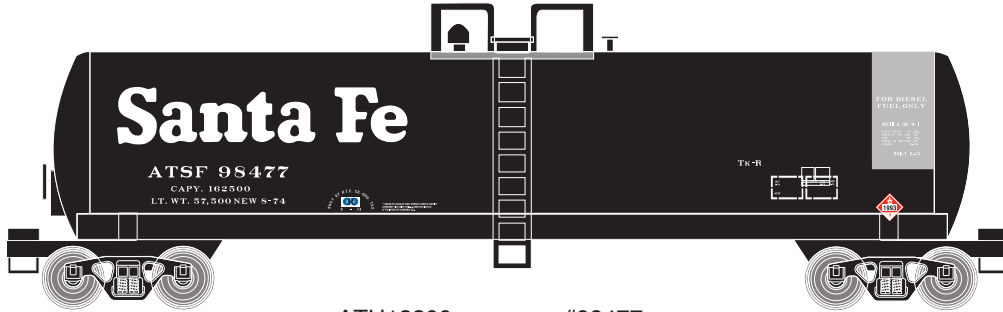

N 20,900 Gallon General Service Tank Car

Announced: 11.28.14
Orders Due: 12.26.14

ETA: August 2015

Santa Fe

Era: 1970s+

ATH12200 #98477
ATH12201 #98488
ATH12202 #98490

BNSF Railway

Era: 2005 +

N 20,900 Gallon General Service Tank Car

Announced: 11.28.14
Orders Due: 12.26.14

ETA: August 2015

Dow Chemical

Era: 1990s+

ATH12209 #3877
ATH12210 #3880
ATH12211 #3882

General Electric Rail Services

Era: 1990s+