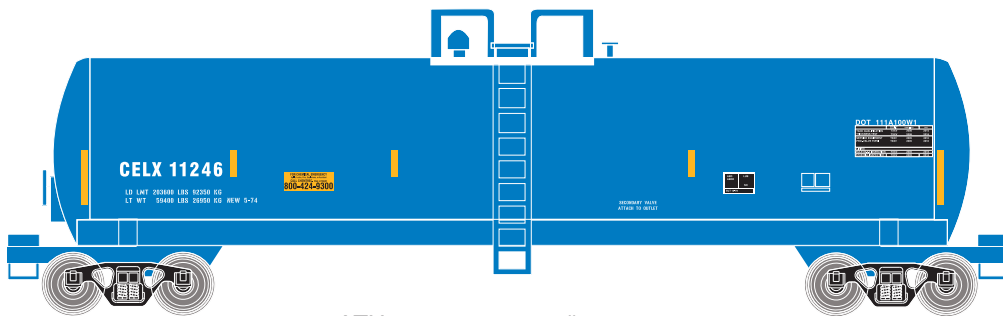

Celtran Incorporated

Era: 2005+

ATH12206 #11246
ATH12207 #11250
ATH12208 #11262

$23.98

Visit Your Local Retailer | Visit www.athearn.com | Call 1.800.338.4639