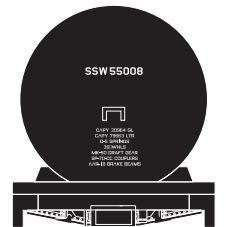

ATH12212 #120290
ATH12213 #120307
ATH12214 #120333

St. Louis - Southwestern*

Era: 1970s+

ATH12215 #55008
ATH12216 #55009
ATH12217 #55010

MODEL FEATURES

- Fully assembled and ready for your layout
- Screw mounted trucks for accurate tracking
- McHenry knuckle couplers installed
- Packed in a jewel case