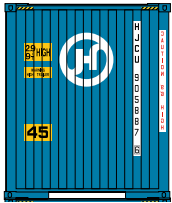

Hapag-Lloyd

ATH27767 HO RTR 45' Container, Hapag-Lloyd (3-PACK)

\$32.98 3-Pack SRP

Visit Your Local Retailer | Visit www.athearn.com | Call 1.800.338.4639

HO 45' Container Hyundai

Announced 09.30.16
Orders Due: 10.28.16

ETA: August 2017

ATH28860 HO RTR 45' Container, Hyundai (3-PACK)

Hanjin

ATH28864 HO RTR 45' Container, Hanjin (3-PACK)

All Road Names

MODEL FEATURES:

- Fully assembled and ready for your layout
- Razor sharp painting and printing
- Easily stackable
- Each container individually numbered