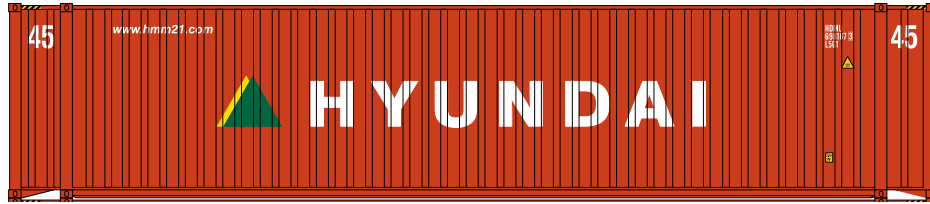

Hapag-Lloyd

ATH27767 HO RTR 45' Container, Hapag-Lloyd (3-PACK)

\$32.98 3-Pack SRP

Visit Your Local Retailer | Visit www.athearn.com | Call 1.800.338.4639

HO 45' Container Hyundai

Announced 09.30.16
Orders Due: 10.28.16

ETA: August 2017

ATH28860 HO RTR 45' Container, Hyundai (3-PACK)

Hanjin

ATH28864 HO RTR 45' Container, Hanjin (3-PACK)

All Road Names

MODEL FEATURES:

- Fully assembled and ready for your layout
- Razor sharp painting and printing
- Easily stackable
- Each container individually numbered