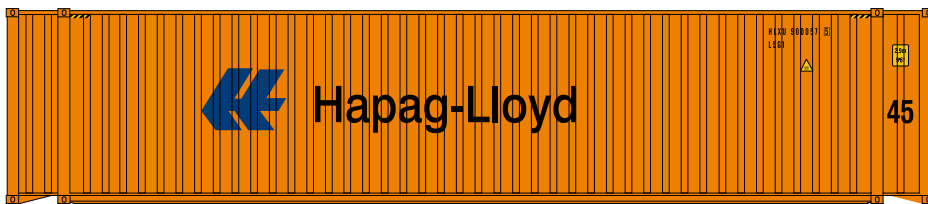

Hapag-Lloyd

ATH27767 HO RTR 45' Container, Hapag-Lloyd (3-PACK)

$32.98 3-Pack SRP

Visit Your Local Retailer | Visit www.athearn.com | Call 1.800.338.4639