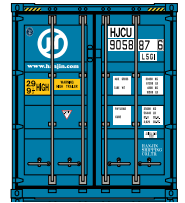

HO 45' Container Evergreen

Announced 09.30.16
Orders Due: 10.28.16

ETA: August 2017

ATH14281 HO RTR 45' Container, Evergreen(3-PACK)

K-Line

ATH14282 HO RTR 45' Container, K-Line(3-PACK)

Maersk

ATH14283 HO RTR 45' Container, Maersk(3-PACK)

Hapag-Lloyd

ATH27767 HO RTR 45' Container, Hapag-Lloyd (3-PACK)

\$32.98 3-Pack SRP

Visit Your Local Retailer | Visit www.athearn.com | Call 1.800.338.4639

HO 45' Container Hyundai

Announced 09.30.16
Orders Due: 10.28.16

ETA: August 2017

ATH28860 HO RTR 45' Container, Hyundai (3-PACK)

Hanjin

ATH28864 HO RTR 45' Container, Hanjin (3-PACK)

All Road Names

MODEL FEATURES:

- Fully assembled and ready for your layout
- Razor sharp painting and printing
- Easily stackable
- Each container individually numbered