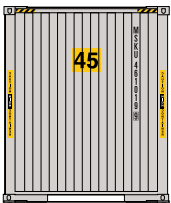

HO 45' Container Evergreen

Announced 09.30.16
Orders Due: 10.28.16

ETA: August 2017

ATH14281 HO RTR 45' Container, Evergreen(3-PACK)

K-Line

ATH14282 HO RTR 45' Container, K-Line(3-PACK)

Maersk

ATH14283 HO RTR 45' Container, Maersk(3-PACK)

Hapag-Lloyd

ATH27767 HO RTR 45' Container, Hapag-Lloyd (3-PACK)

\$32.98 3-Pack SRP

Visit Your Local Retailer | Visit www.athearn.com | Call 1.800.338.4639

HO 45' Container Hyundai

Announced 09.30.16
Orders Due: 10.28.16

ETA: August 2017

ATH28860 HO RTR 45' Container, Hyundai (3-PACK)

Hanjin

ATH28864 HO RTR 45' Container, Hanjin (3-PACK)

All Road Names

MODEL FEATURES:

- Fully assembled and ready for your layout
- Razor sharp painting and printing
- Easily stackable
- Each container individually numbered