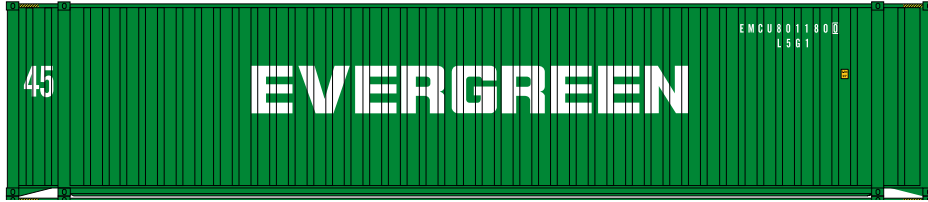

HO 45' Container Evergreen

Announced 09.30.16
Orders Due: 10.28.16

ETA: August 2017

ATH14281 HO RTR 45' Container, Evergreen(3-PACK)

K-Line

ATH14282 HO RTR 45' Container, K-Line(3-PACK)

Maersk

ATH14283 HO RTR 45' Container, Maersk(3-PACK)

Hapag-Lloyd

ATH27767 HO RTR 45' Container, Hapag-Lloyd (3-PACK)

\$32.98 3-Pack SRP

Visit Your Local Retailer | Visit www.athearn.com | Call 1.800.338.4639

HO 45' Container Hyundai

Announced 09.30.16
Orders Due: 10.28.16

ETA: August 2017

ATH28860 HO RTR 45' Container, Hyundai (3-PACK)

Hanjin

ATH28864 HO RTR 45' Container, Hanjin (3-PACK)

All Road Names

MODEL FEATURES:

- Fully assembled and ready for your layout
- Razor sharp painting and printing
- Easily stackable
- Each container individually numbered