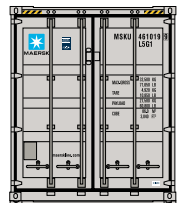

HO 45' Container Evergreen

Announced 09.30.16
Orders Due: 10.28.16

ETA: August 2017

ATH14281 HO RTR 45' Container, Evergreen(3-PACK)

K-Line

ATH14282 HO RTR 45' Container, K-Line(3-PACK)

Maersk

ATH14283 HO RTR 45' Container, Maersk(3-PACK)