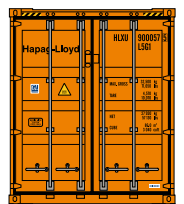

HO 45' Container Evergreen

Announced 09.30.16
Orders Due: 10.28.16

ETA: August 2017

ATH14281 HO RTR 45' Container, Evergreen(3-PACK)

K-Line

ATH14282 HO RTR 45' Container, K-Line(3-PACK)

Maersk

ATH14283 HO RTR 45' Container, Maersk(3-PACK)

Hapag-Lloyd

ATH27767 HO RTR 45' Container, Hapag-Lloyd (3-PACK)

\$32.98 3-Pack SRP

Visit Your Local Retailer | Visit www.athearn.com | Call 1.800.338.4639

HO 45' Container Hyundai

Announced 09.30.16
Orders Due: 10.28.16