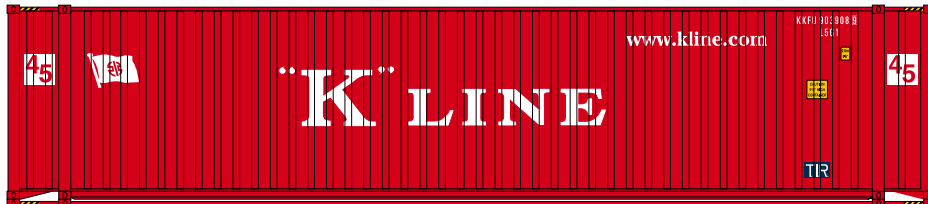

HO 45' Container Evergreen

Announced 09.30.16
Orders Due: 10.28.16

ETA: August 2017

ATH14281 HO RTR 45' Container, Evergreen(3-PACK)

K-Line

ATH14282 HO RTR 45' Container, K-Line(3-PACK)

Maersk

ATH14283 HO RTR 45' Container, Maersk(3-PACK)

Hapag-Lloyd

ATH27767 HO RTR 45' Container, Hapag-Lloyd (3-PACK)

\$32.98 3-Pack SRP

Visit Your Local Retailer | Visit www.athearn.com | Call 1.800.338.4639

HO 45' Container Hyundai

Announced 09.30.16
Orders Due: 10.28.16

ETA: August 2017

ATH28860 HO RTR 45' Container, Hyundai (3-PACK)

Hanjin

ATH28864 HO RTR 45' Container, Hanjin (3-PACK)

All Road Names

MODEL FEATURES:

- Fully assembled and ready for your layout
- Razor sharp painting and printing
- Easily stackable
- Each container individually numbered