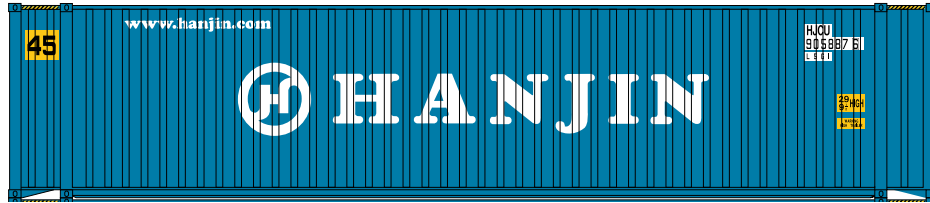

Hapag-Lloyd

ATH27767 HO RTR 45' Container, Hapag-Lloyd (3-PACK)

\$32.98 3-Pack SRP

Visit Your Local Retailer | Visit www.athearn.com | Call 1.800.338.4639

HO 45' Container Hyundai

Announced 09.30.16
Orders Due: 10.28.16

ETA: August 2017

ATH28860 HO RTR 45' Container, Hyundai (3-PACK)

Hanjin

ATH28864 HO RTR 45' Container, Hanjin (3-PACK)

All Road Names

MODEL FEATURES:

- Fully assembled and ready for your layout
- Razor sharp painting and printing
- Easily stackable
- Each container individually numbered