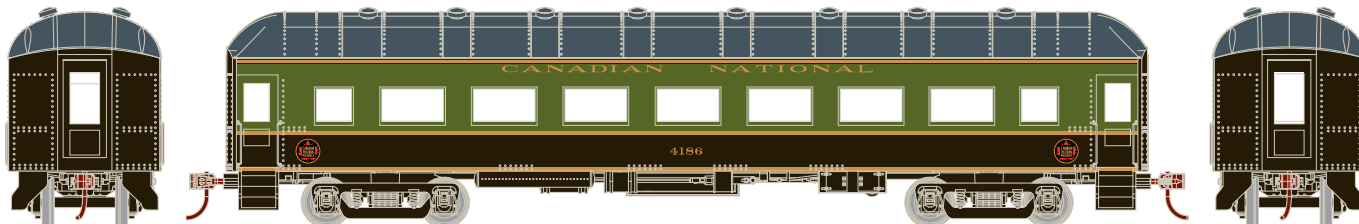

ARCH ROOF COACH

___ 86585 CANADIAN NATIONAL #4186 \$44.98
 ___ 86605 CANADIAN NATIONAL #4193 \$44.98

___ 86586 ILLINOIS CENTRAL #2111 \$44.98
 ___ 86606 ILLINOIS CENTRAL #2121 \$44.98

___ 86587 PENNSYLVANIA #313 \$44.98
 ___ 86607 PENNSYLVANIA #336 \$44.98

___ 86588 ROCK ISLAND #3033 \$44.98
 ___ 86608 ROCK ISLAND #3036 \$44.98

ERA: 1930S TO 1950S
 WITH THE MODEL DIE CASTING TOOLING AS THE FOUNDATION, WE HAVE MADE EXTENSIVE UP-GRADERS TO BRING YOU THESE FINE MODELS.

- NEW STIRRUP STEPS
- FULLY ASSEMBLED
- SEPARATE GRAB IRONS
- WEIGHTED FOR OPTIMUM PERFORMANCE
- MCHENRY® SCALE KNUCKLE SPRING COUPLERS
- 2 OR 3-AXLE TRUCKS, PER PROTOTYPE
- RAZOR SHARP PAINT AND PRINTING
- REMOVABLE ROOF-HELD WITH MAGNETS
- MACHINED 33" METAL RP25 PROFILE WHEELS
- WINDOW GLAZING
- VESTIBULE PARTITIONS