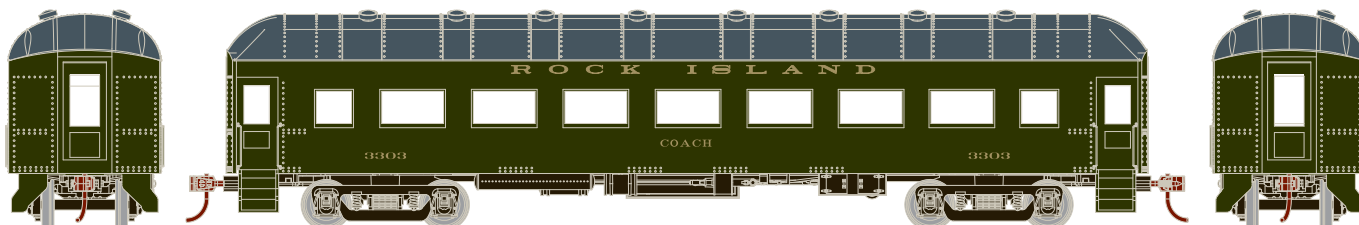

ARCH ROOF COACH

___ 86585 CANADIAN NATIONAL #4186 \$44.98
 ___ 86605 CANADIAN NATIONAL #4193 \$44.98

___ 86586 ILLINOIS CENTRAL #2111 \$44.98
 ___ 86606 ILLINOIS CENTRAL #2121 \$44.98

___ 86587 PENNSYLVANIA #313 \$44.98
 ___ 86607 PENNSYLVANIA #336 \$44.98

___ 86588 ROCK ISLAND #3033 \$44.98
 ___ 86608 ROCK ISLAND #3036 \$44.98

ERA: 1930S TO 1950S
 WITH THE MODEL DIE CASTING TOOLING AS THE FOUNDATION, WE HAVE MADE EXTENSIVE UP-GRADERS TO BRING YOU THESE FINE MODELS.

- NEW STIRRUP STEPS
- FULLY ASSEMBLED
- SEPARATE GRAB IRONS
- WEIGHTED FOR OPTIMUM PERFORMANCE
- MCHENRY® SCALE KNUCKLE SPRING COUPLERS
- 2 OR 3-AXLE TRUCKS, PER PROTOTYPE
- RAZOR SHARP PAINT AND PRINTING
- REMOVABLE ROOF-HELD WITH MAGNETS
- MACHINED 33" METAL RP25 PROFILE WHEELS
- WINDOW GLAZING
- VESTIBULE PARTITIONS