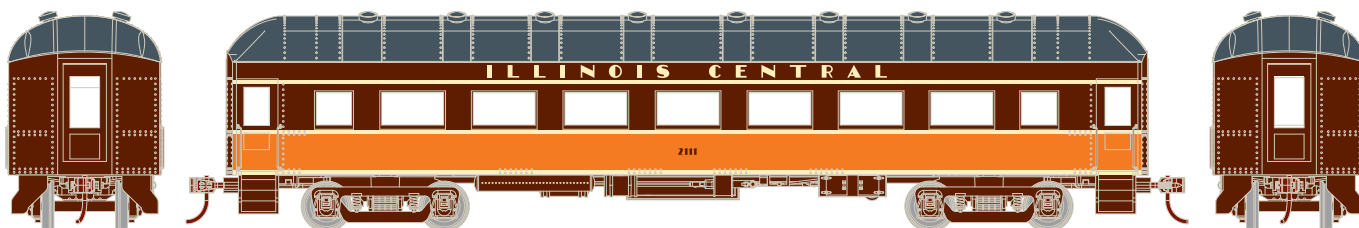

ARCH ROOF COACH

___ 86585 CANADIAN NATIONAL #4186 \$44.98
 ___ 86605 CANADIAN NATIONAL #4193 \$44.98

___ 86586 ILLINOIS CENTRAL #2111 \$44.98
 ___ 86606 ILLINOIS CENTRAL #2121 \$44.98

___ 86587 PENNSYLVANIA #313 \$44.98
 ___ 86607 PENNSYLVANIA #336 \$44.98

___ 86588 ROCK ISLAND #3033 \$44.98
 ___ 86608 ROCK ISLAND #3036 \$44.98

ERA: 1930S TO 1950S
 WITH THE MODEL DIE CASTING TOOLING AS THE FOUNDATION, WE HAVE MADE EXTENSIVE UP-GRADERS TO BRING YOU THESE FINE MODELS.

- NEW STIRRUP STEPS
- FULLY ASSEMBLED
- SEPARATE GRAB IRONS
- WEIGHTED FOR OPTIMUM PERFORMANCE
- MCHENRY® SCALE KNUCKLE SPRING COUPLERS
- 2 OR 3-AXLE TRUCKS, PER PROTOTYPE
- RAZOR SHARP PAINT AND PRINTING
- REMOVABLE ROOF-HELD WITH MAGNETS
- MACHINED 33" METAL RP25 PROFILE WHEELS
- WINDOW GLAZING
- VESTIBULE PARTITIONS