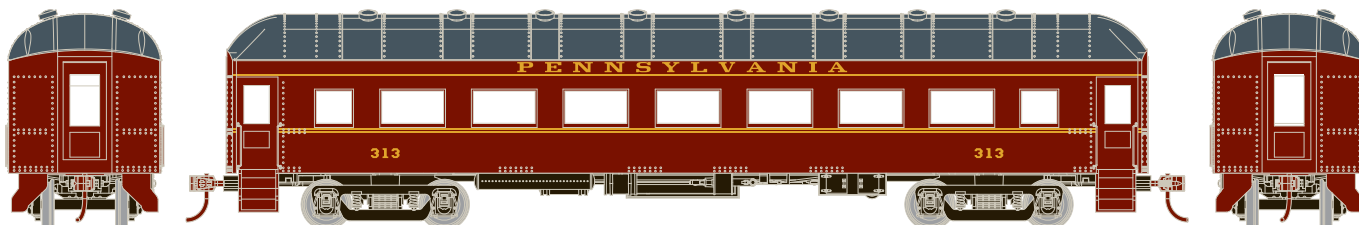

ARCH ROOF COACH

___ 86585 CANADIAN NATIONAL #4186 \$44.98
 ___ 86605 CANADIAN NATIONAL #4193 \$44.98

___ 86586 ILLINOIS CENTRAL #2111 \$44.98
 ___ 86606 ILLINOIS CENTRAL #2121 \$44.98

___ 86587 PENNSYLVANIA #313 \$44.98
 ___ 86607 PENNSYLVANIA #336 \$44.98

___ 86588 ROCK ISLAND #3033 \$44.98
 ___ 86608 ROCK ISLAND #3036 \$44.98

ERA: 1930S TO 1950S
 WITH THE MODEL DIE CASTING TOOLING AS THE FOUNDATION, WE HAVE MADE EXTENSIVE UP-GRADERS TO BRING YOU THESE FINE MODELS.

- NEW STIRRUP STEPS
- FULLY ASSEMBLED
- SEPARATE GRAB IRONS
- WEIGHTED FOR OPTIMUM PERFORMANCE
- MCHENRY® SCALE KNUCKLE SPRING COUPLERS
- 2 OR 3-AXLE TRUCKS, PER PROTOTYPE
- RAZOR SHARP PAINT AND PRINTING
- REMOVABLE ROOF-HELD WITH MAGNETS
- MACHINED 33" METAL RP25 PROFILE WHEELS
- WINDOW GLAZING
- VESTIBULE PARTITIONS