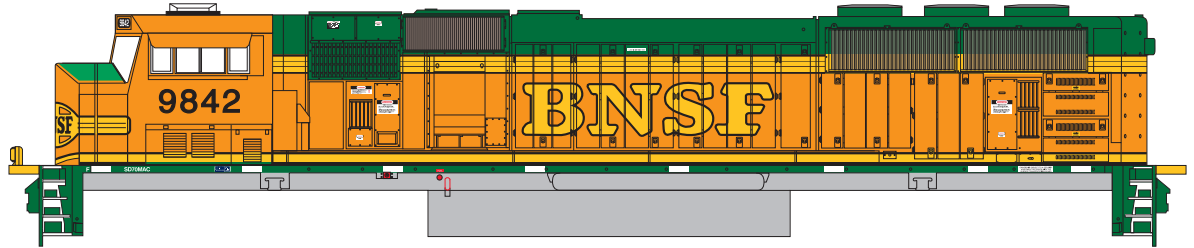

# SD70MAC

- \_\_\_\_\_ G64750 SD70MAC BNSF Heritage II #9842 \$149.98
- \_\_\_\_\_ G64751 SD70MAC BNSF Heritage II #9856 \$149.98
- \_\_\_\_\_ G64752 SD70MAC BNSF Heritage II #9859 \$149.98

- \_\_\_\_\_ G64753 SD70MAC Conrail "Q" #4133 \$149.98
- \_\_\_\_\_ G64754 SD70MAC Conrail "Q" #4139 \$149.98
- \_\_\_\_\_ G64755 SD70MAC Conrail "Q" #4142 \$149.98