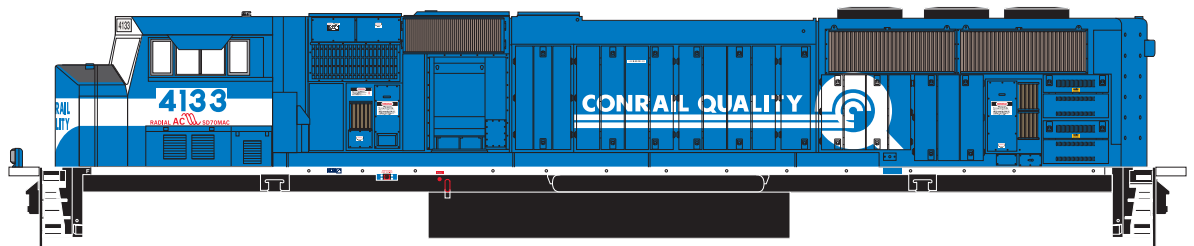

# SD70MAC

- \_\_\_\_\_ G64750 SD70MAC BNSF Heritage II #9842 \$149.98
- \_\_\_\_\_ G64751 SD70MAC BNSF Heritage II #9856 \$149.98
- \_\_\_\_\_ G64752 SD70MAC BNSF Heritage II #9859 \$149.98

- \_\_\_\_\_ G64753 SD70MAC Conrail "Q" #4133 \$149.98
- \_\_\_\_\_ G64754 SD70MAC Conrail "Q" #4139 \$149.98
- \_\_\_\_\_ G64755 SD70MAC Conrail "Q" #4142 \$149.98