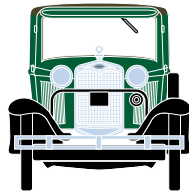

HO Ford Model A Pickup

Announced 01.29.16
Orders Due: 2.26.16
ETA: December 2016

ATH26420

HO RTR Model A Pickup, Black

ATH26421

HO RTR Model A Pickup, Burgundy

ATH26422

HO RTR Model A Pickup, Dark Green

ATH26423

HO RTR Model A Pickup, Cream

ATH26424

HO RTR Model A Pickup, Tan

ATH26425

HO RTR Model A Pickup, Blue

MODEL FEATURES:

- Factory assembled with many detail parts applied
- Molded cab interior with separately applied steering wheel
- Clear window glazing
- Rubber tires
- Ford licensed model