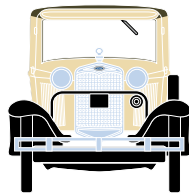

HO Ford Model A Pickup

Announced 01.29.16
Orders Due: 2.26.16
ETA: December 2016

ATH26420

HO RTR Model A Pickup, Black

ATH26421

HO RTR Model A Pickup, Burgundy

ATH26422

HO RTR Model A Pickup, Dark Green

ATH26423

HO RTR Model A Pickup, Cream

ATH26424

HO RTR Model A Pickup, Tan

ATH26425

HO RTR Model A Pickup, Blue

MODEL FEATURES:

- Factory assembled with many detail parts applied
- Molded cab interior with separately applied steering wheel
- Clear window glazing
- Rubber tires
- Ford licensed model