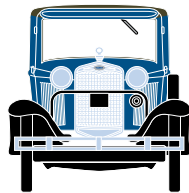

HO Ford Model A Pickup

Announced 01.29.16
Orders Due: 2.26.16
ETA: December 2016

ATH26420

HO RTR Model A Pickup, Black

ATH26421

HO RTR Model A Pickup, Burgundy

ATH26422

HO RTR Model A Pickup, Dark Green

ATH26423

HO RTR Model A Pickup, Cream

ATH26424

HO RTR Model A Pickup, Tan

ATH26425

HO RTR Model A Pickup, Blue

MODEL FEATURES:

- Factory assembled with many detail parts applied
- Molded cab interior with separately applied steering wheel
- Clear window glazing
- Rubber tires
- Ford licensed model