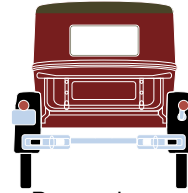

HO Ford Model A Pickup

Announced 01.29.16
Orders Due: 2.26.16
ETA: December 2016

ATH26420

HO RTR Model A Pickup, Black

ATH26421

HO RTR Model A Pickup, Burgundy

ATH26422

HO RTR Model A Pickup, Dark Green

ATH26423

HO RTR Model A Pickup, Cream

ATH26424

HO RTR Model A Pickup, Tan

ATH26425

HO RTR Model A Pickup, Blue

MODEL FEATURES:

- Factory assembled with many detail parts applied
- Molded cab interior with separately applied steering wheel
- Clear window glazing
- Rubber tires
- Ford licensed model