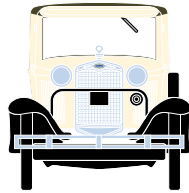

HO Ford Model A Pickup

Announced 01.29.16
Orders Due: 2.26.16
ETA: December 2016

ATH26420

HO RTR Model A Pickup, Black

ATH26421

HO RTR Model A Pickup, Burgundy

ATH26422

HO RTR Model A Pickup, Dark Green

ATH26423

HO RTR Model A Pickup, Cream

ATH26424

HO RTR Model A Pickup, Tan

ATH26425

HO RTR Model A Pickup, Blue

MODEL FEATURES:

- Factory assembled with many detail parts applied
- Molded cab interior with separately applied steering wheel
- Clear window glazing
- Rubber tires
- Ford licensed model