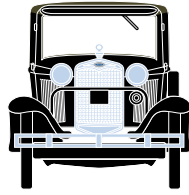

HO Ford Model A Pickup

Announced 01.29.16
Orders Due: 2.26.16
ETA: December 2016

ATH26420

HO RTR Model A Pickup, Black

ATH26421

HO RTR Model A Pickup, Burgundy

ATH26422

HO RTR Model A Pickup, Dark Green

ATH26423

HO RTR Model A Pickup, Cream

ATH26424

HO RTR Model A Pickup, Tan

ATH26425

HO RTR Model A Pickup, Blue

MODEL FEATURES:

- Factory assembled with many detail parts applied
- Molded cab interior with separately applied steering wheel
- Clear window glazing
- Rubber tires
- Ford licensed model