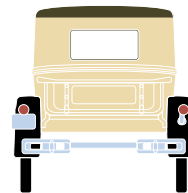

ATH26423

HO RTR Model A Pickup, Cream

ATH26424

HO RTR Model A Pickup, Tan

ATH26425

HO RTR Model A Pickup, Blue

MODEL FEATURES:

- Factory assembled with many detail parts applied
- Molded cab interior with separately applied steering wheel
- Clear window glazing
- Rubber tires
- Ford licensed model