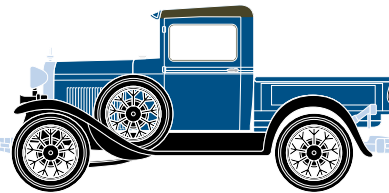

HO Ford Model A Pickup

Announced 01.29.16
Orders Due: 2.26.16
ETA: December 2016

ATH26420

HO RTR Model A Pickup, Black

ATH26421

HO RTR Model A Pickup, Burgundy

ATH26422

HO RTR Model A Pickup, Dark Green

ATH26423

HO RTR Model A Pickup, Cream

ATH26424

HO RTR Model A Pickup, Tan

ATH26425

HO RTR Model A Pickup, Blue

MODEL FEATURES:

- Factory assembled with many detail parts applied
- Molded cab interior with separately applied steering wheel
- Clear window glazing
- Rubber tires
- Ford licensed model