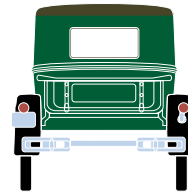

HO Ford Model A Pickup

Announced 01.29.16
Orders Due: 2.26.16
ETA: December 2016

ATH26420

HO RTR Model A Pickup, Black

ATH26421

HO RTR Model A Pickup, Burgundy

ATH26422

HO RTR Model A Pickup, Dark Green

ATH26423

HO RTR Model A Pickup, Cream

ATH26424

HO RTR Model A Pickup, Tan

ATH26425

HO RTR Model A Pickup, Blue

MODEL FEATURES:

- Factory assembled with many detail parts applied
- Molded cab interior with separately applied steering wheel
- Clear window glazing
- Rubber tires
- Ford licensed model