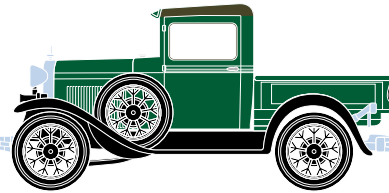

HO Ford Model A Pickup

Announced 01.29.16
Orders Due: 2.26.16
ETA: December 2016

ATH26420

HO RTR Model A Pickup, Black

ATH26421

HO RTR Model A Pickup, Burgundy

ATH26422

HO RTR Model A Pickup, Dark Green

ATH26423

HO RTR Model A Pickup, Cream

ATH26424

HO RTR Model A Pickup, Tan

ATH26425

HO RTR Model A Pickup, Blue

MODEL FEATURES:

- Factory assembled with many detail parts applied
- Molded cab interior with separately applied steering wheel
- Clear window glazing
- Rubber tires
- Ford licensed model