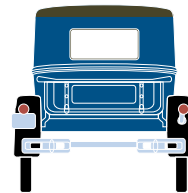

ATH26423

HO RTR Model A Pickup, Cream

ATH26424

HO RTR Model A Pickup, Tan

ATH26425

HO RTR Model A Pickup, Blue

MODEL FEATURES:

- Factory assembled with many detail parts applied
- Molded cab interior with separately applied steering wheel
- Clear window glazing
- Rubber tires
- Ford licensed model