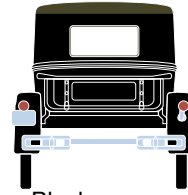

HO Ford Model A Pickup

Announced 01.29.16
Orders Due: 2.26.16
ETA: December 2016

ATH26420

HO RTR Model A Pickup, Black

ATH26421

HO RTR Model A Pickup, Burgundy

ATH26422

HO RTR Model A Pickup, Dark Green

ATH26423

HO RTR Model A Pickup, Cream

ATH26424

HO RTR Model A Pickup, Tan

ATH26425

HO RTR Model A Pickup, Blue

MODEL FEATURES:

- Factory assembled with many detail parts applied
- Molded cab interior with separately applied steering wheel
- Clear window glazing
- Rubber tires
- Ford licensed model