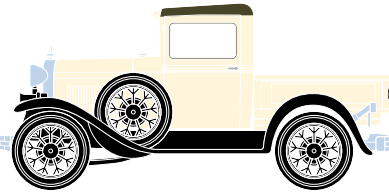

HO Ford Model A Pickup

Announced 01.29.16
Orders Due: 2.26.16
ETA: December 2016

ATH26420

HO RTR Model A Pickup, Black

ATH26421

HO RTR Model A Pickup, Burgundy

ATH26422

HO RTR Model A Pickup, Dark Green

ATH26423

HO RTR Model A Pickup, Cream

ATH26424

HO RTR Model A Pickup, Tan

ATH26425

HO RTR Model A Pickup, Blue

MODEL FEATURES:

- Factory assembled with many detail parts applied
- Molded cab interior with separately applied steering wheel
- Clear window glazing
- Rubber tires
- Ford licensed model