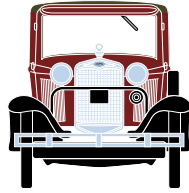

HO Ford Model A Pickup

Announced 01.29.16
Orders Due: 2.26.16
ETA: December 2016

ATH26420

HO RTR Model A Pickup, Black

ATH26421

HO RTR Model A Pickup, Burgundy

ATH26422

HO RTR Model A Pickup, Dark Green

ATH26423

HO RTR Model A Pickup, Cream

ATH26424

HO RTR Model A Pickup, Tan

ATH26425

HO RTR Model A Pickup, Blue

MODEL FEATURES:

- Factory assembled with many detail parts applied
- Molded cab interior with separately applied steering wheel
- Clear window glazing
- Rubber tires
- Ford licensed model