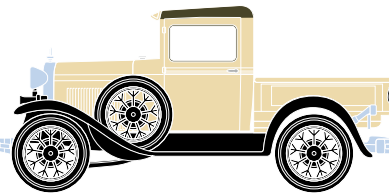

HO Ford Model A Pickup

Announced 01.29.16
Orders Due: 2.26.16
ETA: December 2016

ATH26420

HO RTR Model A Pickup, Black

ATH26421

HO RTR Model A Pickup, Burgundy

ATH26422

HO RTR Model A Pickup, Dark Green

ATH26423

HO RTR Model A Pickup, Cream

ATH26424

HO RTR Model A Pickup, Tan

ATH26425

HO RTR Model A Pickup, Blue

MODEL FEATURES:

- Factory assembled with many detail parts applied
- Molded cab interior with separately applied steering wheel
- Clear window glazing
- Rubber tires
- Ford licensed model