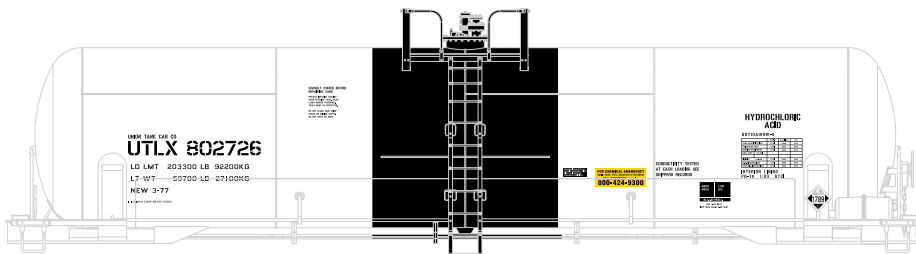

Union Tank Car Company (White/Black)

ATH74449
ATH74450
ATH74451

HO RTR RTC 20,900-Gallon Acid Tank, UTLX/White/Black #802726
HO RTR RTC 20,900-Gallon Acid Tank, UTLX/White/Black #802752
HO RTR RTC 20,900-Gallon Acid Tank, UTLX/White/Black #802763

$42.98

Visit Your Local Retailer | Visit www.athearn.com | Call 1.800.338.4639