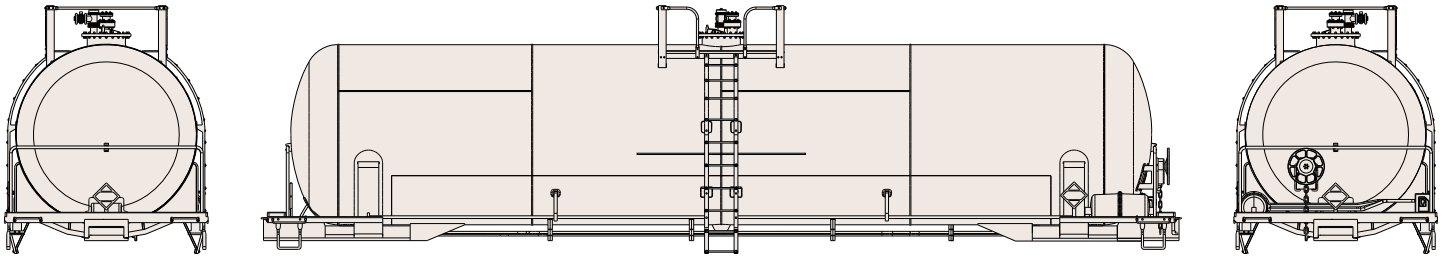

HO RTC 20,900-Gal Acid Tank

Announced 06.26.15
Orders Due: 07.24.15

ETA: May 2016

Undecorated

ATH73913

HO RTR RTC 20,900-Gallon Acid Tank, Undecorated

All Road Names

MODEL FEATURES:

- All models are representative of prototypical paint schemes
- 100-ton Roller Bearing trucks with 36" wheels
- Decorated models fully-assembled and ready to run out of the box
- Highly-detailed, injection-molded body
- Separately applied brake wheel and ladders
- Undecorated models are unassembled
- Machined metal wheels
- Weighted for trouble free operation
- Wheels with RP25 contours operate on Code 55, 70, 75, 80, 83, and 100 rail
- Body mounted McHenry operating scale knuckle couplers
- Window packaging for easy viewing plus interior plastic blister safely holds the model for convenient storage
- Replacement parts available
- Minimum radius: 18"

$42.98

Visit Your Local Retailer | Visit www.athearn.com | Call 1.800.338.4639