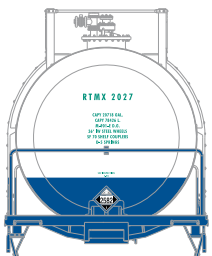

General Electric Rail Services Corporation

ATH73994
ATH73995
ATH73996

HO RTR RTC 20,900-Gallon Acid Tank, RTMX #2027
HO RTR RTC 20,900-Gallon Acid Tank, RTMX #2036
HO RTR RTC 20,900-Gallon Acid Tank, RTMX #2044

$42.98

Visit Your Local Retailer | Visit www.athearn.com | Call 1.800.338.4639