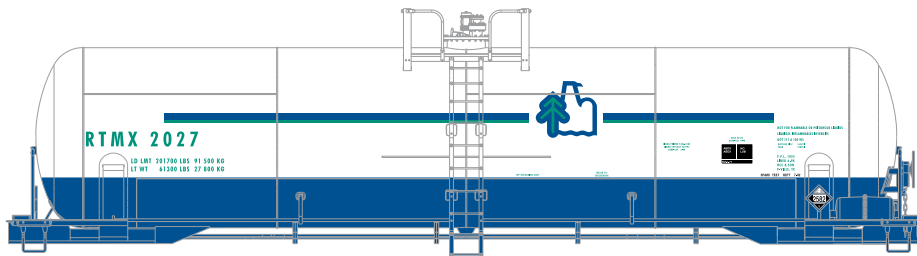

## General Electric Rail Services Corporation

ATH73994  
ATH73995  
ATH73996

HO RTR RTC 20,900-Gallon Acid Tank, RTMX #2027  
HO RTR RTC 20,900-Gallon Acid Tank, RTMX #2036  
HO RTR RTC 20,900-Gallon Acid Tank, RTMX #2044