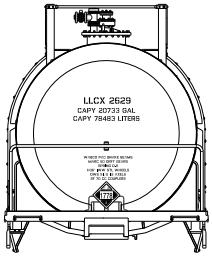

## LLCX Inc.

ETA: May 2016

ATH73988  
ATH73989  
ATH73990

HO RTR RTC 20,900-Gallon Acid Tank, LLCX Inc #2629  
HO RTR RTC 20,900-Gallon Acid Tank, LLCX Inc #2645  
HO RTR RTC 20,900-Gallon Acid Tank, LLCX Inc #2658