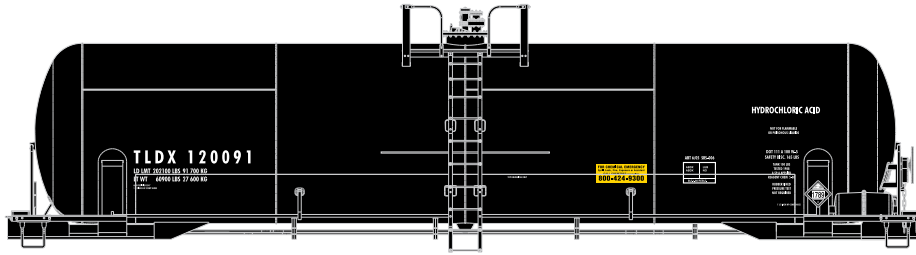

HO RTC 20,900-Gal Acid Tank General Electric Rail Services Corp.

Announced 06.26.15
Orders Due: 07.24.15

ETA: May 2016

ATH73997
ATH73998
ATH73999

HO RTR RTC 20,900-Gallon Acid Tank, TLDX #120091
HO RTR RTC 20,900-Gallon Acid Tank, TLDX #121276
HO RTR RTC 20,900-Gallon Acid Tank, TLDX #121587