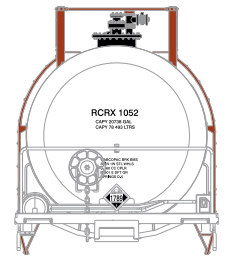

Reagent Chemical and Research Incorporated

ATH73991
ATH73992
ATH73993

HO RTR RTC 20,900-Gallon Acid Tank, RCRX #1052
HO RTR RTC 20,900-Gallon Acid Tank, RCRX #1066
HO RTR RTC 20,900-Gallon Acid Tank, RCRX #1074