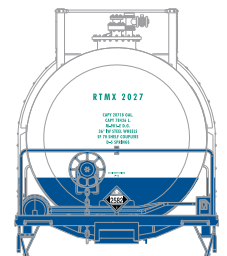

## LLCX Inc.

ETA: May 2016

ATH73988  
ATH73989  
ATH73990

HO RTR RTC 20,900-Gallon Acid Tank, LLCX Inc #2629  
HO RTR RTC 20,900-Gallon Acid Tank, LLCX Inc #2645  
HO RTR RTC 20,900-Gallon Acid Tank, LLCX Inc #2658

## Reagent Chemical and Research Incorporated

ATH73991  
ATH73992  
ATH73993

HO RTR RTC 20,900-Gallon Acid Tank, RCRX #1052  
HO RTR RTC 20,900-Gallon Acid Tank, RCRX #1066  
HO RTR RTC 20,900-Gallon Acid Tank, RCRX #1074

## General Electric Rail Services Corporation

ATH73994  
ATH73995  
ATH73996

HO RTR RTC 20,900-Gallon Acid Tank, RTMX #2027  
HO RTR RTC 20,900-Gallon Acid Tank, RTMX #2036  
HO RTR RTC 20,900-Gallon Acid Tank, RTMX #2044