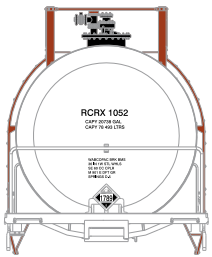

Reagent Chemical and Research Incorporated

ATH73991
ATH73992
ATH73993

HO RTR RTC 20,900-Gallon Acid Tank, RCRX #1052
HO RTR RTC 20,900-Gallon Acid Tank, RCRX #1066
HO RTR RTC 20,900-Gallon Acid Tank, RCRX #1074