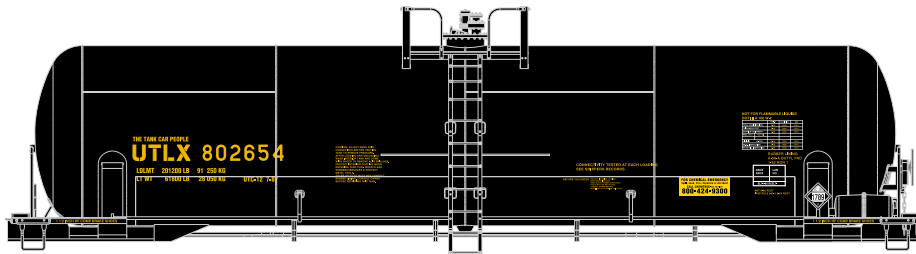

Union Tank Car Company (Black)

ATH74446
ATH74447
ATH74448

HO RTR RTC 20,900-Gallon Acid Tank, UTLX/Black #802654
HO RTR RTC 20,900-Gallon Acid Tank, UTLX/Black #802736
HO RTR RTC 20,900-Gallon Acid Tank, UTLX/Black #802747