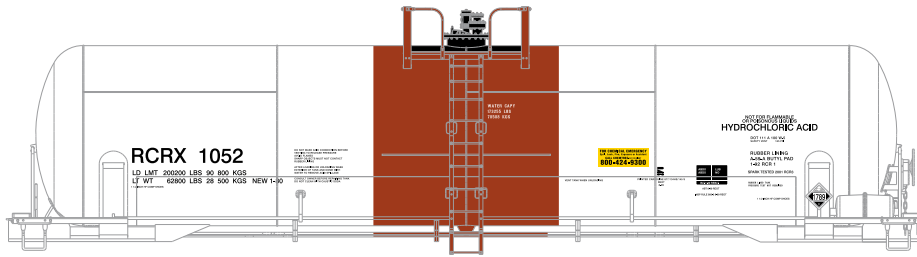

## Reagent Chemical and Research Incorporated

ATH73991  
ATH73992  
ATH73993

HO RTR RTC 20,900-Gallon Acid Tank, RCRX #1052  
HO RTR RTC 20,900-Gallon Acid Tank, RCRX #1066  
HO RTR RTC 20,900-Gallon Acid Tank, RCRX #1074