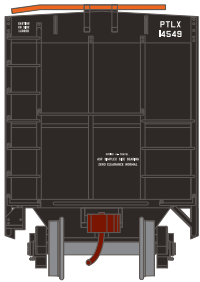

HO PS 4740 Covered Hopper Rio Grande

Announced: 06.27.14
Orders Due: 07.25.14

ETA: February 2015

Era: Early 1970 s+

ATH72395 #15432
ATH72396 #15477
ATH72397 #15489

Far-Mar-Co

Era: 1974+

ATH72397 #14549
ATH72398 #14677
ATH72399 #14704