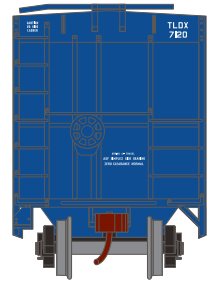

Bunge Corporation

Era: 1970+

ATH72401 #30573
ATH72402 #30604
ATH72403 #30631

Peavey

Era: 1970+

ATH72404 #7120
ATH72405 #7124
ATH72406 #7127

\$29.98

HO PS 4740 Covered Hopper