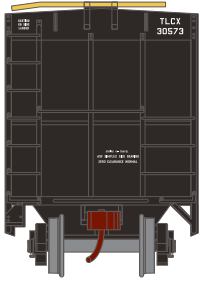

Bunge Corporation

Era: 1970+