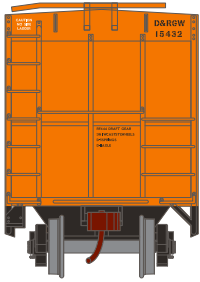

HO PS 4740 Covered Hopper Rio Grande

Announced: 06.27.14
Orders Due: 07.25.14

ETA: February 2015

Era: Early 1970 s+

ATH72395 #15432
ATH72396 #15477
ATH72397 #15489

Far-Mar-Co

Era: 1974+

ATH72397 #14549
ATH72398 #14677
ATH72399 #14704