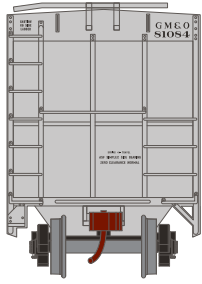

HO PS 4740 Covered Hopper

Announced: 06.27.14
Orders Due: 07.25.14

Gulf, Mobile & Ohio

ETA: February 2015

Era: 1970+