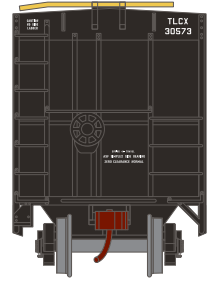

HO PS 4740 Covered Hopper Rio Grande

Announced: 06.27.14
Orders Due: 07.25.14

ETA: February 2015

ATH72395 #15432
ATH72396 #15477
ATH72397 #15489

Far-Mar-Co

ATH72397 #14549
ATH72398 #14677
ATH72399 #14704

Bunge Corporation

ATH72401 #30573
ATH72402 #30604
ATH72403 #30631

Peavey

ATH72404 #7120
ATH72405 #7124
ATH72406 #7127

$29.98