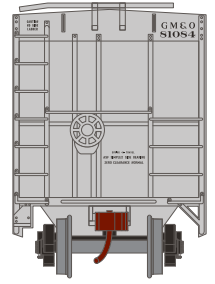

Announced: 06.27.14
Orders Due: 07.25.14

Gulf, Mobile & Ohio

ETA: February 2015

Era: 1970+

ATH72407 #81084
ATH72408 #81102
ATH72409 #81148

Illinois Central

Era: 1969+

ATH72410 #56939
ATH72411 #57012
ATH72412 #57190

MODEL FEATURES

- Fully-assembled and ready to run out of the box
- Painted and printed for realistic decoration
- Body mounted McHenry operating scale knuckle couplers
- RP25 profile machined 36" metal wheel sets
- Weighted for optimum performance
- Perfect for small home layouts