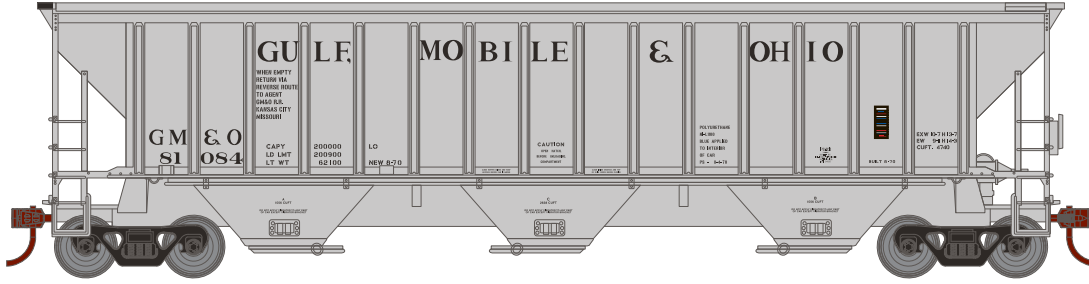

ATH72407 #81084
ATH72408 #81102
ATH72409 #81148