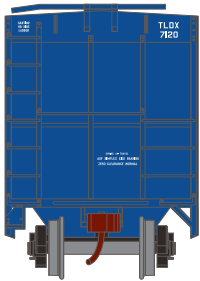

Bunge Corporation

Era: 1970+

ATH72401 #30573
ATH72402 #30604
ATH72403 #30631

Peavey

Era: 1970+

ATH72404 #7120
ATH72405 #7124
ATH72406 #7127

\$29.98

HO PS 4740 Covered Hopper