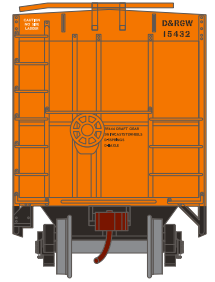

HO PS 4740 Covered Hopper Rio Grande

Announced: 06.27.14
Orders Due: 07.25.14

ETA: February 2015

Era: Early 1970 s+

ATH72395 #15432
ATH72396 #15477
ATH72397 #15489

Far-Mar-Co

Era: 1974+

ATH72397 #14549
ATH72398 #14677
ATH72399 #14704