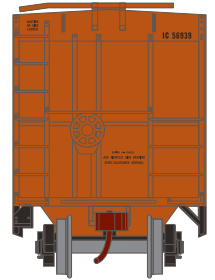

Announced: 06.27.14
Orders Due: 07.25.14

Gulf, Mobile & Ohio

ETA: February 2015

Era: 1970+

ATH72407 #81084
ATH72408 #81102
ATH72409 #81148

Illinois Central

Era: 1969+

ATH72410 #56939
ATH72411 #57012
ATH72412 #57190

MODEL FEATURES

- Fully-assembled and ready to run out of the box
- Painted and printed for realistic decoration
- Body mounted McHenry operating scale knuckle couplers
- RP25 profile machined 36" metal wheel sets
- Weighted for optimum performance
- Perfect for small home layouts