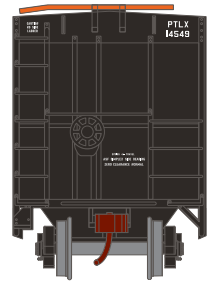

HO PS 4740 Covered Hopper Rio Grande

Announced: 06.27.14
Orders Due: 07.25.14

ETA: February 2015

Era: Early 1970 s+

ATH72395 #15432
ATH72396 #15477
ATH72397 #15489

Far-Mar-Co

Era: 1974+

ATH72397 #14549
ATH72398 #14677
ATH72399 #14704