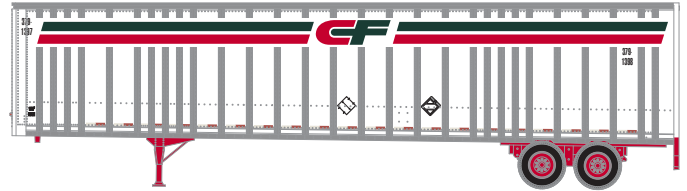

Consolidated Freightways

ATH-2555 Consolidated Freightways #379-1397

Era: 1980s+