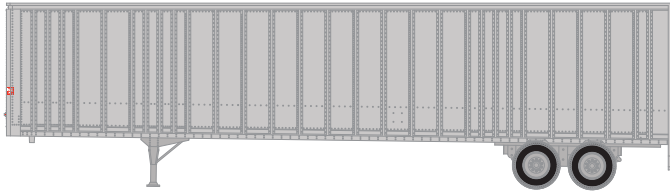

48ft Wedge Trailer

HO

Yellow Freight

ATH-2552 Yellow Freight #292114

Era: 1980s+

Pacific Intermountain Express

ATH-2553 Pacific Intermountain Express #68-1297

Era: 1980s+

Era: 1980s+

Unlettered (White)

ATH-2557 White Unlettered/Unnumbered

Era: 1980s+

MODEL FEATURES:

- Separately-applied mud flaps
- Two or five hole painted wheels
- Rubber tires
- Fully-assembled and ready to use out of the box
- Highly-detailed, injection-molded body
- Painted and printed for realistic decoration