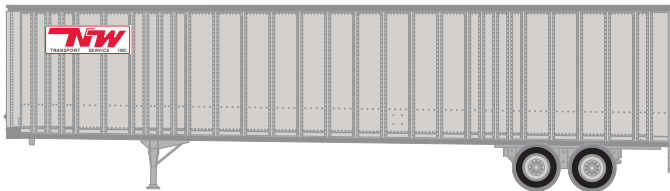

NW Transport

ATH-2556 NW Transport #4835

Era: 1980s+