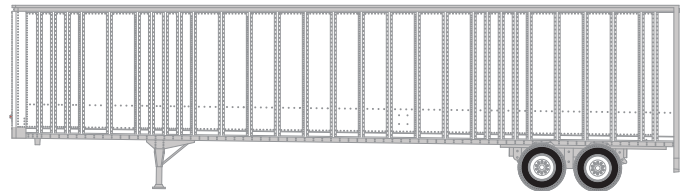

48ft Wedge Trailer

HO

Yellow Freight

ATH-2552 Yellow Freight #292114

Era: 1980s+

Pacific Intermountain Express

ATH-2553 Pacific Intermountain Express #68-1297

Era: 1980s+

Era: 1980s+

Unlettered (White)

ATH-2557 White Unlettered/Unnumbered

Era: 1980s+

MODEL FEATURES:

- Separately-applied mud flaps
- Two or five hole painted wheels
- Rubber tires
- Fully-assembled and ready to use out of the box
- Highly-detailed, injection-molded body
- Painted and printed for realistic decoration